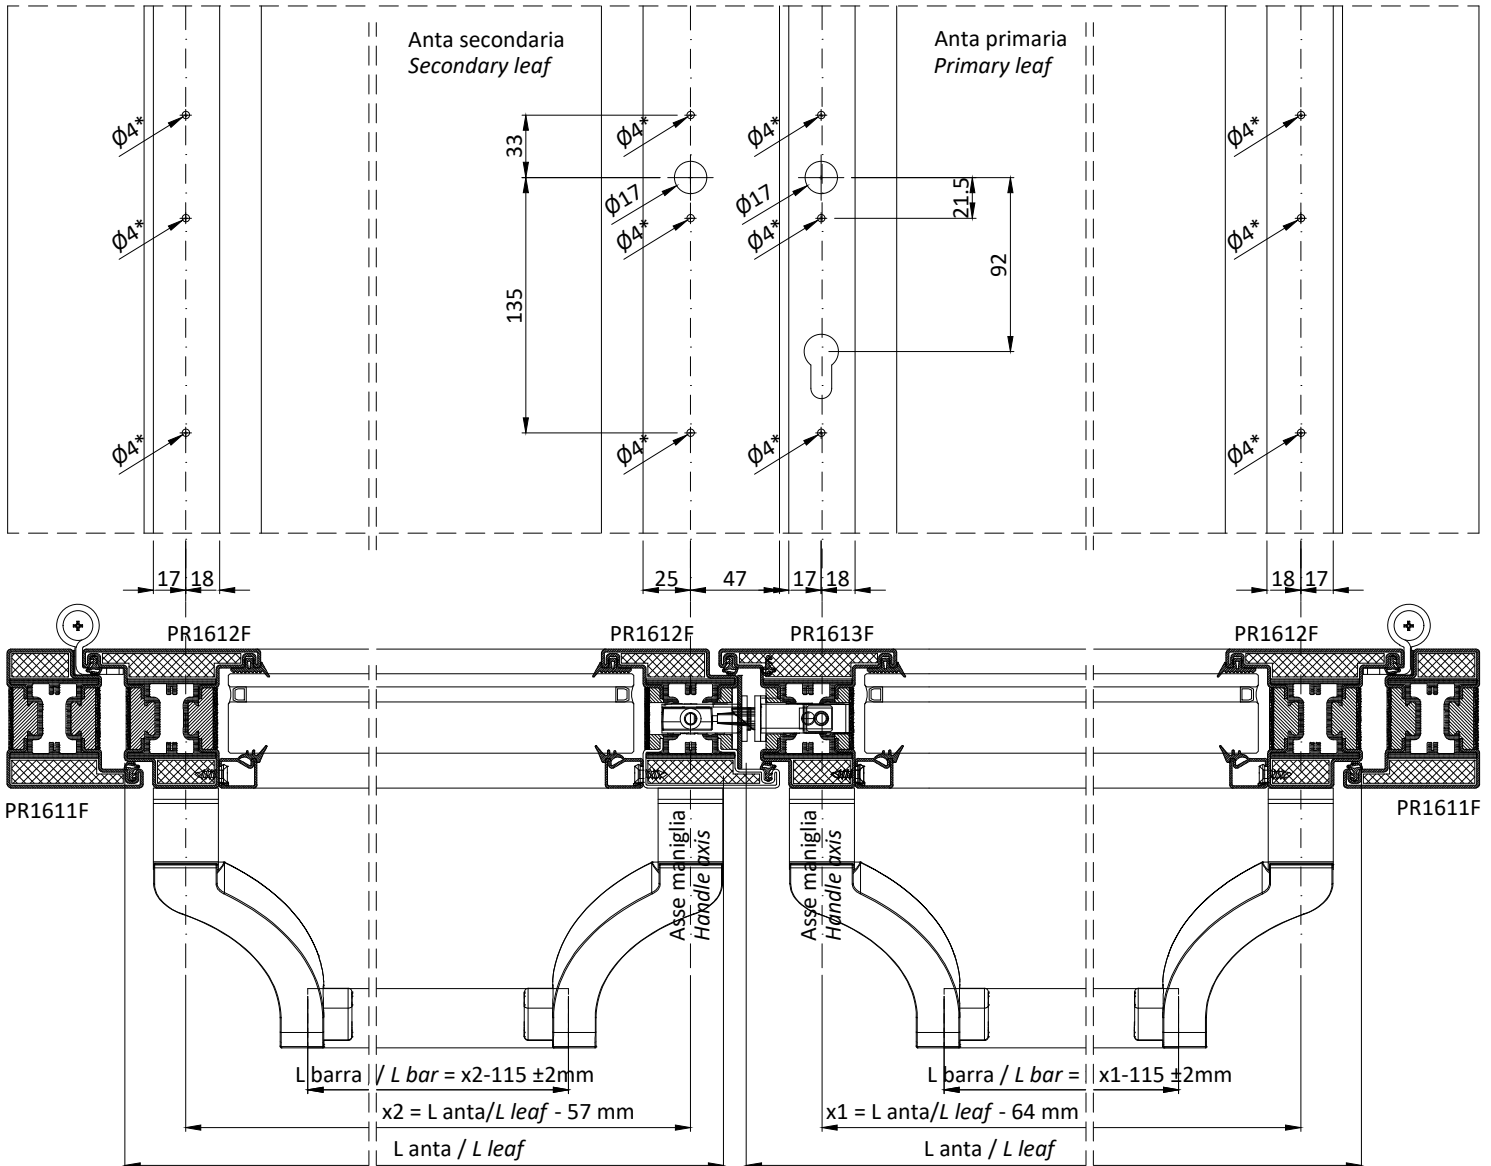

Dimensioni porta con sequenziatore apertura
Door dimension with opening sequencer

Anta / leaf ≤ 1251 mm *

Telaio / frame ≤ 2550 mm *

*tutte le applicazioni vanno verificate con gli ingombri del maniglione antipanico scelto
*all the applications have to be verified according to the dimensions of the antipanic handle

* Con profili in inox da usare viti M5 / with stainless steel profile to be used M5 screws

METALFORM

MASTERS OF METAL

UNITED KINGDOM

METALFORM

NORWAYMETAL LTD

53 Chelsea Manor Street

London, SW3 5RZ