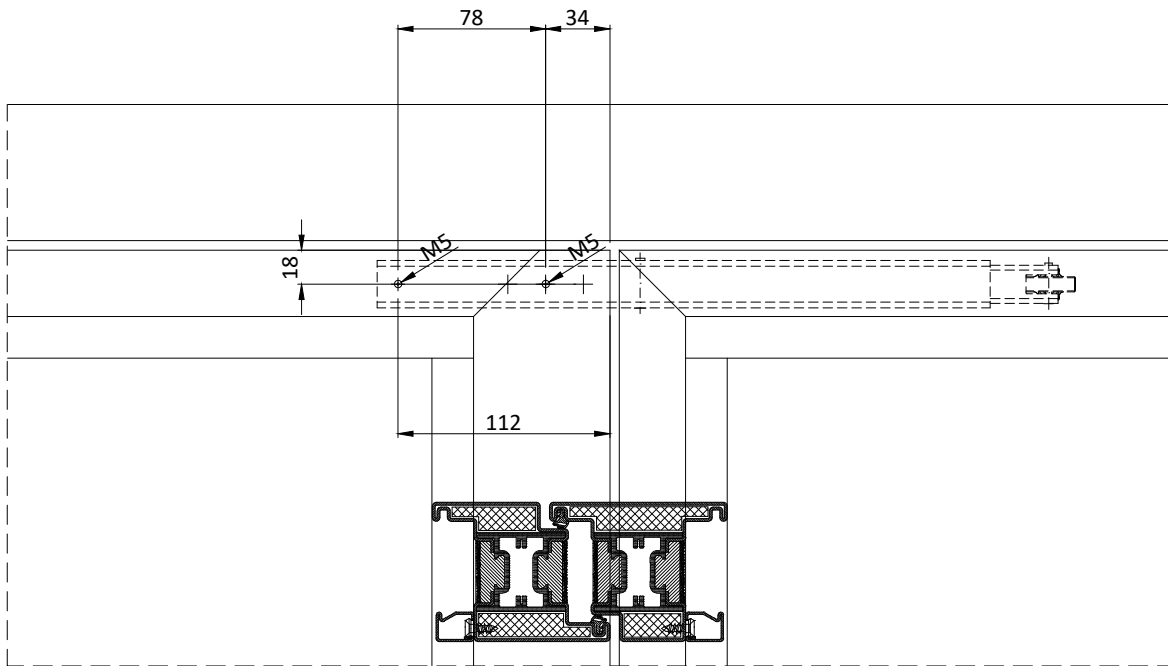

Dimensioni porta con sequenziatore apertura
Door dimension with opening sequencer

Anta / leaf ≤ 1251 mm *

Telaio / frame ≤ 2550 mm *

*tutte le applicazioni vanno verificate con gli ingombri del maniglione antipanico scelto
*all the applications have to be verified according to the dimensions of the antipanic handle