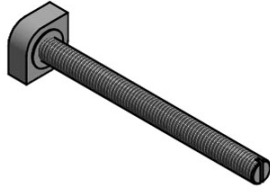

## PB422 PS

pull handle including bolt through fixings

### Product information

Code: 2701G002INEZ2

Finish: satin stainless steel

UNIT: Piece

Collection: TWO

Designer: Piet Boon

EAN code: 8718009213346

# PB422 PS

solid pull handle  
bolt through fixing  
stainless steel/oak wood

22

4

502

22

CD480

22