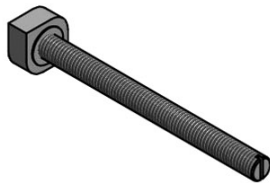

FORMANI®		Part number:		
		Description:		
Doc no.:	2701G002 PB422 PS V02.dwg	PB422 PS	Format:	
Drawn by:	Christian Brimbois		Creation date:	27-3-2013
Formani Holland B.V. · Amerikalaan 55 · 6199 AE Maastricht Airport · tel: +31 (0)43 308 90 00 · www.formani.nl · info@formani.nl				

A3