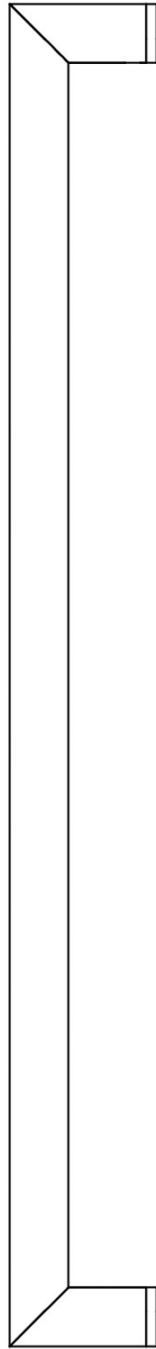

## PB422 PS

pull handle including bolt through fixings

# PB422 PS

solid pull handle  
bolt through fixing  
stainless steel/oak wood

22

4

502

22

CD480

22