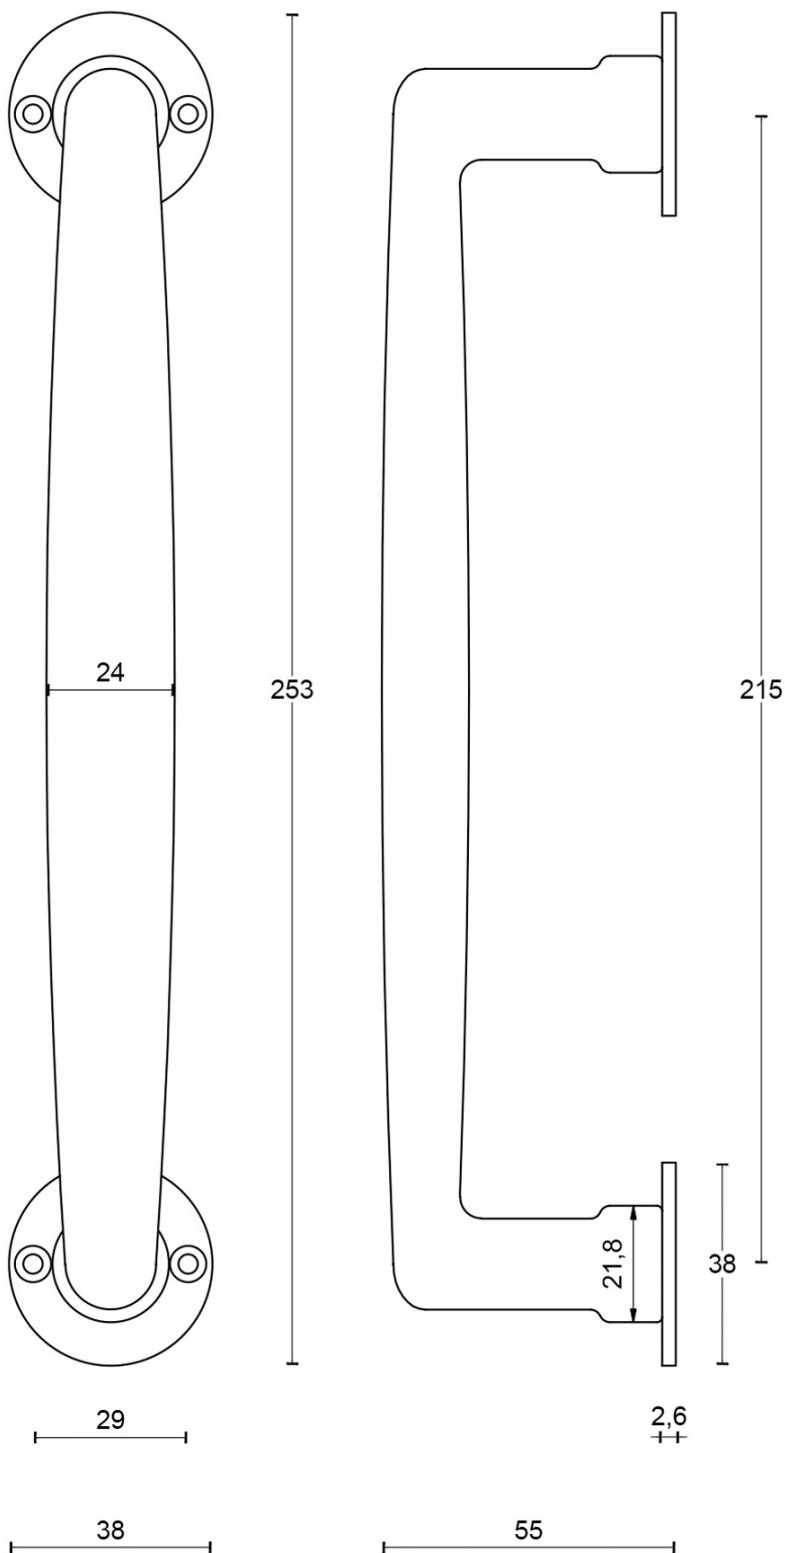

FORMANI® METALFORM

MG1938MRR38

pull handle on round rose

Product information

Code: 0301G012NSXX0

Finish: satin nickel

UNIT: Piece

Collection: TIMELESS

MG1938

solid pull handle

METALFORM

FORMANI®		Part number:	
		MG1938	
Doc no.: 0301G012 MG1938 V02.dwg		A3	Format:
Drawn by: Christian Brimbois	Creation date: 26-9-2017		
FORMANI HOLLAND B.V. EUROPALAAN 12 6199 AB MAASTRICHT-AIRPORT NL T +31 (0)43 308 90 00 INFO@FORMANI.COM FORMANI.COM			