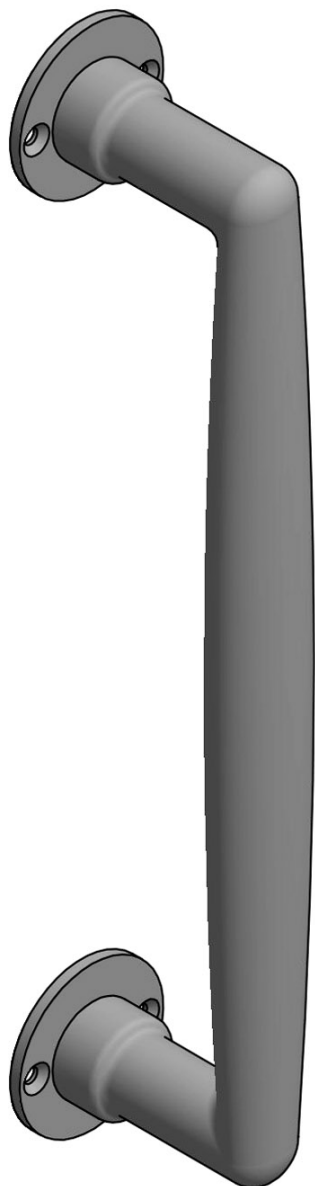

FORMANI® METALFORM

MG1938MRR38

pull handle on round rose

Product information

Code: 0301G012NSXX0

Finish: satin nickel

UNIT: Piece

Collection: TIMELESS

Designer: Formani

EAN code: 8718009060094

TIMELESS by Formani

The TIMELESS series is a total concept collection consisting of door, window, and furniture fittings.

Finishes

-  bright nickel
-  satin nickel
-  brass unlacquered

MG1938

solid pull handle

METALFORM

FORMANI®		Part number:	
		MG1938	
Doc no.: 0301G012 MG1938 V02.dwg		A3	Format:
Drawn by: Christian Brimbois	Creation date: 26-9-2017		
FORMANI HOLLAND B.V. EUROPALAAN 12 6199 AB MAASTRICHT-AIRPORT NL T +31 (0)43 308 90 00 INFO@FORMANI.COM FORMANI.COM			

TIMELESS

by Formani

Authenticity is what defines our TIMELESS hardware series. As the name of the series implies, the comprehensive range has stood the test of time. It comprises products from times gone by that have been given a new lease of life by FORMANI – some of which combined with elements of modern technology and functionality. The designs of the door handles in the TIMELESS collection can be traced back to the period from 1815 to 1950. The models are each named after the year in which they are fashioned. Besides the door handles, the TIMELESS series offers window and cabinet hardware and comprehensive accessories that complete the entire design. The products are available with authentic flat rosettes and shields, fastenings with vintage-design screws, materials such as brass as a base material – sometimes complemented by ebony – and original finishes in matte or glossy nickel and unlacquered brass. Where required, this authentic design is combined with contemporary technology such as SKG* safety fittings, spring mechanisms, and special PVD coatings to offer protection in the event of outdoor use.**