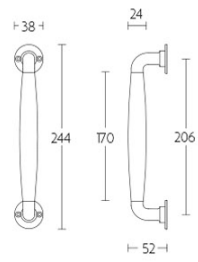

METALFORM

MG1932B