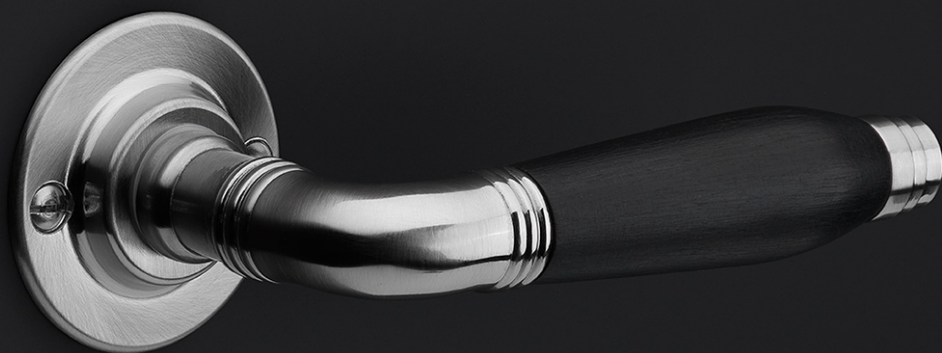

TIMELESS

by Formani

METALFORM
FORMANI®