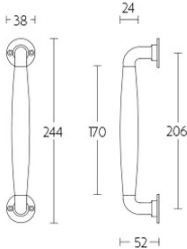

METALFORM

MG1932B