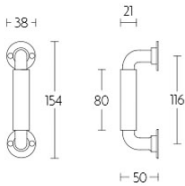

METALFORM

MG1923B