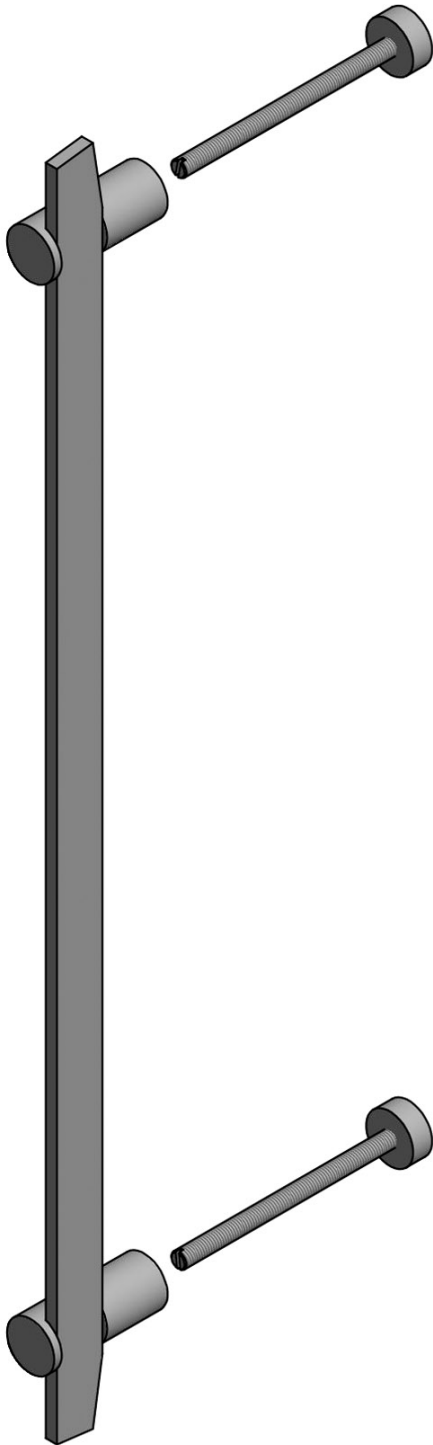

BB500 PS

pull handle including bolt through fixings

Product information

Code: 3301G001NMXX2

Finish: satin black

UNIT: Piece

Collection: TENSE

Designer: Bertram Beerbaum

EAN code: 8718009299272

TENSE by Bertram Beerbaum

The TENSE series is a total concept collection consisting of door, window, and furniture fittings.

Finishes

- satin stainless steel
- satin black
- bronze

TENSE BB500 PS

solid pull handle
bolt through fixing
stainless steel

METALFORM

<h1>FORMANI®</h1>		Part number:	
		Description:	
Doc no.:	3301G001 TENSE BB500 PS V01.dwg	<h2>TENSE BB500 PS</h2>	
Drawn by:	Christian Brimbois		
FORMANI HOLLAND B.V. EUROPALAAN 12 6199 AB MAASTRICHT-AIRPORT NL T +31 (0)43 308 90 00 INFO@FORMANI.COM FORMANI.COM		<h3>A3</h3>	

TENSE

by Bertram Beerbaum

Designed by Bertram Beerbaum, our TENSE hardware series is guided by a clean aesthetic that is as robust as it is chic. Every design in the series is unique while at the same time bearing the unmistakable TENSE signature. The core of every design is the cylindrical neck to which each rectangular lever is connected in its own unique way. This is thanks to our extreme high precision welding technique, which forms a secure joint between two very different shapes. The unique characteristics of the design received an honorable mention during the German Design Awards, one of the most prestigious design contests. TENSE by Bertram Beerbaum is a total concept collection including door, window, and furniture fittings and is available in the colours stainless steel, satin black, and bronze.