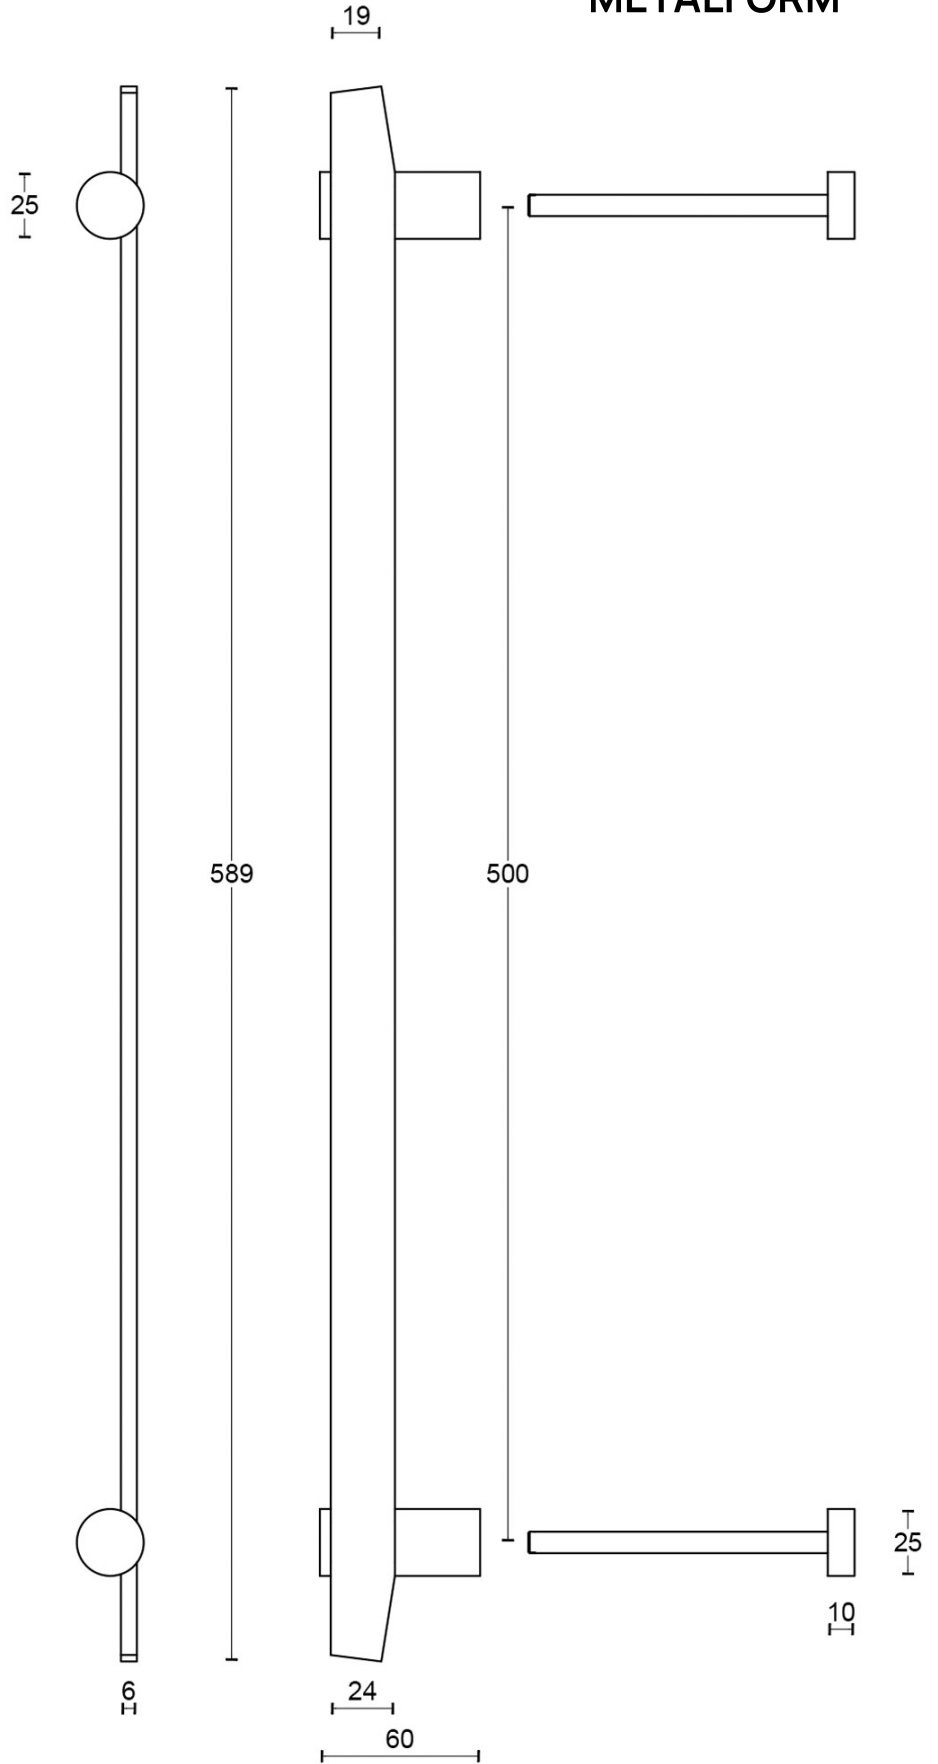

TENSE BB500 PS

solid pull handle
bolt through fixing
stainless steel

METALFORM

FORMANI®		Part number:			
		Description:			
Doc no.:	3301G001 TENSE BB500 PS V01.dwg	TENSE BB500 PS			
Drawn by:	Christian Brimbois			Creation date:	5-1-2016
FORMANI HOLLAND B.V. EUROPALAAN 12 6199 AB MAASTRICHT-AIRPORT NL T +31 (0)43 308 90 00 INFO@FORMANI.COM FORMANI.COM		A3