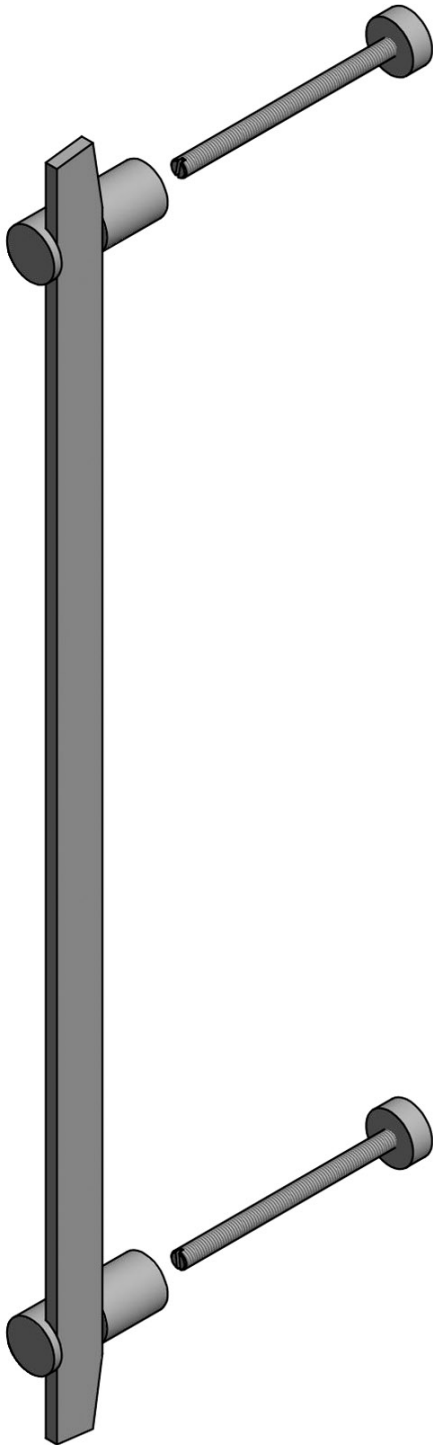

BB500 PS

pull handle including bolt through fixings

Product information

Code: 3301G001BRXX2

Finish: bronze

UNIT: Piece

Collection: TENSE

Designer: Bertram Beerbaum

EAN code: 8718009325674

TENSE by Bertram Beerbaum

The TENSE series is a total concept collection consisting of door, window, and furniture fittings.

Finishes

- satin stainless steel
- satin black
- bronze

TENSE BB500 PS

solid pull handle
bolt through fixing
stainless steel

METALFORM

<h1>FORMANI®</h1>		Part number:	
		Description:	
Doc no.:	3301G001 TENSE BB500 PS V01.dwg	<h2>TENSE BB500 PS</h2>	
Drawn by:	Christian Brimbois		
FORMANI HOLLAND B.V. EUROPALAAN 12 6199 AB MAASTRICHT-AIRPORT NL T +31 (0)43 308 90 00 INFO@FORMANI.COM FORMANI.COM		<h3>A3</h3>	

TENSE

by Bertram Beerbaum

Designed by Bertram Beerbaum, our TENSE hardware series is guided by a clean aesthetic that is as robust as it is chic. Every design in the series is unique while at the same time bearing the unmistakable TENSE signature. The core of every design is the cylindrical neck to which each rectangular lever is connected in its own unique way. This is thanks to our extreme high precision welding technique, which forms a secure joint between two very different shapes. The unique characteristics of the design received an honorable mention during the German Design Awards, one of the most prestigious design contests. TENSE by Bertram Beerbaum is a total concept collection including door, window, and furniture fittings and is available in the colours stainless steel, satin black, and bronze.