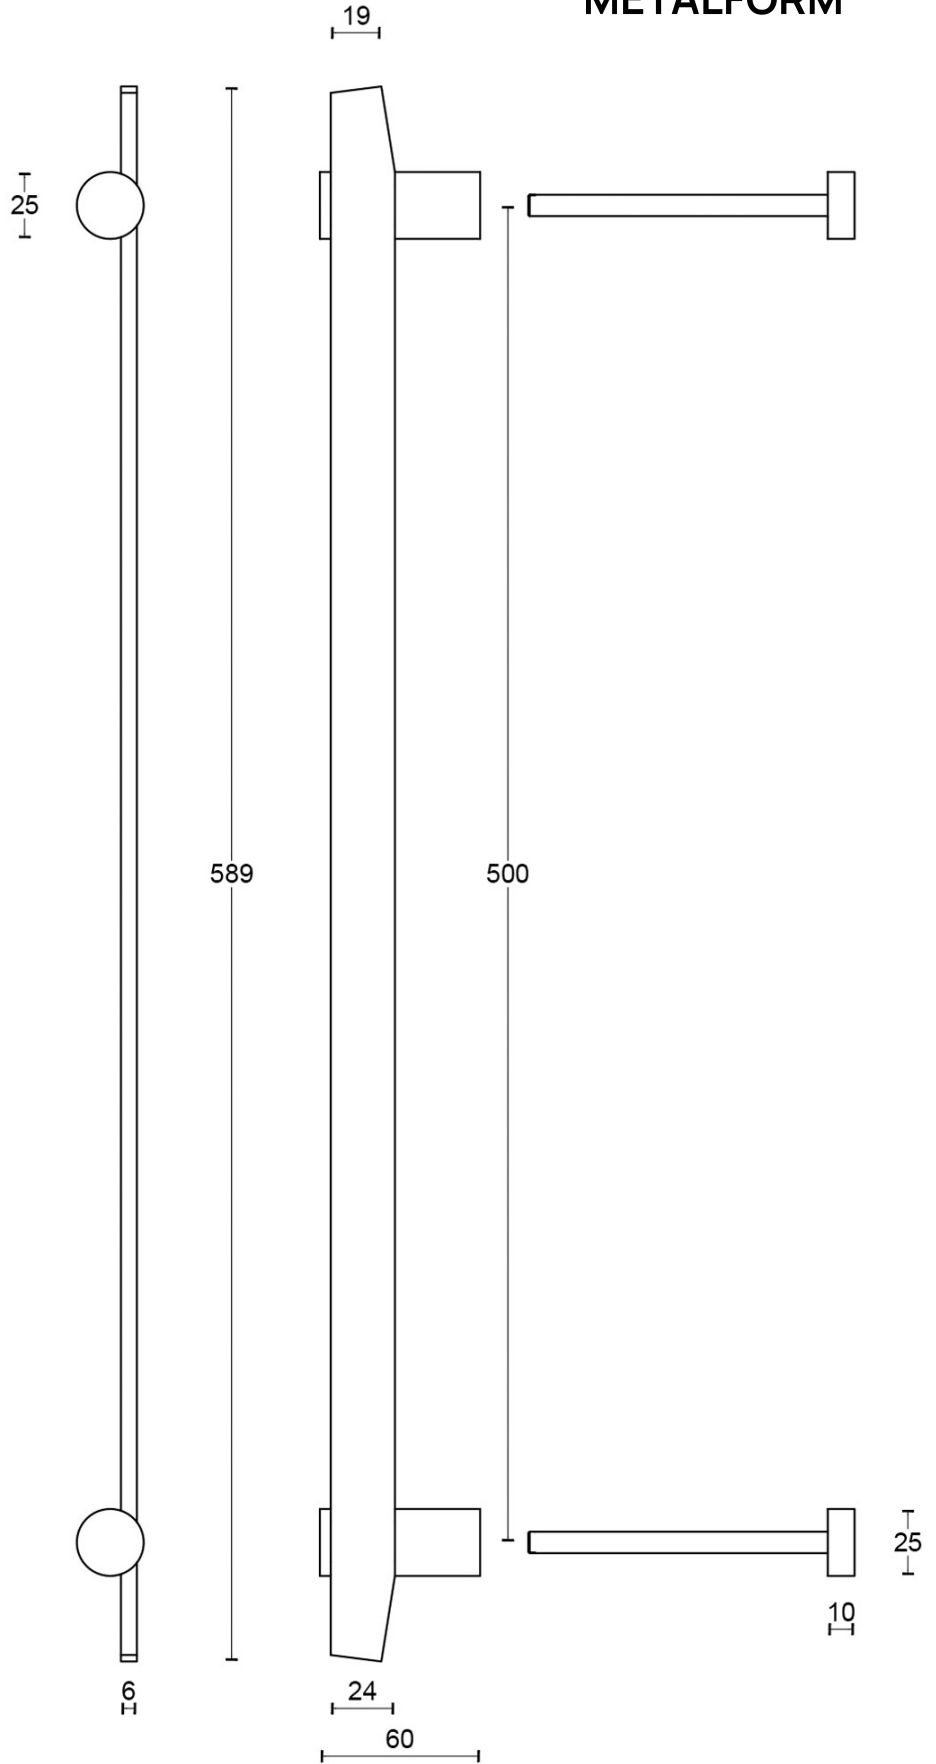

TENSE BB500 PS

solid pull handle
bolt through fixing
stainless steel

METALFORM

FORMANI®		Part number:			
		Description:			
Doc no.:	3301G001 TENSE BB500 PS V01.dwg	TENSE BB500 PS			
Drawn by:	Christian Brimbois			Creation date:	5-1-2016
FORMANI HOLLAND B.V. EUROPALAAN 12 6199 AB MAASTRICHT-AIRPORT NL T +31 (0)43 308 90 00 INFO@FORMANI.COM FORMANI.COM		A3