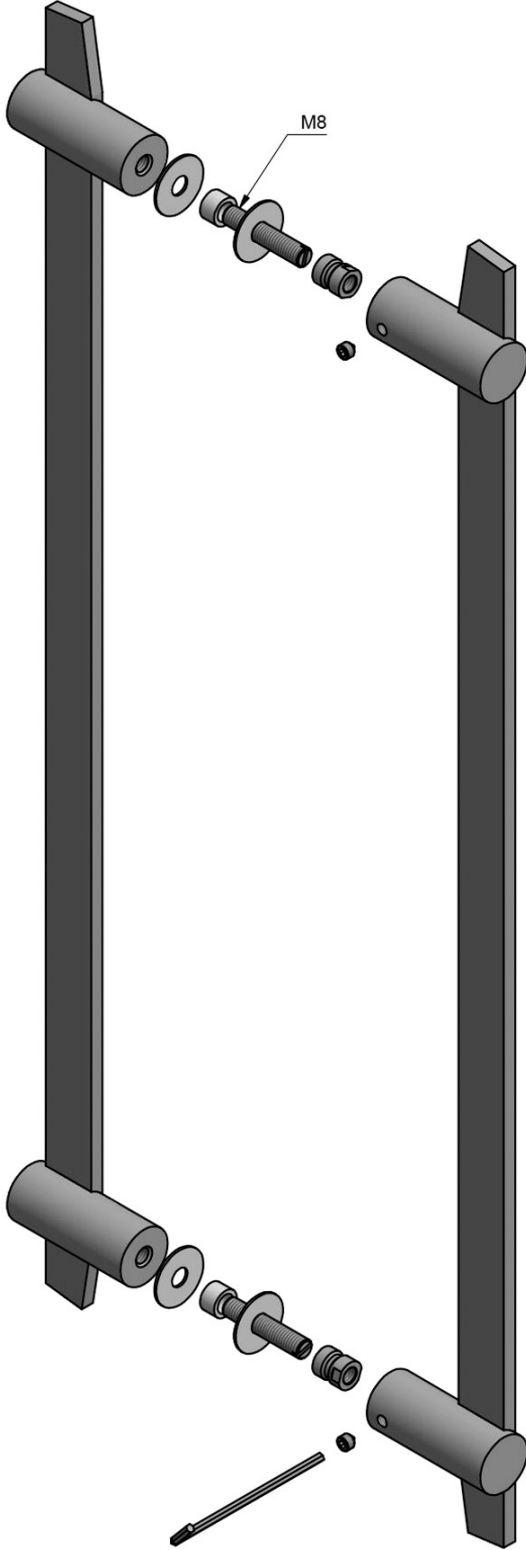

FORMANI® METALFORM

BB500 PA

set of pull handles including back to back fixings

Product information

Code: 3301G001NMXX3

Finish: satin black

UNIT: Pair

Collection: TENSE

Designer: Bertram Beerbaum

EAN code: 8718009299289

TENSE by Bertram Beerbaum

The TENSE series is a total concept collection consisting of door, window, and furniture fittings.

Finishes

- satin stainless steel
- satin black
- bronze

TENSE BB500 PA

solid pull handle
back to back fixing
stainless steel

METALFORM

FORMANI®		Part number:	
		Description:	
Doc no.: 3301G001 TENSE BB500 PA V01.dwg	TENSE BB500 PA		Format: A3
Drawn by: Christian Brimbois	Creation date: 5-1-2016		
FORMANI HOLLAND B.V. EUROPALAAN 12 6199 AB MAASTRICHT-AIRPORT NL T +31 (0)43 308 90 00 INFO@FORMANI.COM FORMANI.COM			

TENSE

by Bertram Beerbaum

Designed by Bertram Beerbaum, our TENSE hardware series is guided by a clean aesthetic that is as robust as it is chic. Every design in the series is unique while at the same time bearing the unmistakable TENSE signature. The core of every design is the cylindrical neck to which each rectangular lever is connected in its own unique way. This is thanks to our extreme high precision welding technique, which forms a secure joint between two very different shapes. The unique characteristics of the design received an honorable mention during the German Design Awards, one of the most prestigious design contests. TENSE by Bertram Beerbaum is a total concept collection including door, window, and furniture fittings and is available in the colours stainless steel, satin black, and bronze.