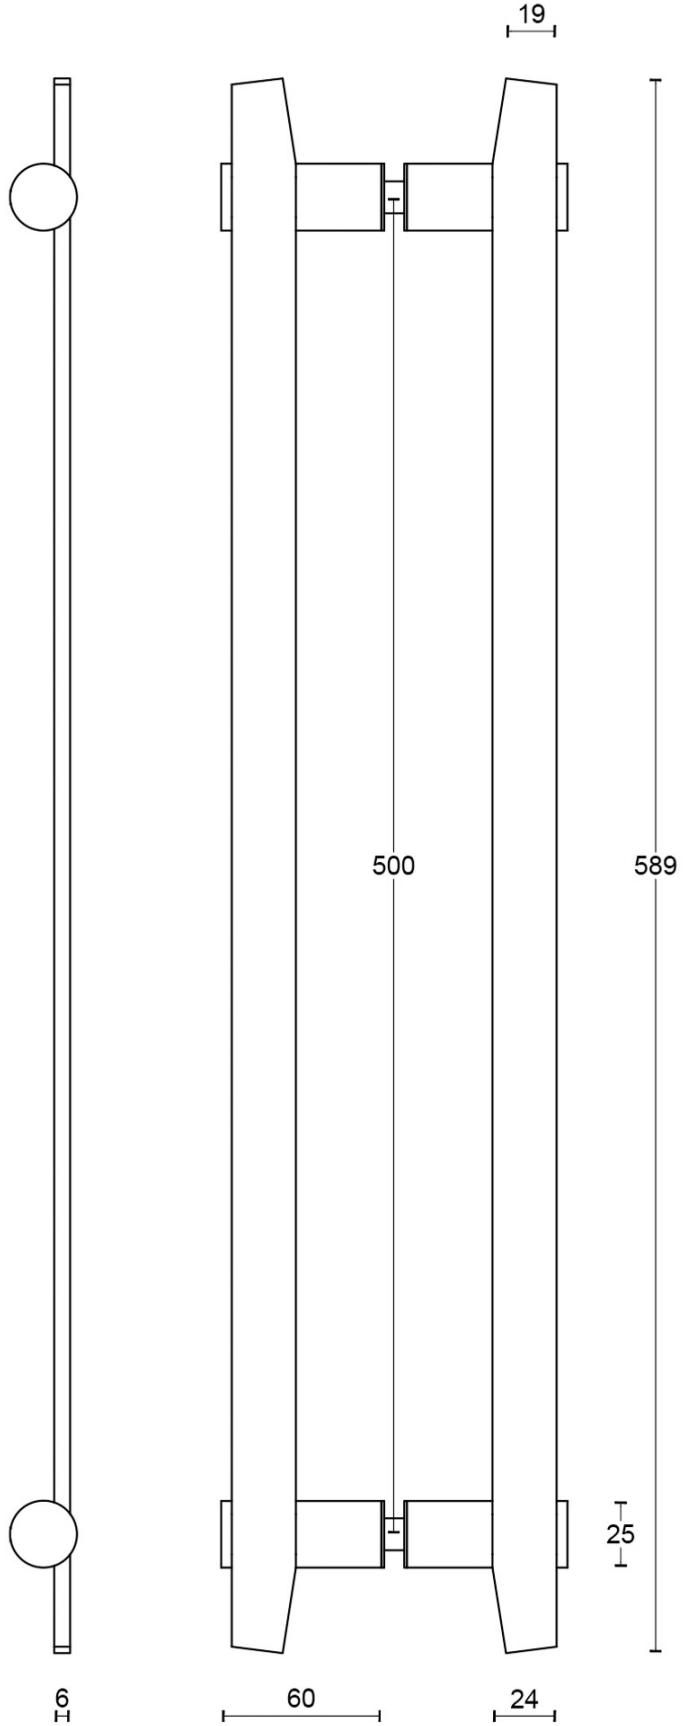

FORMANI® METALFORM

BB500 PA

set of pull handles including back to back fixings

Product information

Code: 3301G001NMXX3

Finish: satin black

UNIT: Pair

Collection: TENSE

Designer: Bertram Beerbaum

EAN code: 8718009299289

TENSE by Bertram Beerbaum

The TENSE series is a total concept collection consisting of door, window, and furniture fittings.

Finishes

- satin stainless steel
- satin black
- bronze

TENSE BB500 PA

solid pull handle
back to back fixing
stainless steel

METALFORM

FORMANI®		Part number:	
		Description:	
Doc no.: 3301G001 TENSE BB500 PA V01.dwg	TENSE BB500 PA		Format: A3
Drawn by: Christian Brimbois	Creation date: 5-1-2016		
FORMANI HOLLAND B.V. EUROPALAAN 12 6199 AB MAASTRICHT-AIRPORT NL T +31 (0)43 308 90 00 INFO@FORMANI.COM FORMANI.COM			