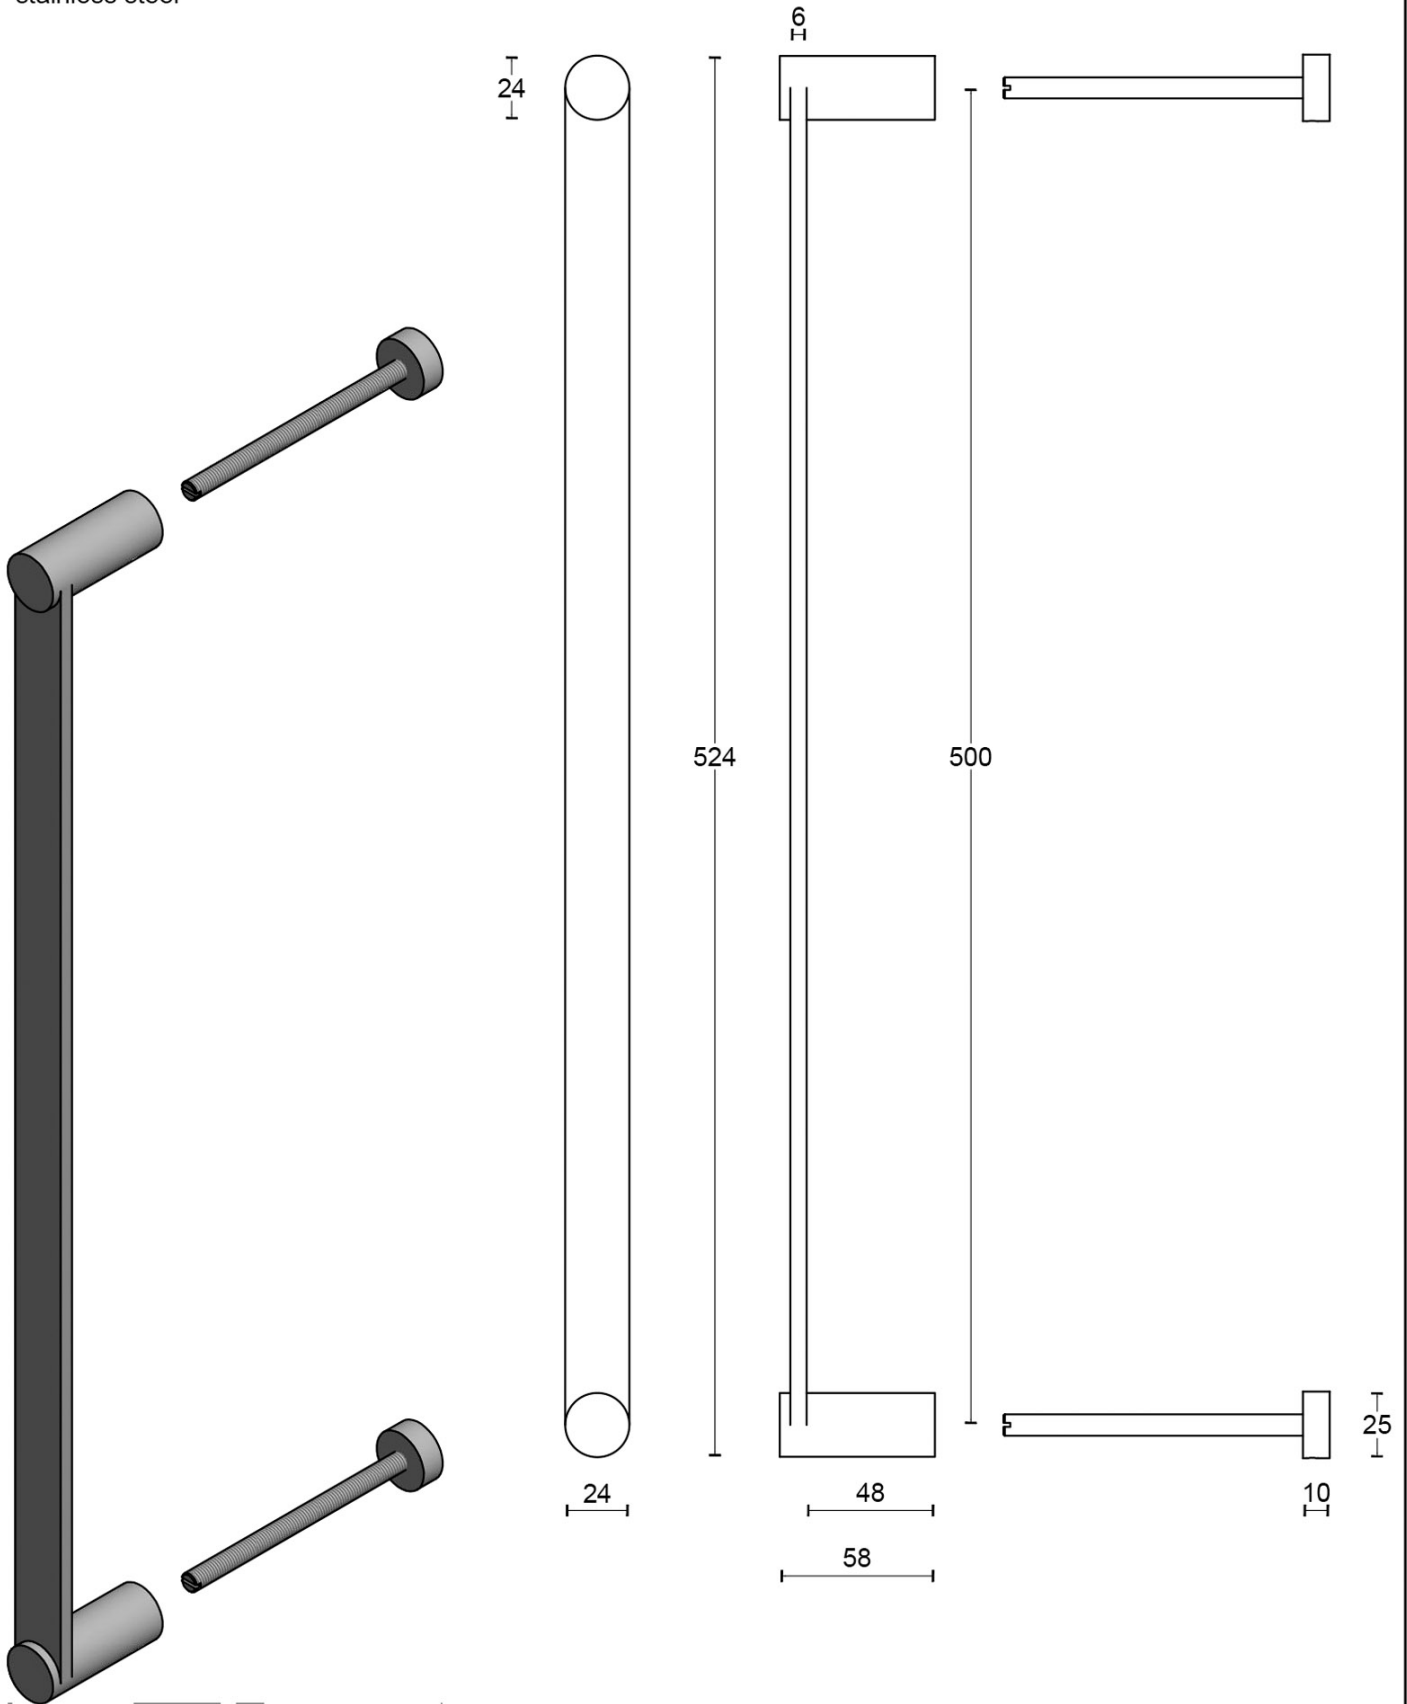

BB501 PS

pull handle including bolt through fixings

Product information

Code: 3301G002BRXX2

Finish: bronze

UNIT: Piece

Collection: TENSE

Designer: Bertram Beerbaum

EAN code: 8718009325711

TENSE by Bertram Beerbaum

The TENSE series is a total concept collection consisting of door, window, and furniture fittings.

Finishes

- satin stainless steel
- satin black
- bronze

TENSE BB501 PS

solid pull handle
bolt through fixing
stainless steel

METALFORM

<h1>FORMANI®</h1>		Part number:	
		Description:	
Doc no.:	3301G002 TENSE BB501 PS V01.dwg	<h2>TENSE BB501 PS</h2>	
Drawn by:	Christian Brimbois		
FORMANI HOLLAND B.V. EUROPALAAN 12 6199 AB MAASTRICHT-AIRPORT NL T +31 (0)43 308 90 00 INFO@FORMANI.COM FORMANI.COM		<h2>A3</h2>	

TENSE

by Bertram Beerbaum

Designed by Bertram Beerbaum, our TENSE hardware series is guided by a clean aesthetic that is as robust as it is chic. Every design in the series is unique while at the same time bearing the unmistakable TENSE signature. The core of every design is the cylindrical neck to which each rectangular lever is connected in its own unique way. This is thanks to our extreme high precision welding technique, which forms a secure joint between two very different shapes. The unique characteristics of the design received an honorable mention during the German Design Awards, one of the most prestigious design contests. TENSE by Bertram Beerbaum is a total concept collection including door, window, and furniture fittings and is available in the colours stainless steel, satin black, and bronze.