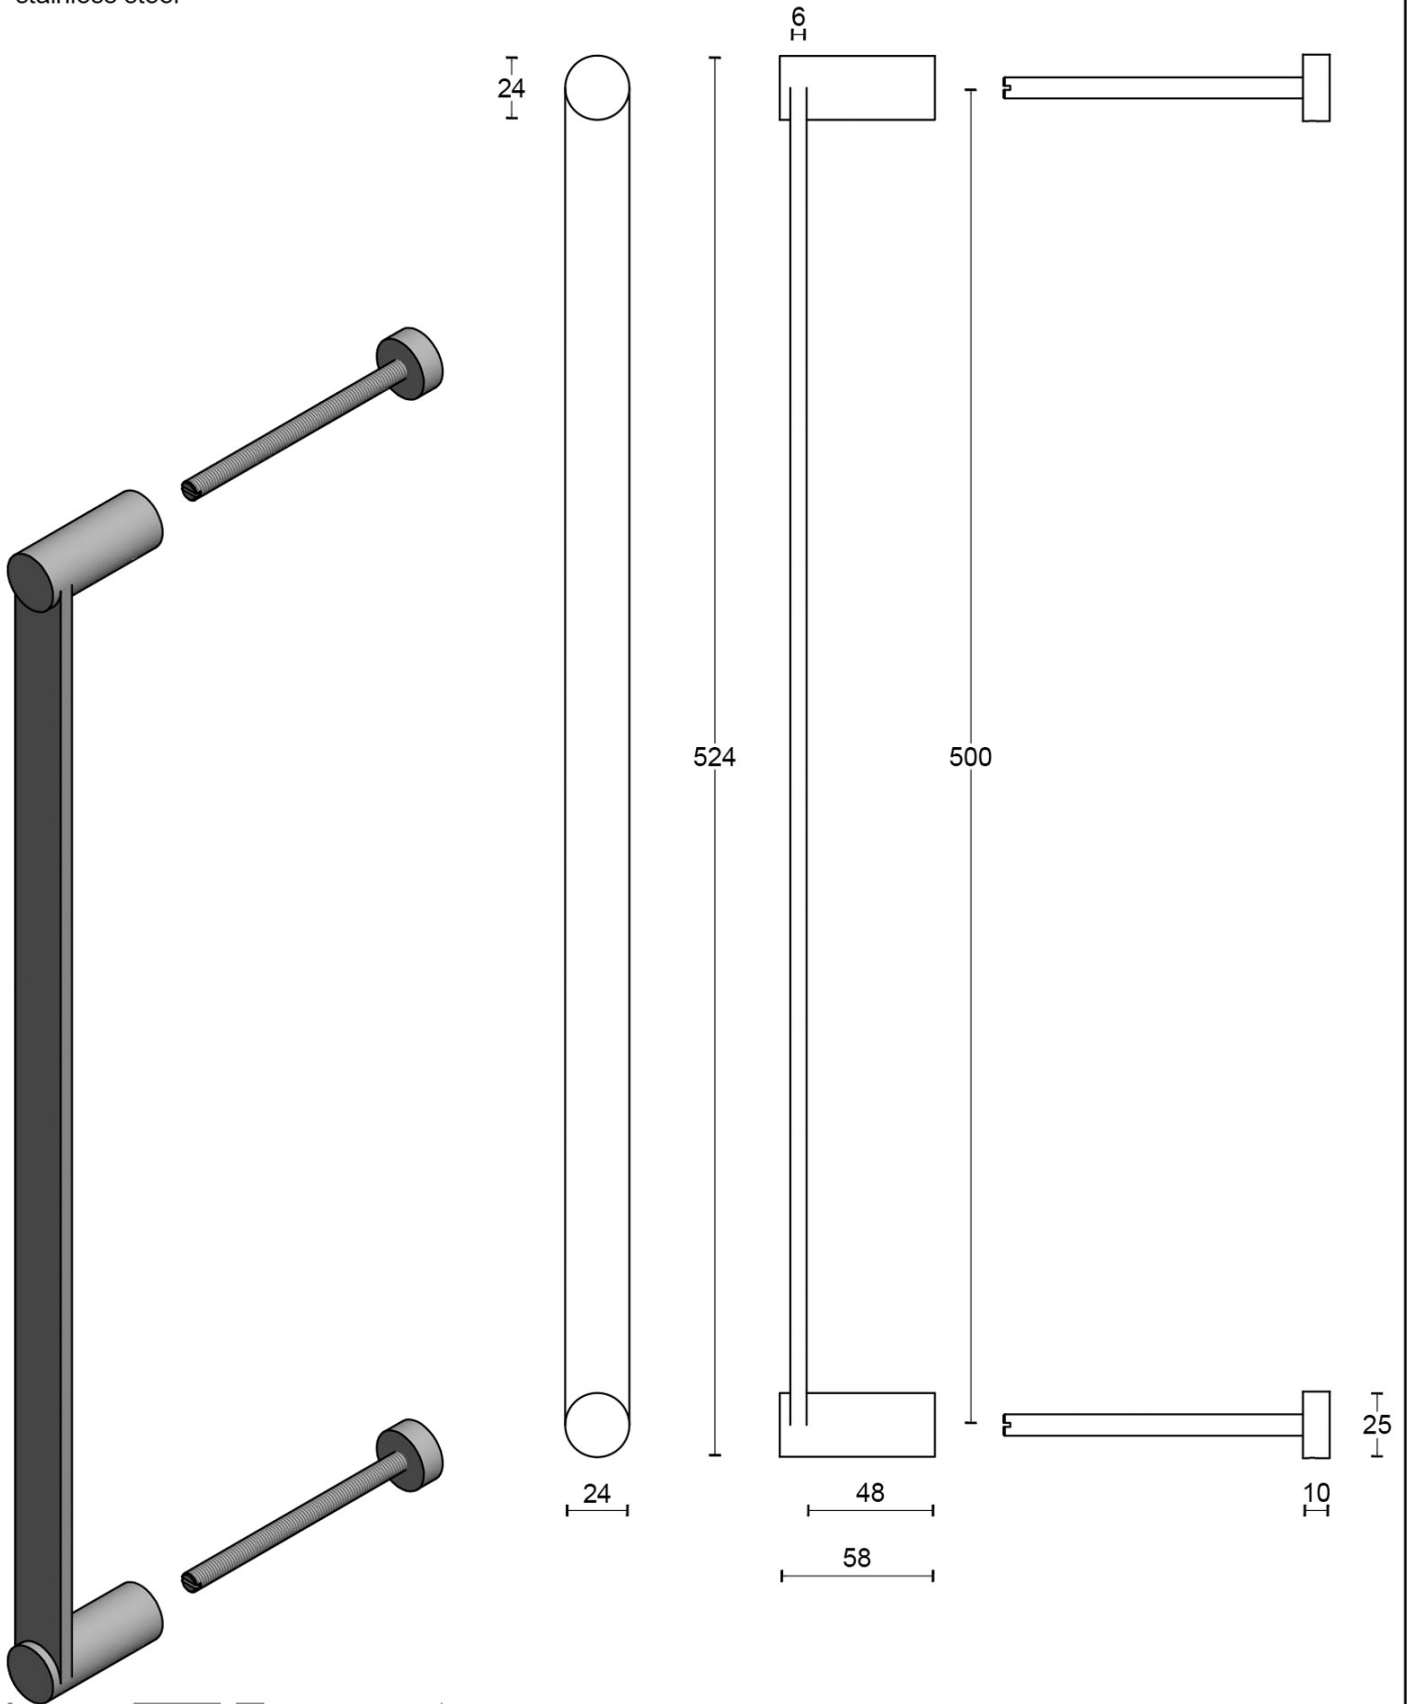

BB501 PS

pull handle including bolt through fixings

Product information

Code: 3301G002INXX2

Finish: satin stainless steel

UNIT: Piece

Collection: TENSE

Designer: Bertram Beerbaum

EAN code: 8718009298718

TENSE by Bertram Beerbaum

The TENSE series is a total concept collection consisting of door, window, and furniture fittings.

Finishes

- satin stainless steel
- satin black
- bronze

TENSE BB501 PS

solid pull handle
bolt through fixing
stainless steel

METALFORM

<h2>FORMANI®</h2>		Part number:	
		Description:	
Doc no.:	3301G002 TENSE BB501 PS V01.dwg	<h2>TENSE BB501 PS</h2>	
Drawn by:	Christian Brimbois		
FORMANI HOLLAND B.V. EUROPALAAN 12 6199 AB MAASTRICHT-AIRPORT NL T +31 (0)43 308 90 00 INFO@FORMANI.COM FORMANI.COM		<h2>A3</h2>	

TENSE

by Bertram Beerbaum

Designed by Bertram Beerbaum, our TENSE hardware series is guided by a clean aesthetic that is as robust as it is chic. Every design in the series is unique while at the same time bearing the unmistakable TENSE signature. The core of every design is the cylindrical neck to which each rectangular lever is connected in its own unique way. This is thanks to our extreme high precision welding technique, which forms a secure joint between two very different shapes. The unique characteristics of the design received an honorable mention during the German Design Awards, one of the most prestigious design contests. TENSE by Bertram Beerbaum is a total concept collection including door, window, and furniture fittings and is available in the colours stainless steel, satin black, and bronze.