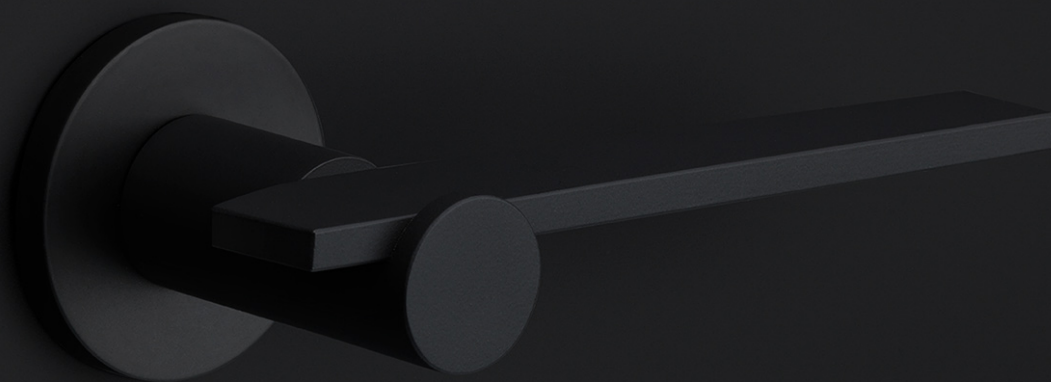

TENSE

by Bertram Beerbaum

METALFORM
FORMANI®