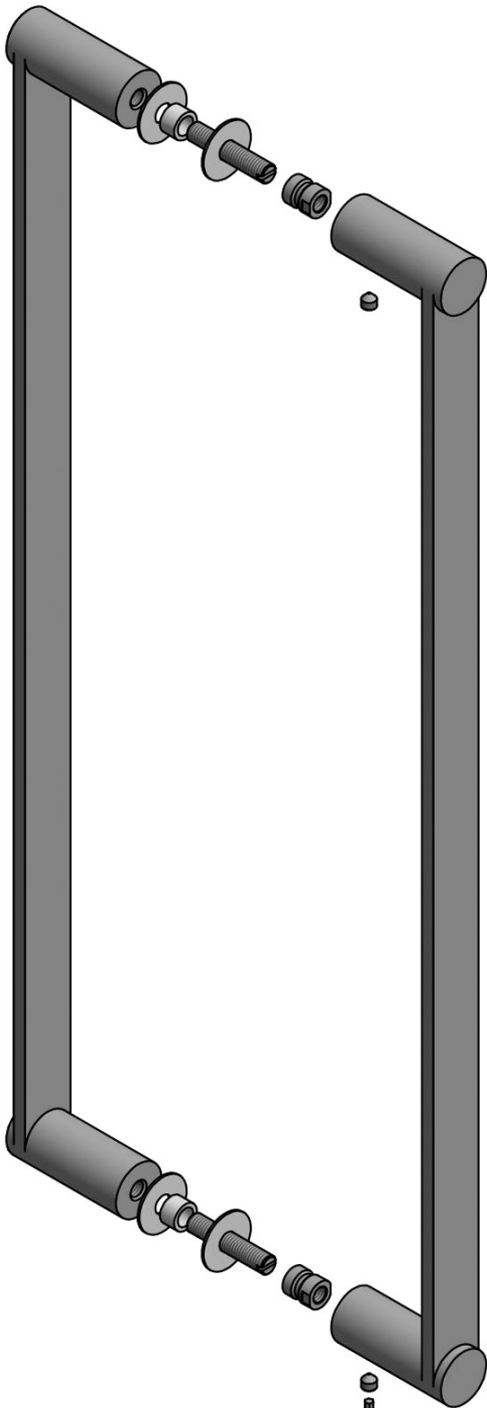

FORMANI[®] METALFORM

BB501 PA

set of pull handles including back to back fixings

Product information

Code: 3301G002BRXX3

Finish: bronze

UNIT: Pair

Collection: TENSE

Designer: Bertram Beerbaum

EAN code: 8718009325728

TENSE by Bertram Beerbaum

The TENSE series is a total concept collection consisting of door, window, and furniture fittings.

Finishes

- satin stainless steel
- satin black
- bronze

TENSE BB501 PA

solid pull handle
back to back fixing
stainless steel

METALFORM

FORMANI®		Part number:	
		Description:	
Doc no.: 3301G002 TENSE BB501 PA V01.dwg	TENSE BB501 PA		Format: A3
Drawn by: Christian Brimbois	Creation date: 5-1-2016		
FORMANI HOLLAND B.V. EUROPALAAN 12 6199 AB MAASTRICHT-AIRPORT NL T +31 (0)43 308 90 00 INFO@FORMANI.COM FORMANI.COM			

TENSE

by Bertram Beerbaum

Designed by Bertram Beerbaum, our TENSE hardware series is guided by a clean aesthetic that is as robust as it is chic. Every design in the series is unique while at the same time bearing the unmistakable TENSE signature. The core of every design is the cylindrical neck to which each rectangular lever is connected in its own unique way. This is thanks to our extreme high precision welding technique, which forms a secure joint between two very different shapes. The unique characteristics of the design received an honorable mention during the German Design Awards, one of the most prestigious design contests. TENSE by Bertram Beerbaum is a total concept collection including door, window, and furniture fittings and is available in the colours stainless steel, satin black, and bronze.