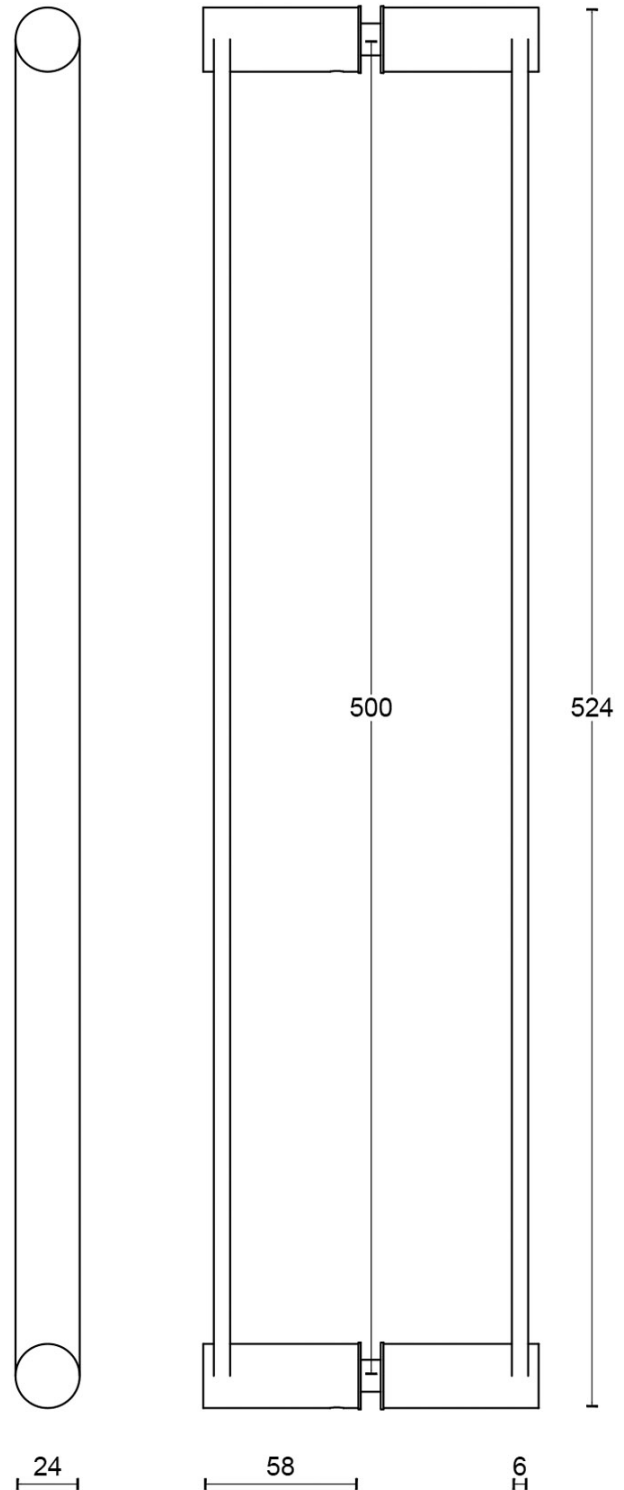

FORMANI[®] METALFORM

BB501 PA

set of pull handles including back to back fixings

Product information

Code: 3301G002BRXX3

Finish: bronze

UNIT: Pair

Collection: TENSE

Designer: Bertram Beerbaum

EAN code: 8718009325728

TENSE by Bertram Beerbaum

The TENSE series is a total concept collection consisting of door, window, and furniture fittings.

Finishes

- satin stainless steel
- satin black
- bronze

TENSE BB501 PA

solid pull handle
back to back fixing
stainless steel

METALFORM

FORMANI®		Part number:	
		Description:	
Doc no.: 3301G002 TENSE BB501 PA V01.dwg	TENSE BB501 PA		Format: A3
Drawn by: Christian Brimbois	Creation date: 5-1-2016		
FORMANI HOLLAND B.V. EUROPALAAN 12 6199 AB MAASTRICHT-AIRPORT NL T +31 (0)43 308 90 00 INFO@FORMANI.COM FORMANI.COM			