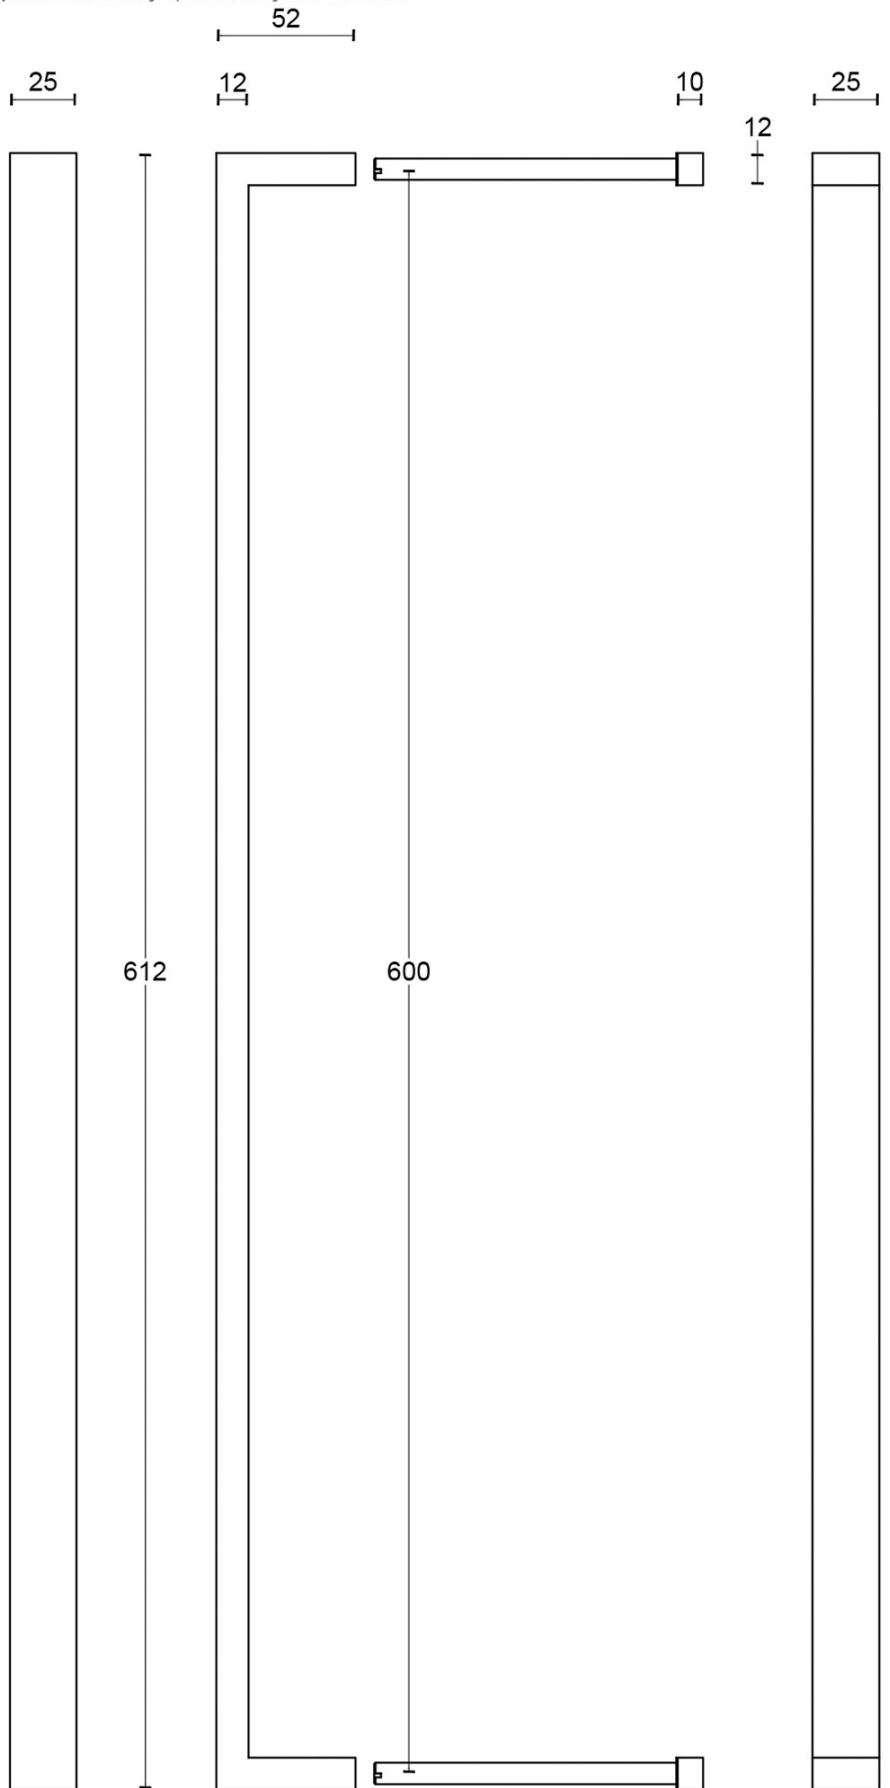

LSQ1055 PS

pull handle 600mm including bolt through fixings

Product information

Code: 1501G001INXX2

Finish: satin stainless steel

UNIT: Piece

Collection: SQUARE

Designer: Formani

EAN code: 8718009146729

SQUARE by Formani

The SQUARE series is a total concept collection consisting of door, window, and furniture fittings.

Finishes

- satin stainless steel

LSQ1055 A PS

pull handle
bolt-through fixing
stainless steel