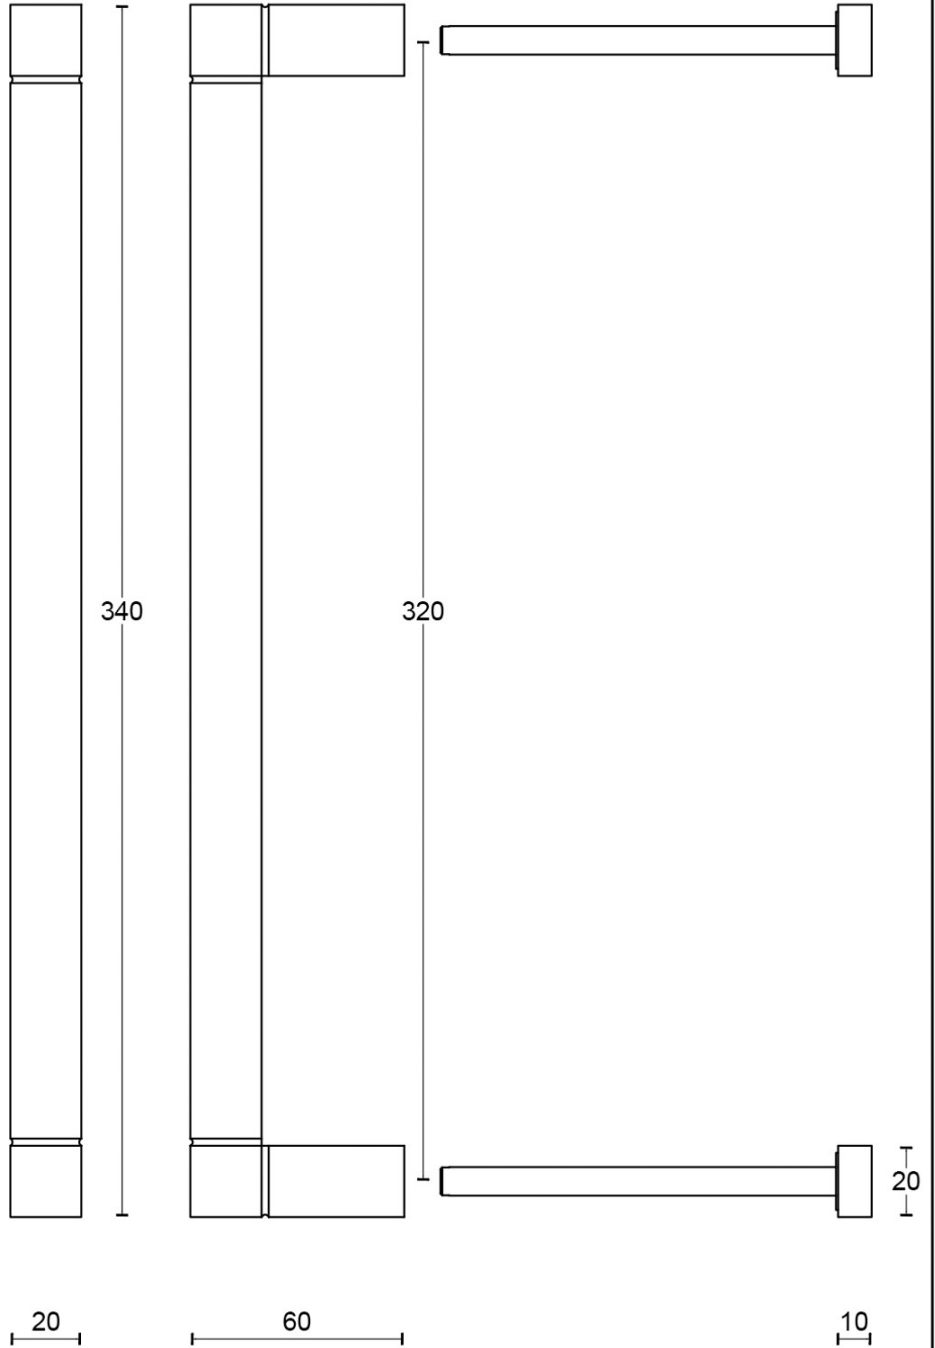

JB320 PS

METALFORM

pull handle
bolt though fixing
stainless steel

FORMANI®		Part number:	
		Description: JB320 PS	
Doc no.: 3501G001 JB320 PS V01.dwg	Creation date: 15-9-2016	A3	Format:
Drawn by: Christian Brimbois			
FORMANI HOLLAND B.V. EUROPALAAN 12 6199 AB MAASTRICHT-AIRPORT NL T +31 (0)43 308 90 00 INFO@FORMANI.COM FORMANI.COM