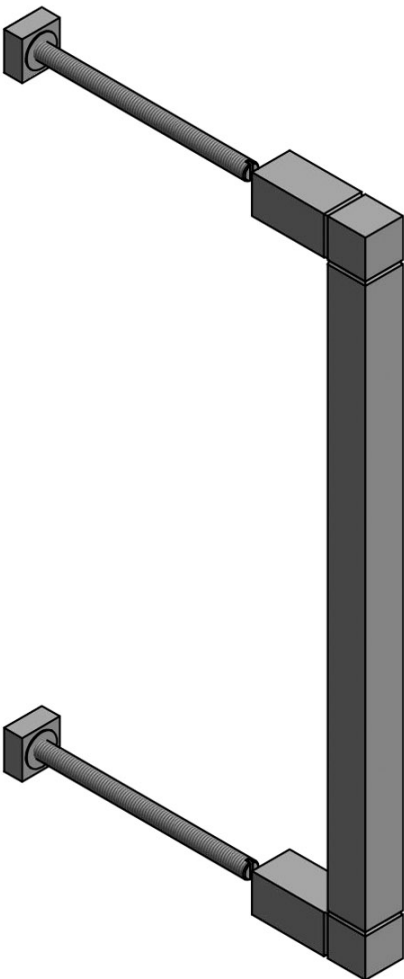

JB320 PS

METALFORM

pull handle
bolt though fixing
stainless steel

FORMANI®		Part number:	
		Description: JB320 PS	
Doc no.: 3501G001 JB320 PS V01.dwg	Creation date: 15-9-2016	A3	Format:
Drawn by: Christian Brimbois			
FORMANI HOLLAND B.V. EUROPALAAN 12 6199 AB MAASTRICHT-AIRPORT NL T +31 (0)43 308 90 00 INFO@FORMANI.COM FORMANI.COM