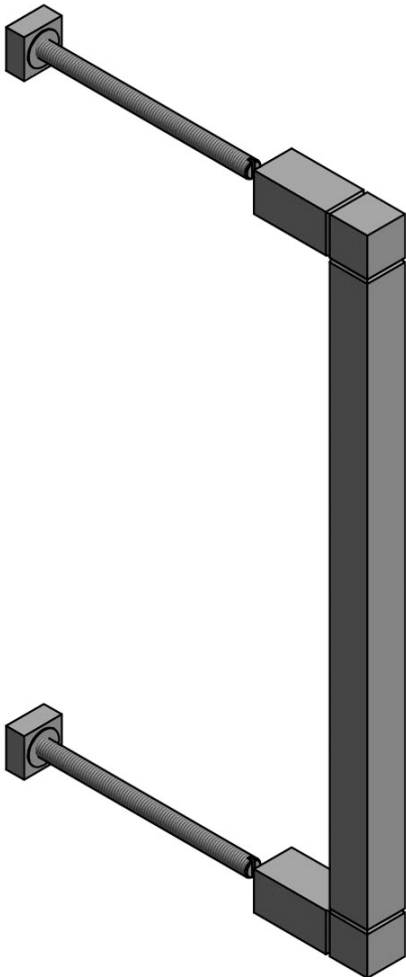

JB320 PS

pull handle including bolt through fixings

Product information

Code: 3501G001NMXX2

Finish: satin black

UNIT: Piece

Collection: SQUARE

Designer: Jan des Bouvrie

EAN code: 8718009319734

SQUARE by Jan des Bouvrie

The SQUARE series is a total concept collection consisting of door, window, and furniture fittings.

Finishes

- satin stainless steel
- polished stainless steel
- satin black
- white

JB320 PS

METALFORM

pull handle
bolt though fixing
stainless steel

FORMANI®		Part number:	
		Description: JB320 PS	
Doc no.: 3501G001 JB320 PS V01.dwg	Creation date: 15-9-2016	A3	Format:
Drawn by: Christian Brimbois			
FORMANI HOLLAND B.V. EUROPALAAN 12 6199 AB MAASTRICHT-AIRPORT NL T +31 (0)43 308 90 00 INFO@FORMANI.COM FORMANI.COM			

SQUARE

by Jan des Bouvrie

The **SQUARE** series' minimalistic design is a eulogy to the perfection of square and rectangular shapes. While the series is simplistic, its finer details are what make it truly unique. All the products have a bold and well-defined look, but their chamfered edges make them wonderfully tactile. The late Jan des Bouvrie, founding father of Dutch design, contributed to the series and imparted the final touches by adding smooth lines to the **SQUARE** design, accentuating the major elements. Each product of the series is made of solid materials and is manually tested for 100% straightness using a variety of tools and templates. Square has to be square, after all. This well-established series is the most comprehensive total concept range - including door, window and furniture fittings - featuring the largest number of products. One can recognize a Jan des Bouvrie by the smooth lines that emphasize the major elements of the lever handle and complete the design.