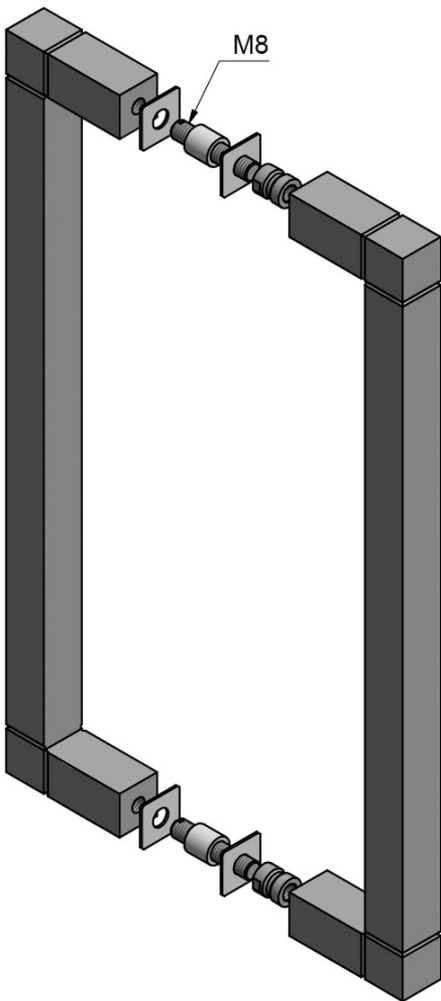

JB320 PA

set pull handles including back to back fixings

Product information

Code: 3501G001NMXX3

Finish: satin black

UNIT: Pair

Collection: SQUARE

Designer: Jan des Bouvrie

EAN code: 8718009319741

SQUARE by Jan des Bouvrie

The SQUARE series is a total concept collection consisting of door, window, and furniture fittings.

Finishes

- satin stainless steel
- polished stainless steel
- satin black
- white

JB320 PA

METALFORM

pull handle
back to back fixing
stainless steel

FORMANI®		Part number:	
		Description:	
Doc no.: 3501G001 JB320 PA V01.dwg	JB320 PA		Format:
Drawn by: Christian Brimbois			Creation date: 15-9-2016
FORMANI HOLLAND B.V. EUROPALAAN 12 6199 AB MAASTRICHT-AIRPORT NL T +31 (0)43 308 90 00 INFO@FORMANI.COM FORMANI.COM			

SQUARE

by Jan des Bouvrie

The **SQUARE** series' minimalistic design is a eulogy to the perfection of square and rectangular shapes. While the series is simplistic, its finer details are what make it truly unique. All the products have a bold and well-defined look, but their chamfered edges make them wonderfully tactile. The late Jan des Bouvrie, founding father of Dutch design, contributed to the series and imparted the final touches by adding smooth lines to the **SQUARE** design, accentuating the major elements. Each product of the series is made of solid materials and is manually tested for 100% straightness using a variety of tools and templates. Square has to be square, after all. This well-established series is the most comprehensive total concept range - including door, window and furniture fittings - featuring the largest number of products. One can recognize a Jan des Bouvrie by the smooth lines that emphasize the major elements of the lever handle and complete the design.