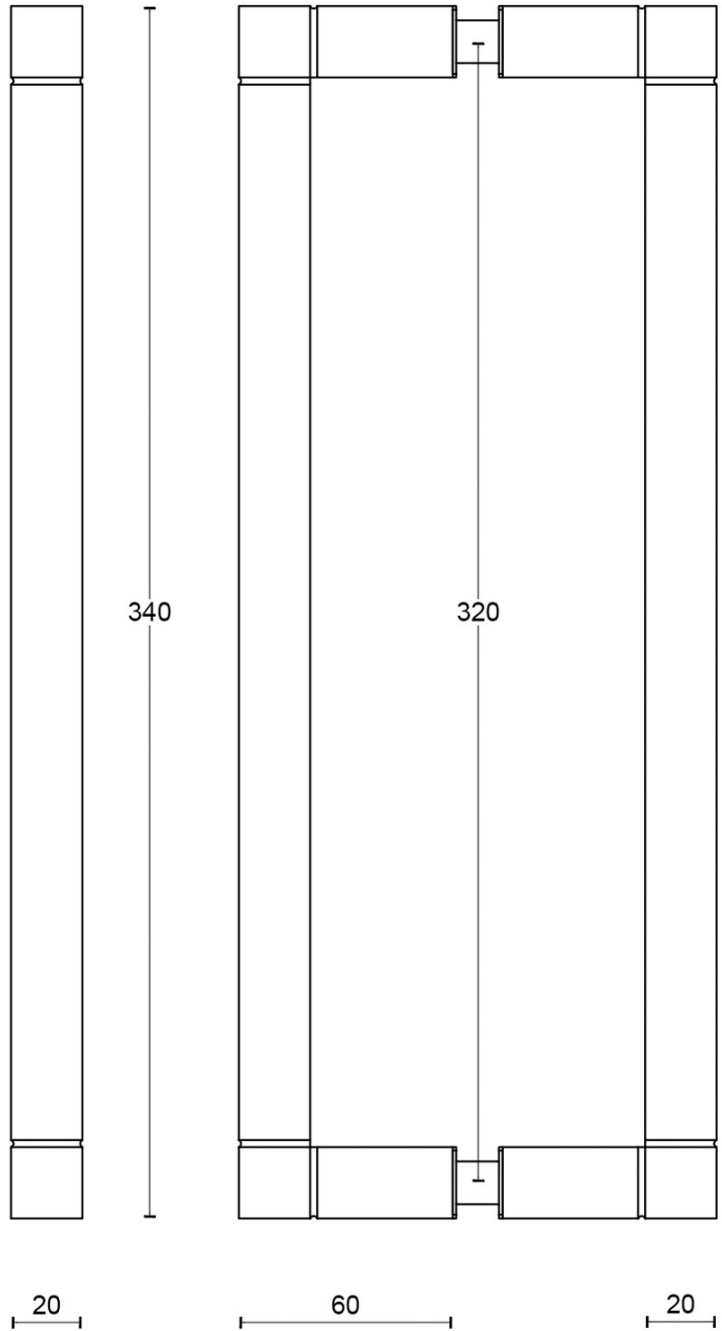

JB320 PA

METALFORM

pull handle
back to back fixing
stainless steel

FORMANI®		Part number:		
		Description:		
Doc no.: 3501G001 JB320 PA V01.dwg	JB320 PA		Format:	
Drawn by: Christian Brimbois			Creation date: 15-9-2016	A3
FORMANI HOLLAND B.V. EUROPALAAN 12 6199 AB MAASTRICHT-AIRPORT NL T +31 (0)43 308 90 00 INFO@FORMANI.COM FORMANI.COM