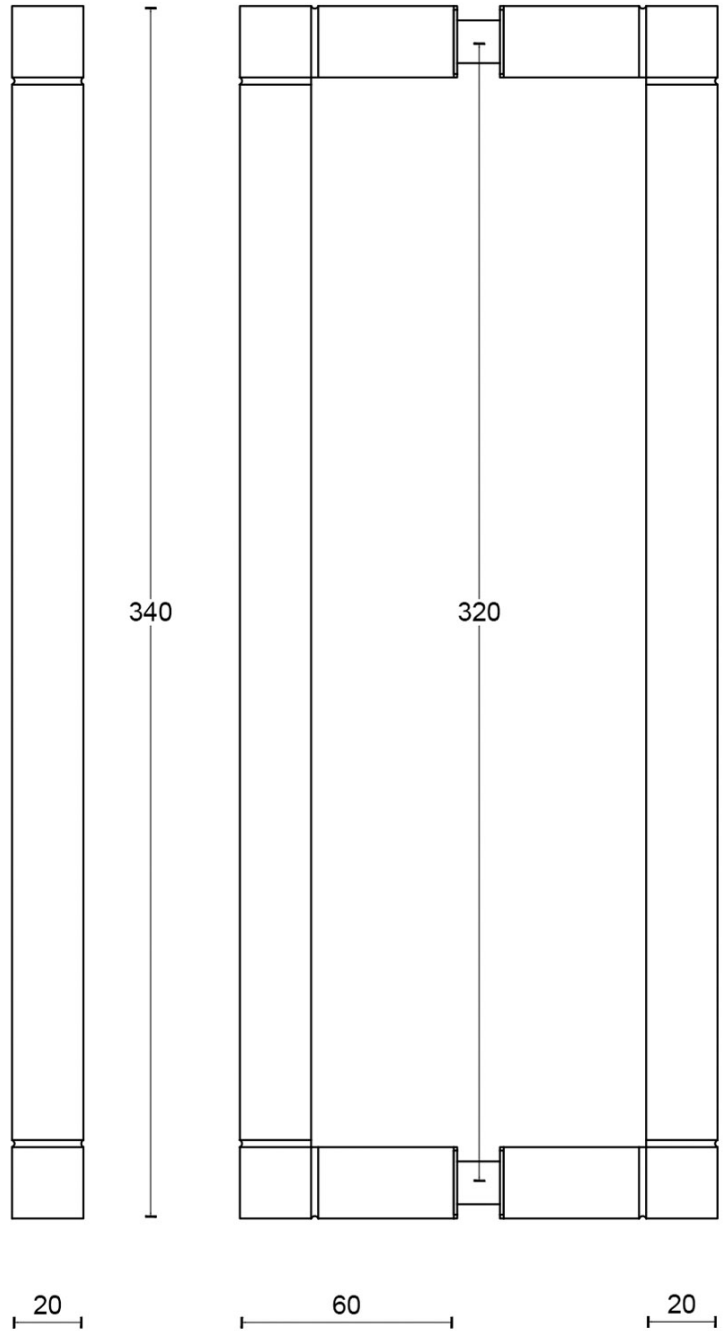

JB320 PA

METALFORM

pull handle
back to back fixing
stainless steel

FORMANI®		Part number:	
		Description:	
Doc no.: 3501G001 JB320 PA V01.dwg	JB320 PA		Format:
Drawn by: Christian Brimbois | Creation date: 15-9-2016			A3
FORMANI HOLLAND B.V. EUROPALAAN 12 6199 AB MAASTRICHT-AIRPORT NL T +31 (0)43 308 90 00 INFO@FORMANI.COM FORMANI.COM