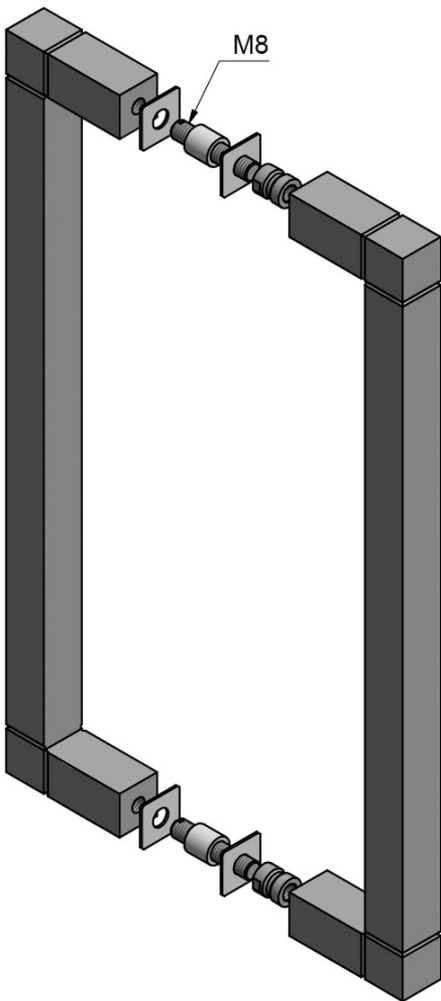

JB320 PA

METALFORM

pull handle
back to back fixing
stainless steel

FORMANI®		Part number:	
		Description:	
Doc no.: 3501G001 JB320 PA V01.dwg	JB320 PA		Format:
Drawn by: Christian Brimbois | Creation date: 15-9-2016			A3
FORMANI HOLLAND B.V. EUROPALAAN 12 6199 AB MAASTRICHT-AIRPORT NL T +31 (0)43 308 90 00 INFO@FORMANI.COM FORMANI.COM