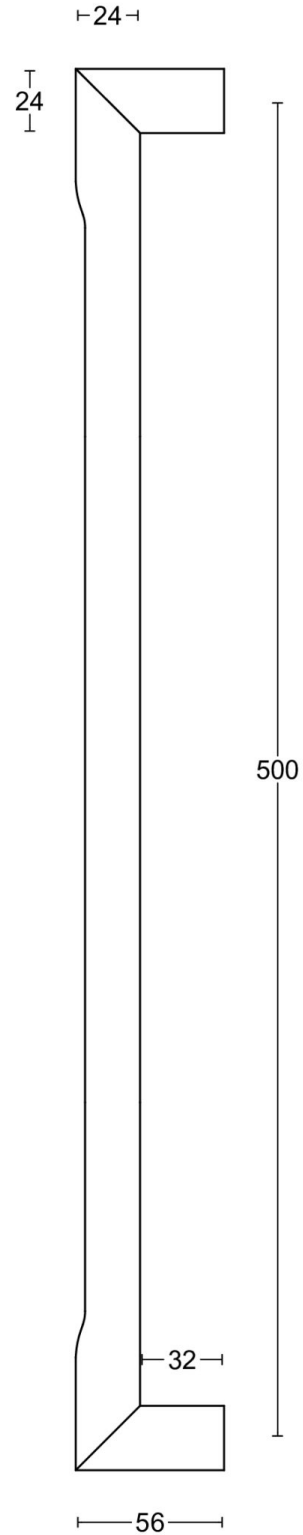

RIVIO GL501 NP

solid pull handle concealed fixing
stainless steel

METALFORM

FORMANI® FORMANI HOLLAND B.V. EUROPALAAN 12 6199 AB MAASTRICHT-AIRPORT NL T +31 (0)43 308 90 00 INFO@FORMANI.COM WWW.FORMANI.COM	Type : RIVIO GL501 NP	Version:
Formani filename: 4101G002_1_GL501_NP_V01.dwg	Description: solid pull handle concealed fixing stainless steel	Format A3
Drawn by: Semih Aslan		
Creation date: 30-8-2022