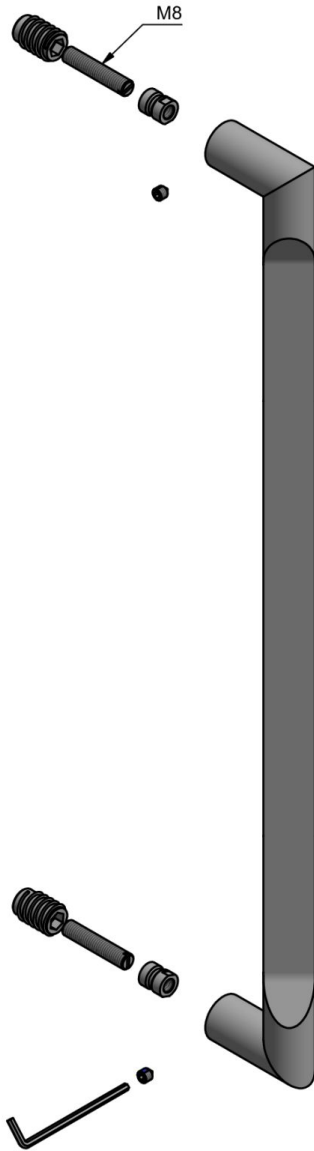

RIVIO GL501 NP

solid pull handle concealed fixing
stainless steel

METALFORM

FORMANI® FORMANI HOLLAND B.V. EUROPALAAN 12 6199 AB MAASTRICHT-AIRPORT NL T +31 (0)43 308 90 00 INFO@FORMANI.COM WWW.FORMANI.COM	Type : RIVIO GL501 NP	Version:
Formani filename: 4101G002_1_GL501_NP_V01.dwg	Description: solid pull handle concealed fixing stainless steel	Format A3
Drawn by: Semih Aslan		
Creation date: 30-8-2022