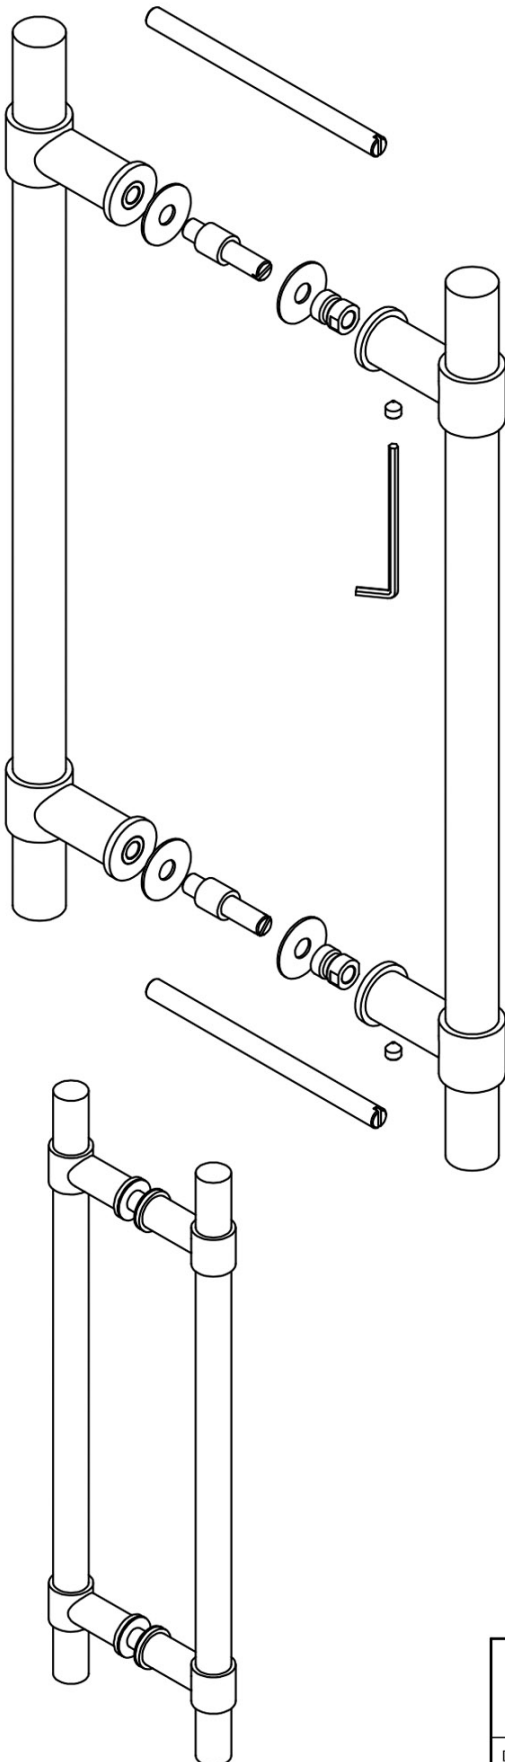

PB400 PA

set of pull handles including back to back fixings

Product information

Code: 2701G001NMXX3

Finish: satin black

UNIT: Pair

Collection: ONE

Designer: Piet Boon

EAN code: 8718009195437

ONE by Piet Boon

The ONE series consists of door, window, and furniture fittings and is complemented by bathroom accessories such as soap dispensers and toilet brush holders, which serve to enrich spaces and create a harmonious whole.

Finishes

- satin stainless steel
- satin black
- bronze
- white
- PVD satin black
- PVD satin gold

PB400 PA

pull handle
back-to-back fixing
stainless steel

METALFORM

<h2>FORMANI®</h2>		Part number:	
		Description:	
Doc no.:	2701G001 PB400 PA V01.dwg	<h1>PB400 PA</h1>	Format:
Drawn by:	Christian Brimbois		Creation date:
Formani Holland B.V. · Amerikalaan 55 · 6199 AE Maastricht Airport · tel: +31 (0)43 308 90 00 · www.formani.nl · info@formani.nl			