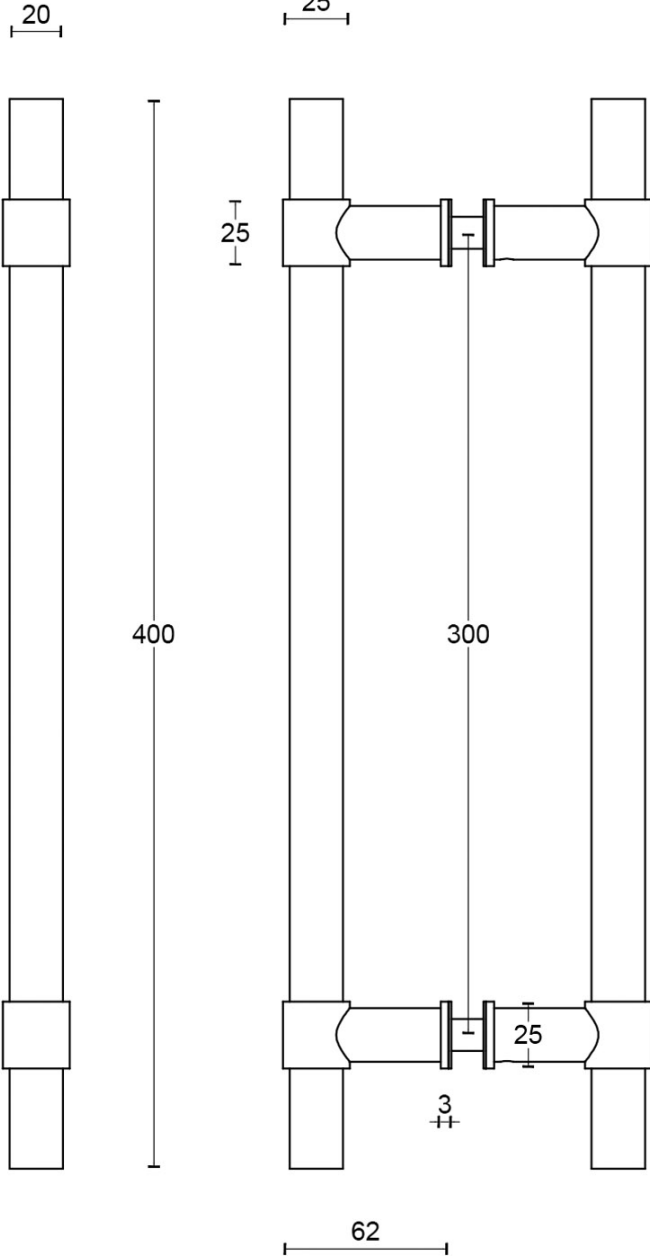

PB400 PA

set of pull handles including back to back fixings

Product information

Code: 2701G001NMXX3

Finish: satin black

UNIT: Pair

Collection: ONE

Designer: Piet Boon

EAN code: 8718009195437

ONE by Piet Boon

The ONE series consists of door, window, and furniture fittings and is complemented by bathroom accessories such as soap dispensers and toilet brush holders, which serve to enrich spaces and create a harmonious whole.

Finishes

- satin stainless steel
- satin black
- bronze
- white
- PVD satin black
- PVD satin gold

PB400 PA

pull handle
back-to-back fixing
stainless steel

METALFORM

<h2>FORMANI®</h2>		Part number:	
		Description:	
Doc no.:	2701G001 PB400 PA V01.dwg	<h1>PB400 PA</h1>	Format:
Drawn by:	Christian Brimbois		Creation date:
Formani Holland B.V. · Amerikalaan 55 · 6199 AE Maastricht Airport · tel: +31 (0)43 308 90 00 · www.formani.nl · info@formani.nl			