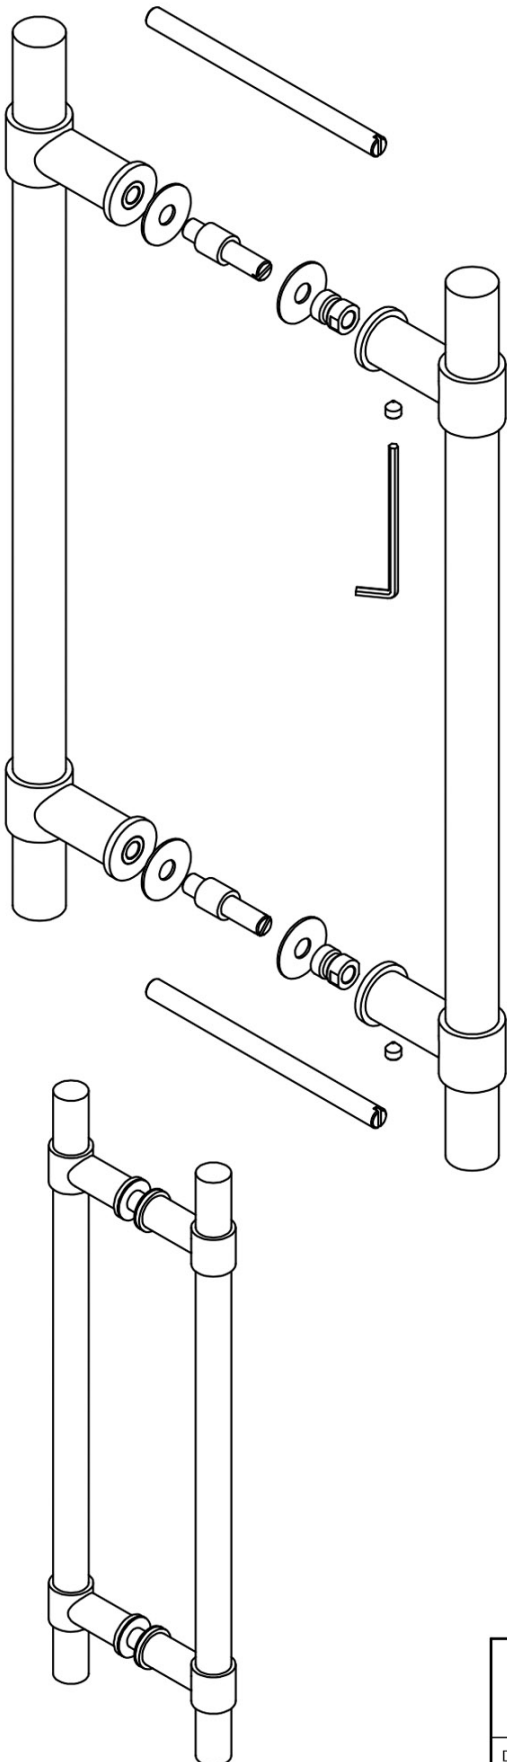

PB400 PA

set of pull handles including back to back fixings

Product information

Code: 2701G001BMXX3

Finish: white

UNIT: Pair

Collection: ONE

Designer: Piet Boon

EAN code: 8718009195444

ONE by Piet Boon

The ONE series consists of door, window, and furniture fittings and is complemented by bathroom accessories such as soap dispensers and toilet brush holders, which serve to enrich spaces and create a harmonious whole.

Finishes

- satin stainless steel
- satin black
- bronze
- white
- PVD satin black
- PVD satin gold

PB400 PA

METALFORM

pull handle
back-to-back fixing
stainless steel

FORMANI®		Part number:	
		Description:	
Doc no.: 2701G001 PB400 PA V01.dwg	PB400 PA		Format: A3
Drawn by: Christian Brimbois	Creation date: 25-3-2013	Formani Holland B.V. · Amerikalaan 55 · 6199 AE Maastricht Airport · tel: +31 (0)43 308 90 00 · www.formani.nl · info@formani.nl	