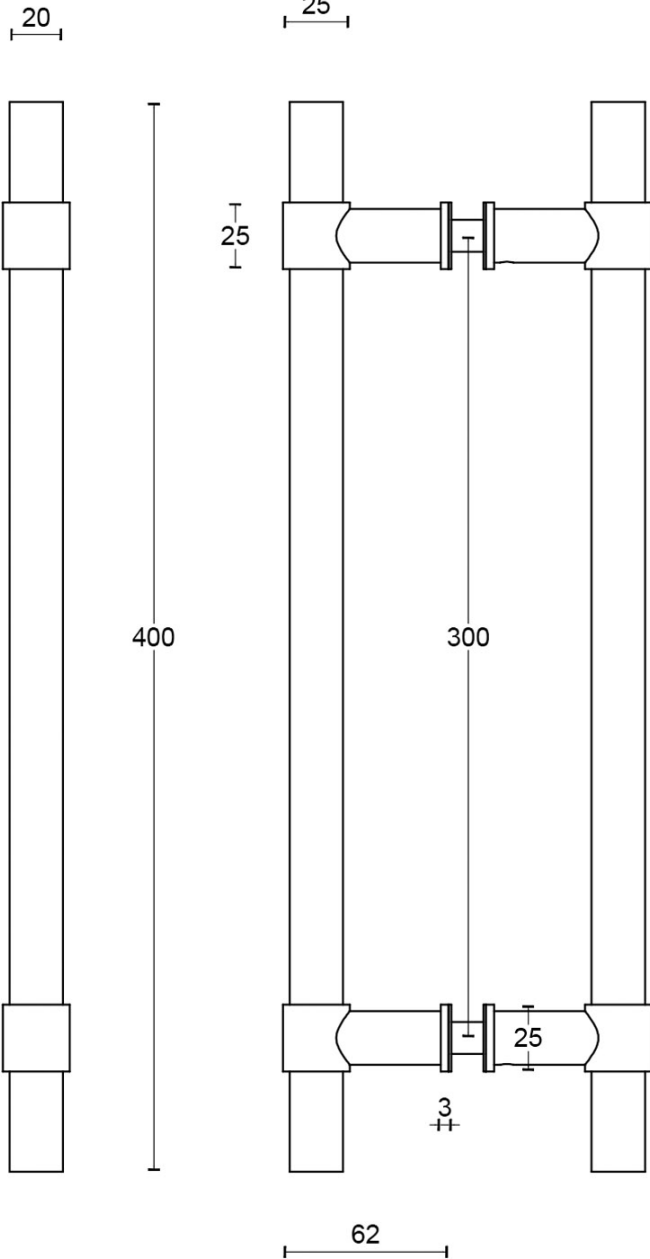

PB400 PA

set of pull handles including back to back fixings

Product information

Code: 2701G001BMXX3

Finish: white

UNIT: Pair

Collection: ONE

Designer: Piet Boon

EAN code: 8718009195444

ONE by Piet Boon

The ONE series consists of door, window, and furniture fittings and is complemented by bathroom accessories such as soap dispensers and toilet brush holders, which serve to enrich spaces and create a harmonious whole.

Finishes

- satin stainless steel
- satin black
- bronze
- white
- PVD satin black
- PVD satin gold

PB400 PA

METALFORM

pull handle
back-to-back fixing
stainless steel

FORMANI®		Part number:	
		Description:	
Doc no.: 2701G001 PB400 PA V01.dwg	PB400 PA		Format: A3
Drawn by: Christian Brimbois	Creation date: 25-3-2013	Formani Holland B.V. · Amerikalaan 55 · 6199 AE Maastricht Airport · tel: +31 (0)43 308 90 00 · www.formani.nl · info@formani.nl	