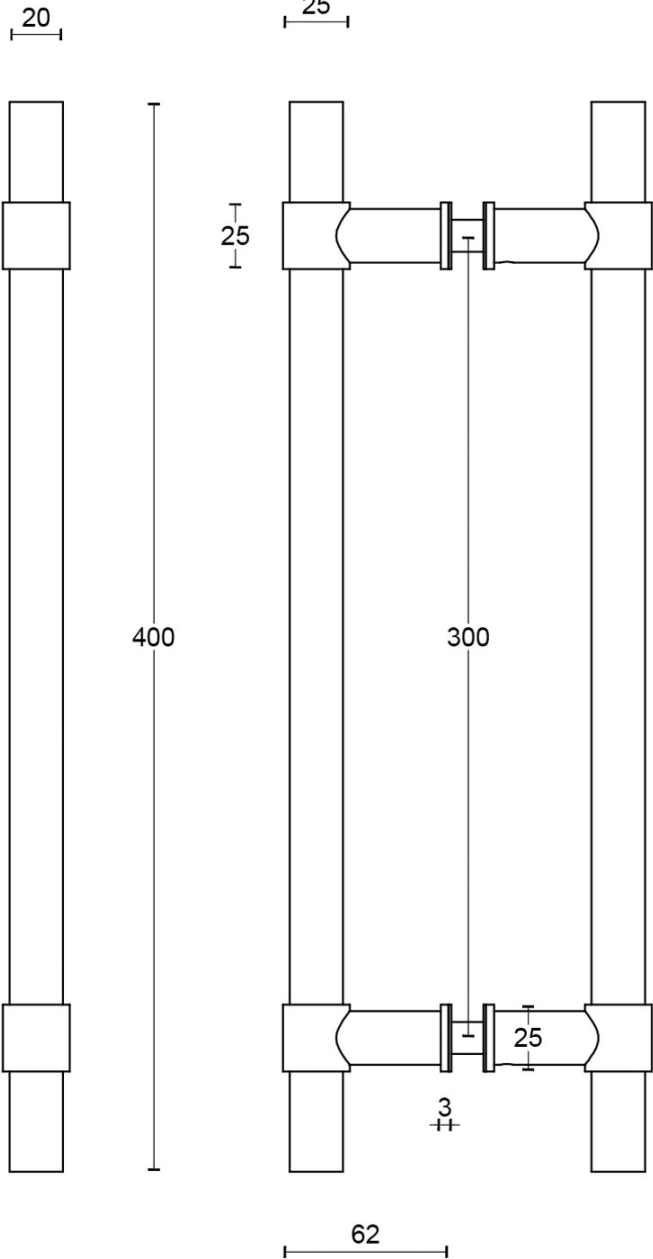

PB400 PA

pull handle
back-to-back fixing
stainless steel

METALFORM

FORMANI®		Part number:		
		Description:		
Doc no.:	2701G001 PB400 PA V01.dwg	PB400 PA	Format:	
Drawn by:	Christian Brimbois		Creation date:	25-3-2013
Formani Holland B.V. · Amerikalaan 55 · 6199 AE Maastricht Airport · tel: +31 (0)43 308 90 00 · www.formani.nl · info@formani.nl