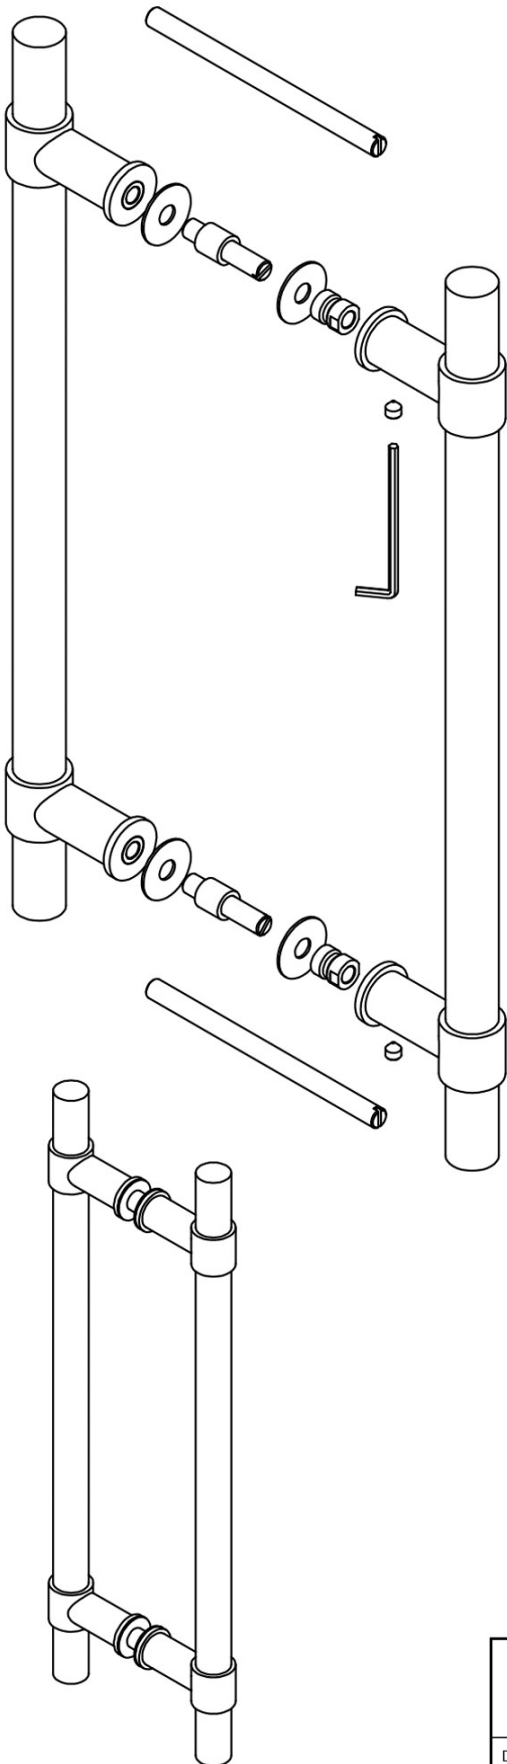

PB400 PA

pull handle
back-to-back fixing
stainless steel

METALFORM

FORMANI®		Part number:		
		Description:		
Doc no.:	2701G001 PB400 PA V01.dwg	PB400 PA	Format:	
Drawn by:	Christian Brimbois		Creation date:	25-3-2013
Formani Holland B.V. · Amerikalaan 55 · 6199 AE Maastricht Airport · tel: +31 (0)43 308 90 00 · www.formani.nl · info@formani.nl