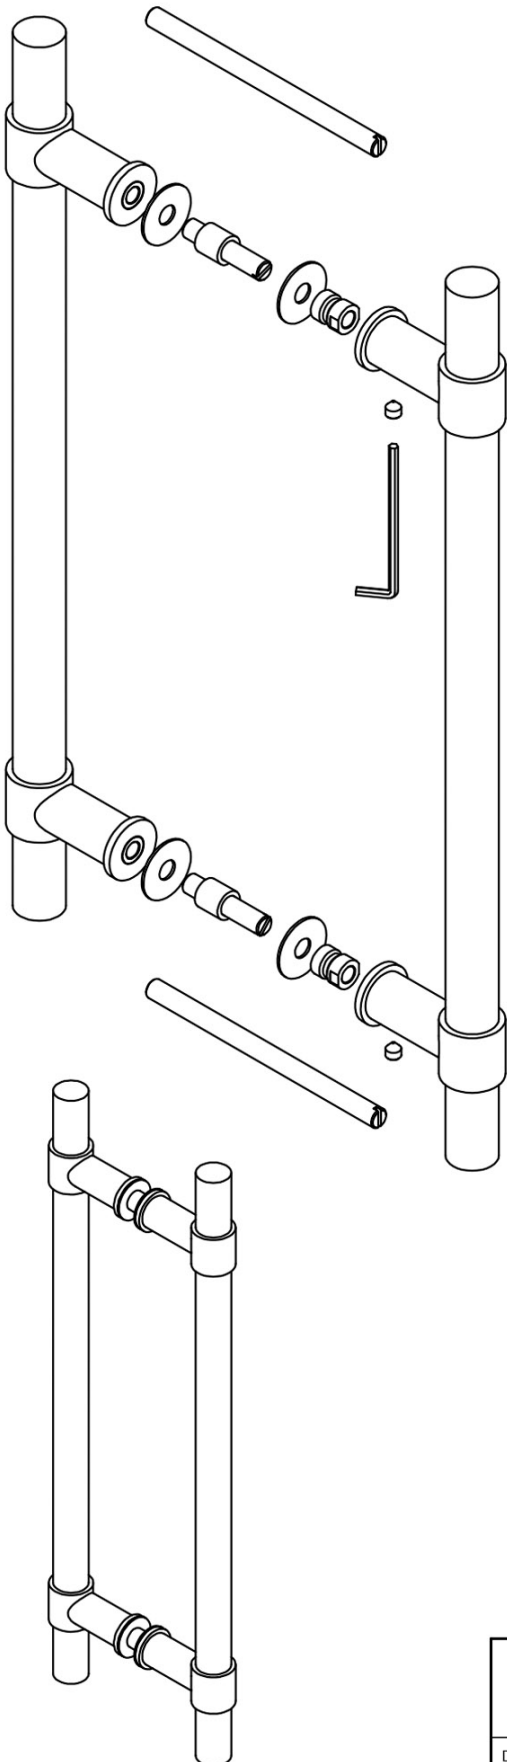

PB400 PA

set of pull handles including back to back fixings

Product information

Code: 2701G001INXX3

Finish: satin stainless steel

UNIT: Pair

Collection: ONE

Designer: Piet Boon

EAN code: 8718009164587

ONE by Piet Boon

The ONE series consists of door, window, and furniture fittings and is complemented by bathroom accessories such as soap dispensers and toilet brush holders, which serve to enrich spaces and create a harmonious whole.

Finishes

- satin stainless steel
- satin black
- bronze
- white
- PVD satin black
- PVD satin gold

PB400 PA

pull handle
back-to-back fixing
stainless steel

METALFORM

FORMANI®		Part number:	
		Description:	
Doc no.: 2701G001 PB400 PA V01.dwg	PB400 PA		Format: A3
Drawn by: Christian Brimbois	Creation date: 25-3-2013		
Formani Holland B.V. · Amerikalaan 55 · 6199 AE Maastricht Airport · tel: +31 (0)43 308 90 00 · www.formani.nl · info@formani.nl			