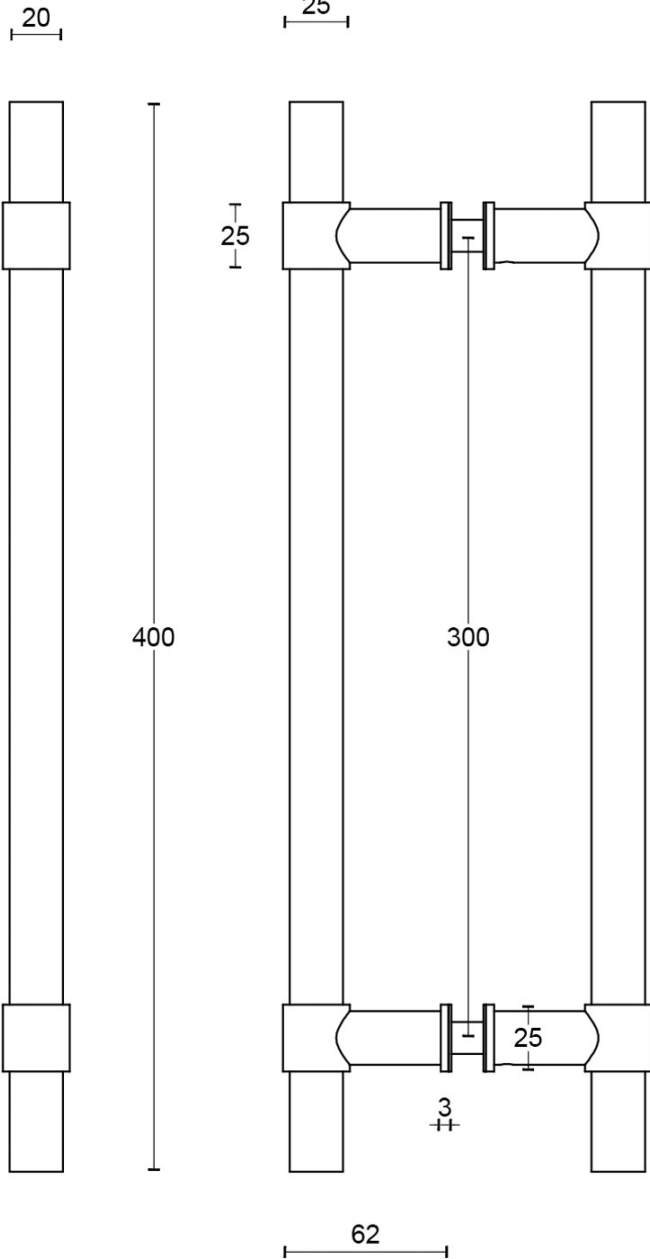

PB400 PA

set of pull handles including back to back fixings

Product information

Code: 2701G001INXX3

Finish: satin stainless steel

UNIT: Pair

Collection: ONE

Designer: Piet Boon

EAN code: 8718009164587

ONE by Piet Boon

The ONE series consists of door, window, and furniture fittings and is complemented by bathroom accessories such as soap dispensers and toilet brush holders, which serve to enrich spaces and create a harmonious whole.

Finishes

- satin stainless steel
- satin black
- bronze
- white
- PVD satin black
- PVD satin gold

PB400 PA

pull handle
back-to-back fixing
stainless steel

METALFORM

FORMANI®		Part number:	
		Description:	
Doc no.: 2701G001 PB400 PA V01.dwg	PB400 PA		Format: A3
Drawn by: Christian Brimbois	Creation date: 25-3-2013		
Formani Holland B.V. · Amerikalaan 55 · 6199 AE Maastricht Airport · tel: +31 (0)43 308 90 00 · www.formani.nl · info@formani.nl			