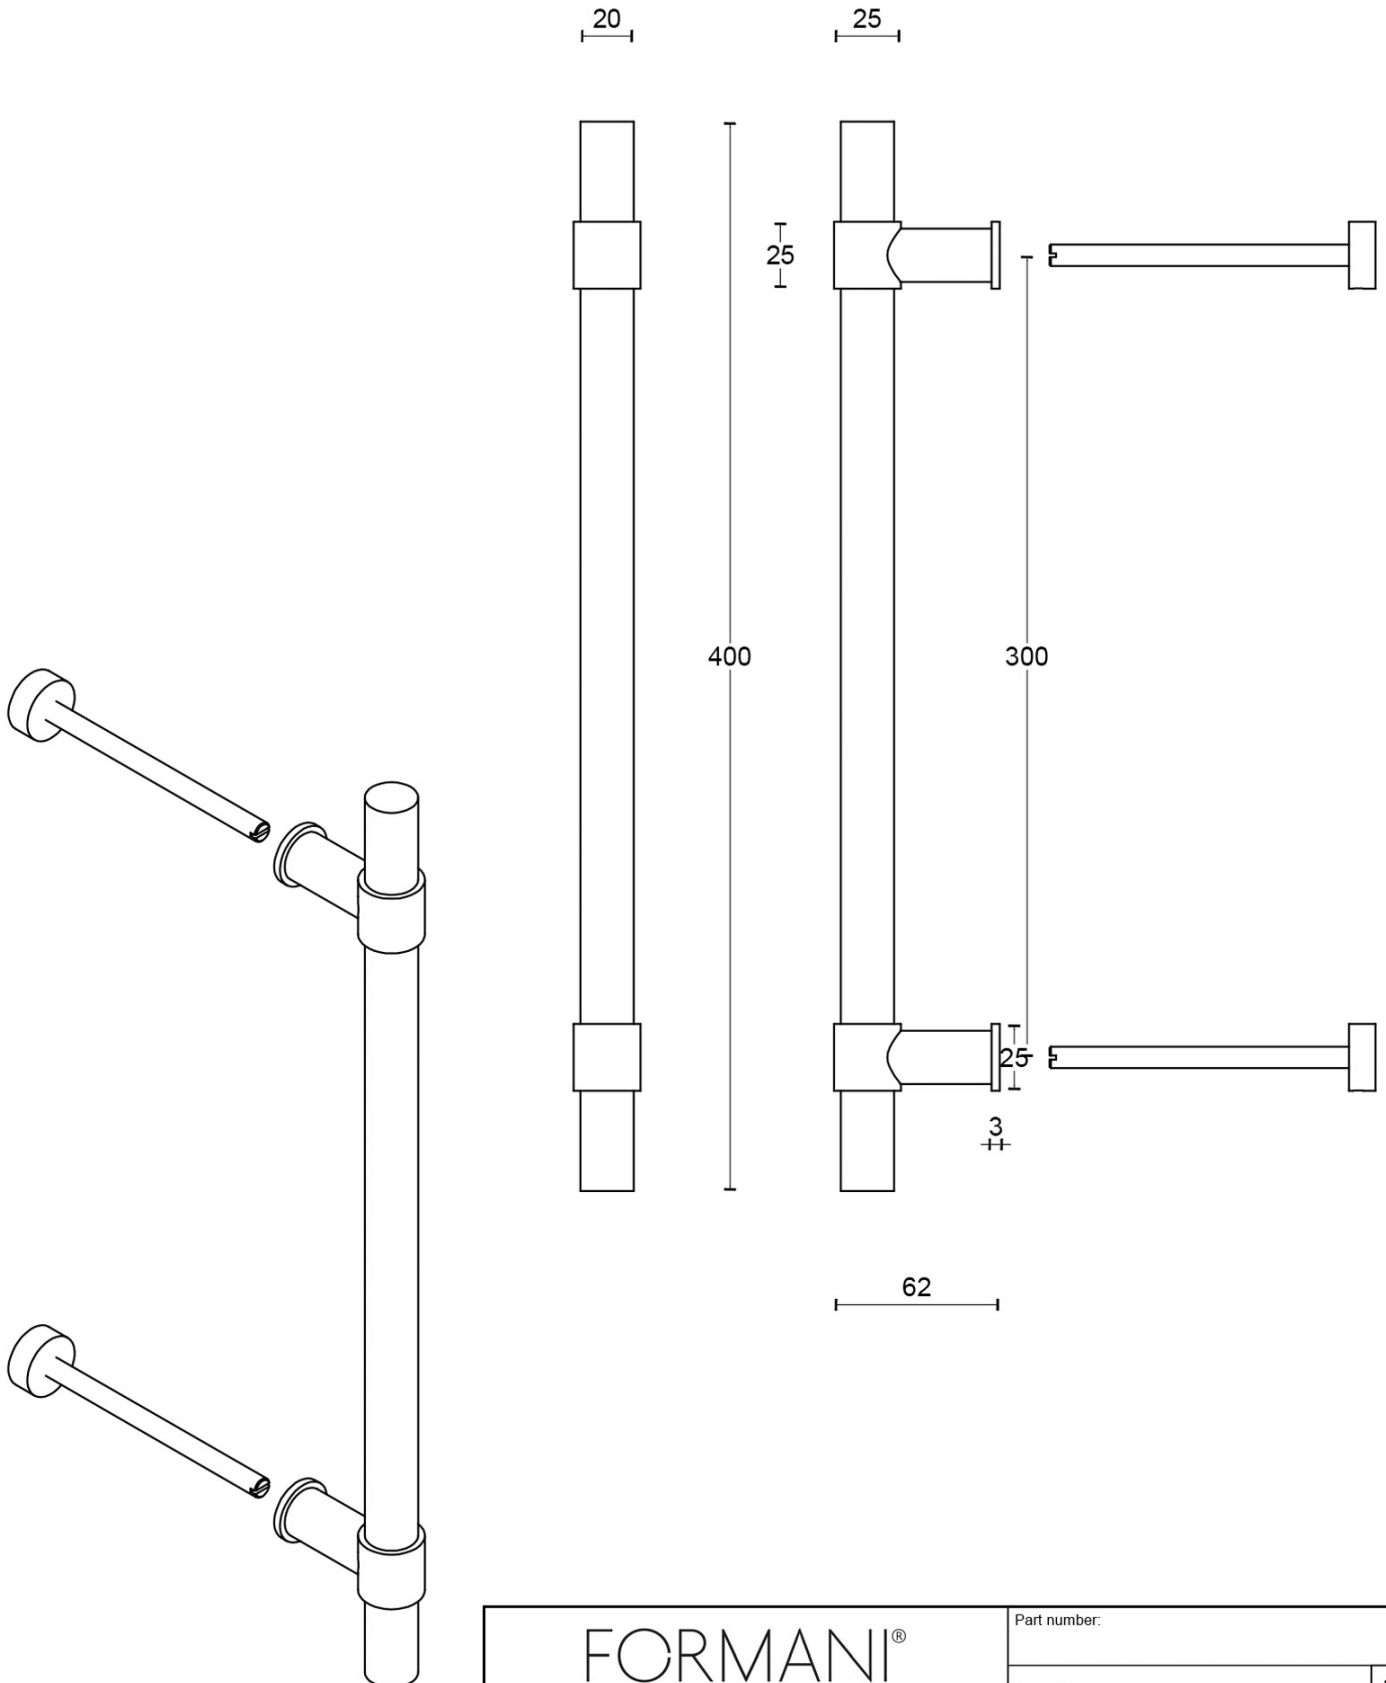

PB400 PS

pull handle including bolt through fixings

Product information

Code: 2701G001BMXX2

Finish: white

UNIT: Piece

Collection: ONE

Designer: Piet Boon

EAN code: 8718009195413

ONE by Piet Boon

The ONE series consists of door, window, and furniture fittings and is complemented by bathroom accessories such as soap dispensers and toilet brush holders, which serve to enrich spaces and create a harmonious whole.

Finishes

- satin stainless steel
- satin black
- bronze
- white
- PVD satin black
- PVD satin gold

PB400 PS

pull handle
bolt through fixing
stainless steel

METALFORM

<p style="text-align: center; font-size: 24px; font-weight: bold;">FORMANI®</p>		Part number:	
		Description:	
Doc no.:	2701G001 PB400 PS V01.dwg	<p style="font-size: 24px; font-weight: bold;">PB400 PS</p>	Format:
Drawn by:	Christian Brimbois		Creation date:
Formani Holland B.V. · Amerikalaan 55 · 6199 AE Maastricht Airport · tel: +31 (0)43 308 90 00 · www.formani.nl · info@formani.nl			