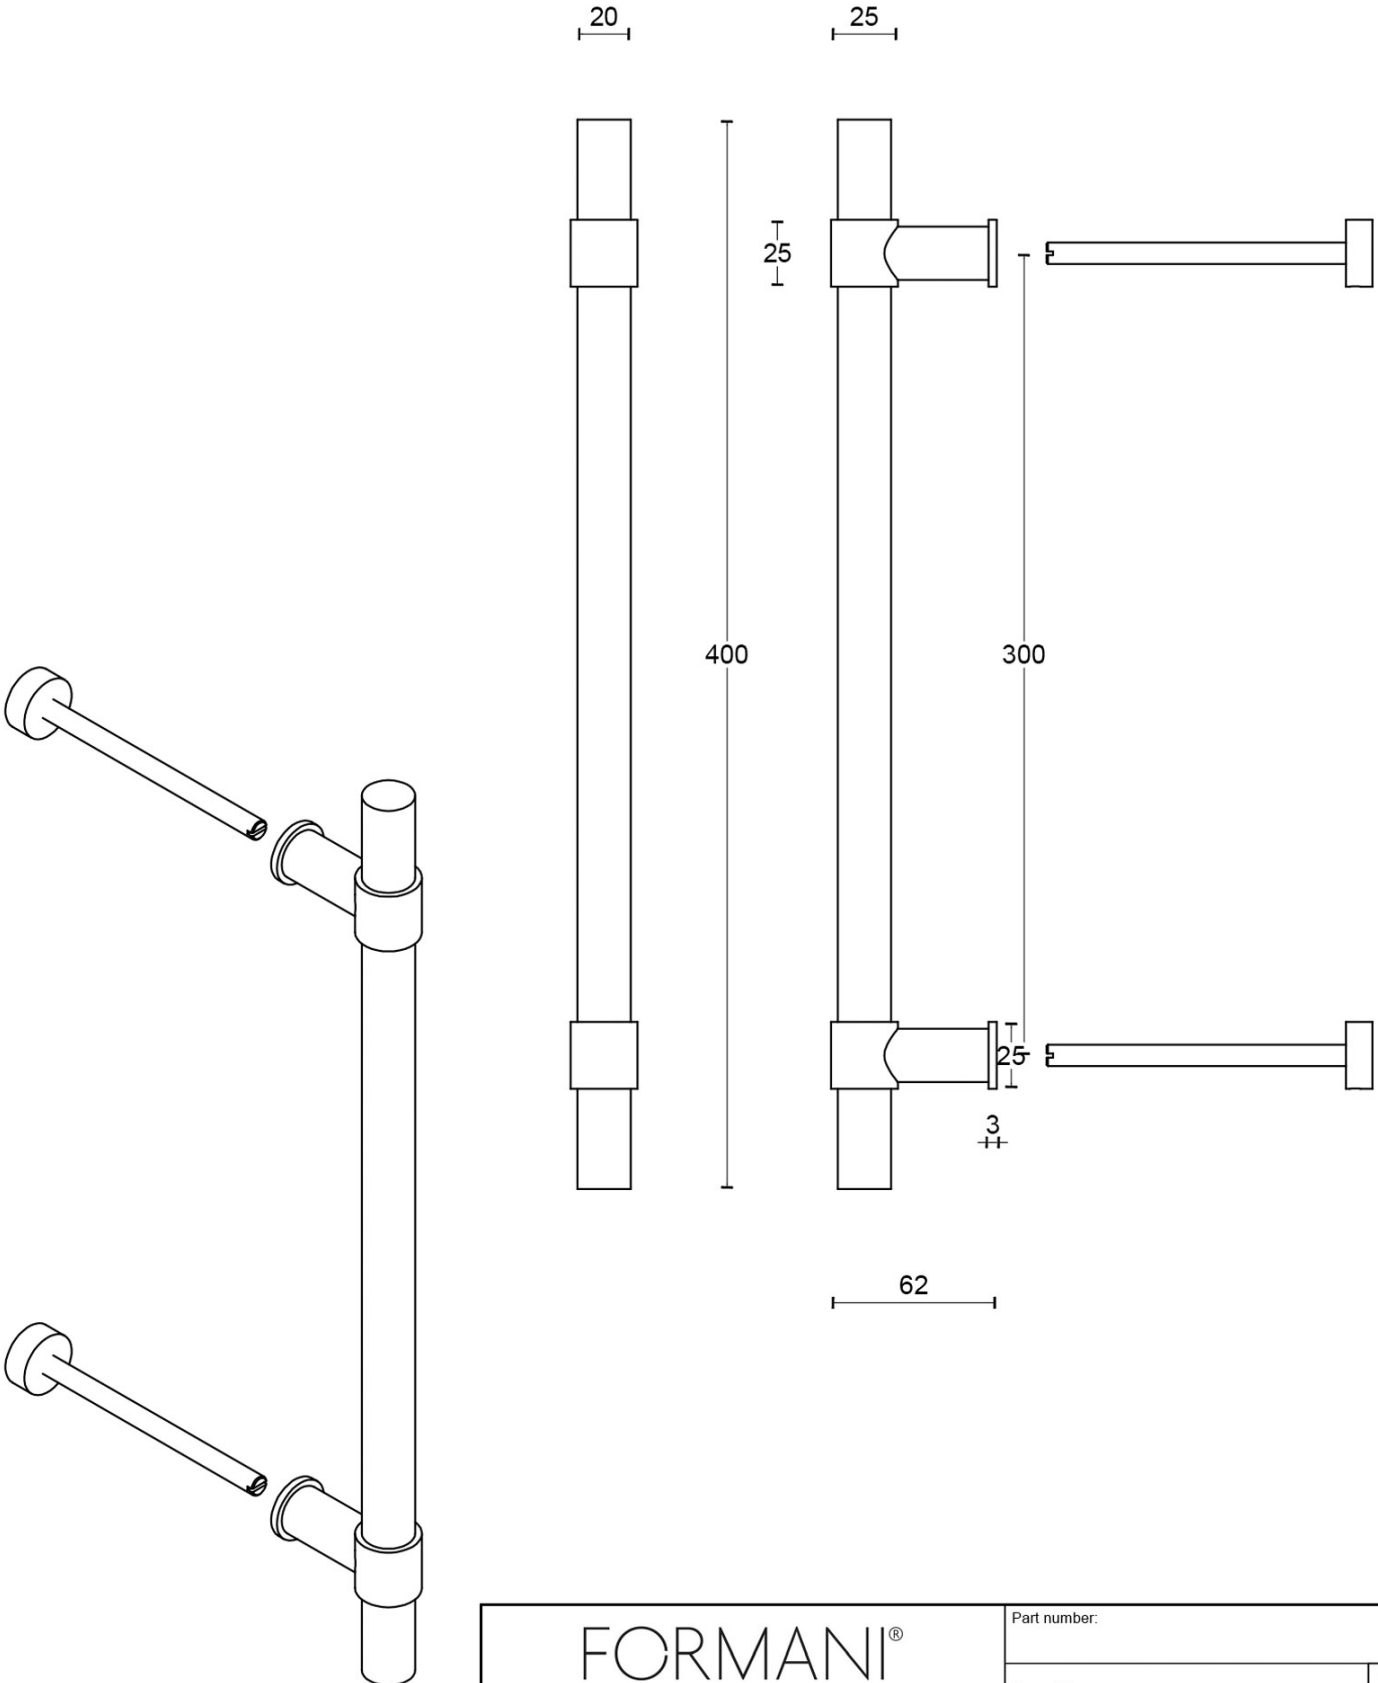

PB400 PS

pull handle including bolt through fixings

Product information

Code: 2701G001IZXX2

Finish: PVD satin black

UNIT: Piece

Collection: ONE

Designer: Piet Boon

EAN code: 8718009394175

ONE by Piet Boon

The ONE series consists of door, window, and furniture fittings and is complemented by bathroom accessories such as soap dispensers and toilet brush holders, which serve to enrich spaces and create a harmonious whole.

Finishes

- satin stainless steel
- satin black
- bronze
- white
- PVD satin black
- PVD satin gold

PB400 PS

METALFORM

pull handle
bolt through fixing
stainless steel

FORMANI®		Part number:	
		Description: PB400 PS	
Doc no.: 2701G001 PB400 PS V01.dwg	Creation date: 25-3-2013	A3	Format:
Drawn by: Christian Brimbois			
Formani Holland B.V. · Amerikalaan 55 · 6199 AE Maastricht Airport · tel: +31 (0)43 308 90 00 · www.formani.nl · info@formani.nl			