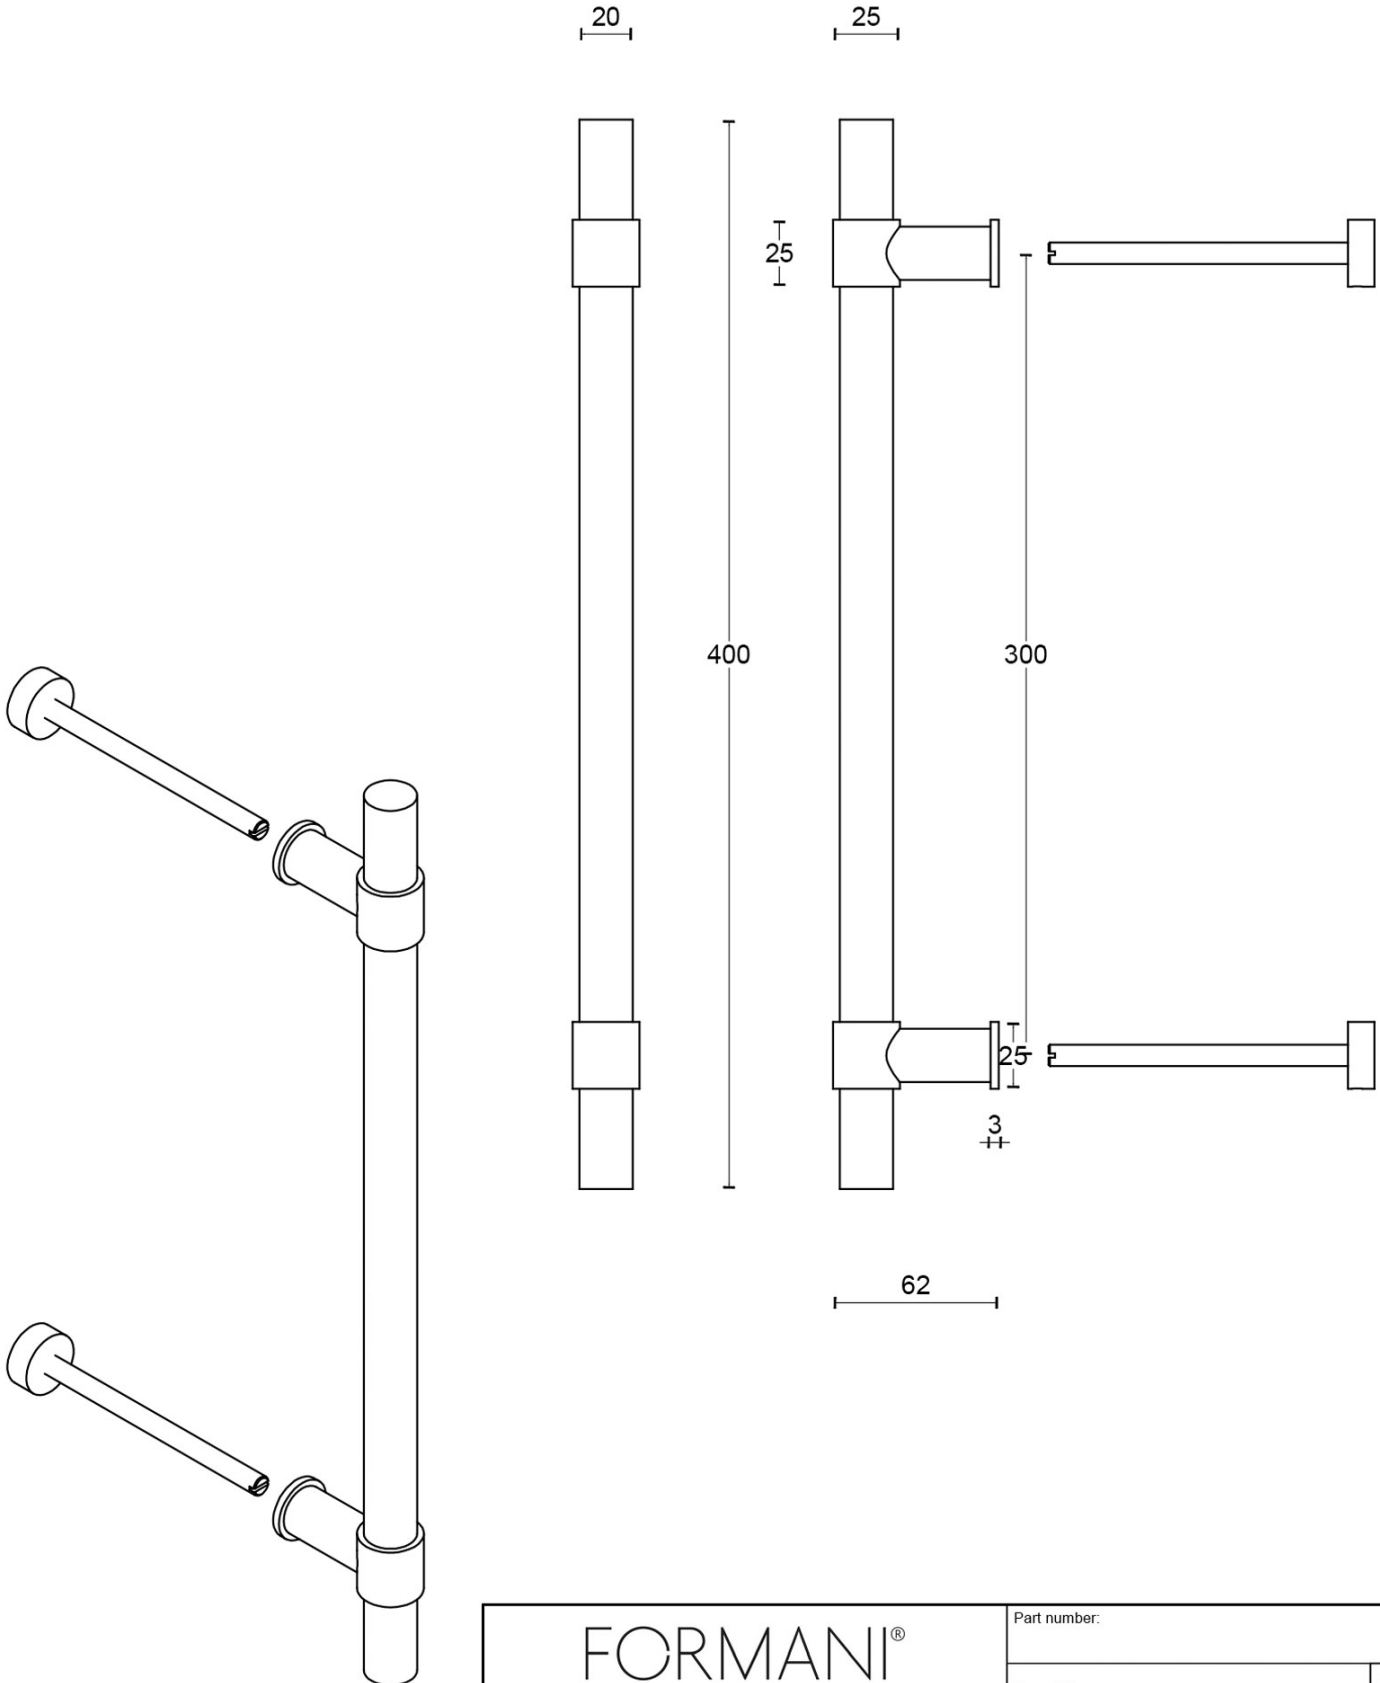

PB400 PS

pull handle including bolt through fixings

Product information

Code: 2701G001IMXX2

Finish: PVD satin gold

UNIT: Piece

Collection: ONE

Designer: Piet Boon

EAN code: 8718009399217

ONE by Piet Boon

The ONE series consists of door, window, and furniture fittings and is complemented by bathroom accessories such as soap dispensers and toilet brush holders, which serve to enrich spaces and create a harmonious whole.

Finishes

- satin stainless steel
- satin black
- bronze
- white
- PVD satin black
- PVD satin gold

PB400 PS

pull handle
bolt through fixing
stainless steel

METALFORM

FORMANI®		Part number:	
		Description: PB400 PS	
Doc no.: 2701G001 PB400 PS V01.dwg	Creation date: 25-3-2013	A3	Format:
Drawn by: Christian Brimbois			
Formani Holland B.V. · Amerikalaan 55 · 6199 AE Maastricht Airport · tel: +31 (0)43 308 90 00 · www.formani.nl · info@formani.nl			