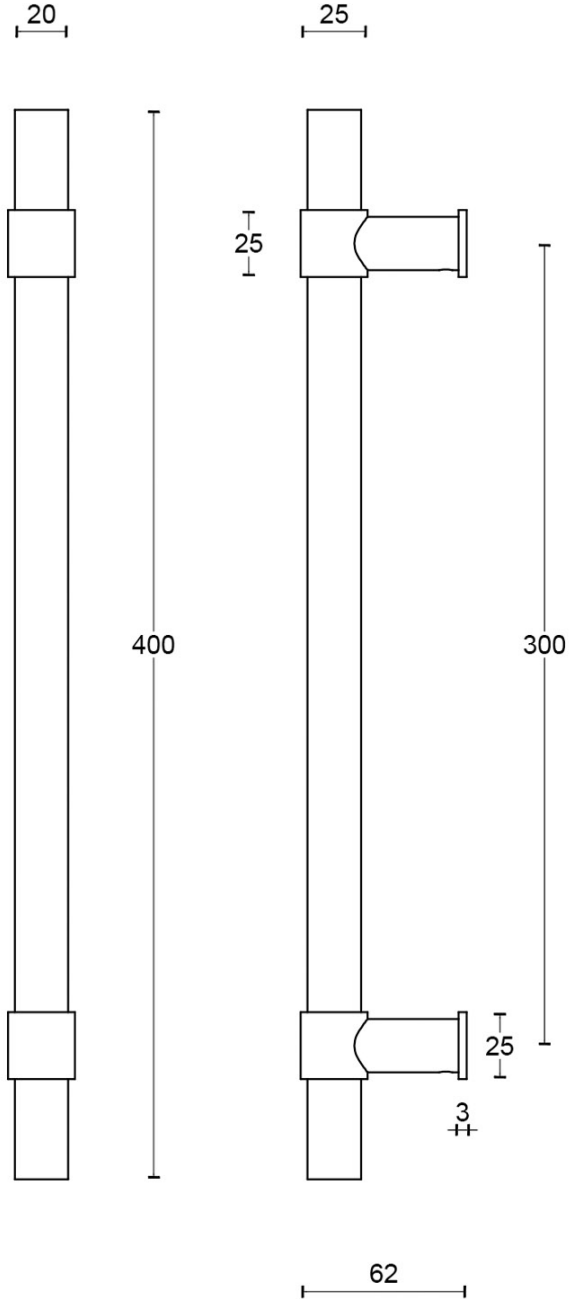

PB400 NP

pull handle including concealed fixings

Product information

Code: 2701G001BRXX1

Finish: bronze

UNIT: Piece

Collection: ONE

Designer: Piet Boon

EAN code: 8718009343289

ONE by Piet Boon

The ONE series consists of door, window, and furniture fittings and is complemented by bathroom accessories such as soap dispensers and toilet brush holders, which serve to enrich spaces and create a harmonious whole.

Finishes

- satin stainless steel
- satin black
- bronze
- white
- PVD satin black
- PVD satin gold

PB400 NP

pull handle
concealed fixing
stainless steel

METALFORM

FORMANI®		Part number:	
		Description: PB400 NP	
Doc no.: 2701G001 PB400 NP V01.dwg	Creation date: 25-3-2013	Format: A3	
Formani Holland B.V. · Amerikalaan 55 · 6199 AE Maastricht Airport · tel: +31 (0)43 308 90 00 · www.formani.nl · info@formani.nl			