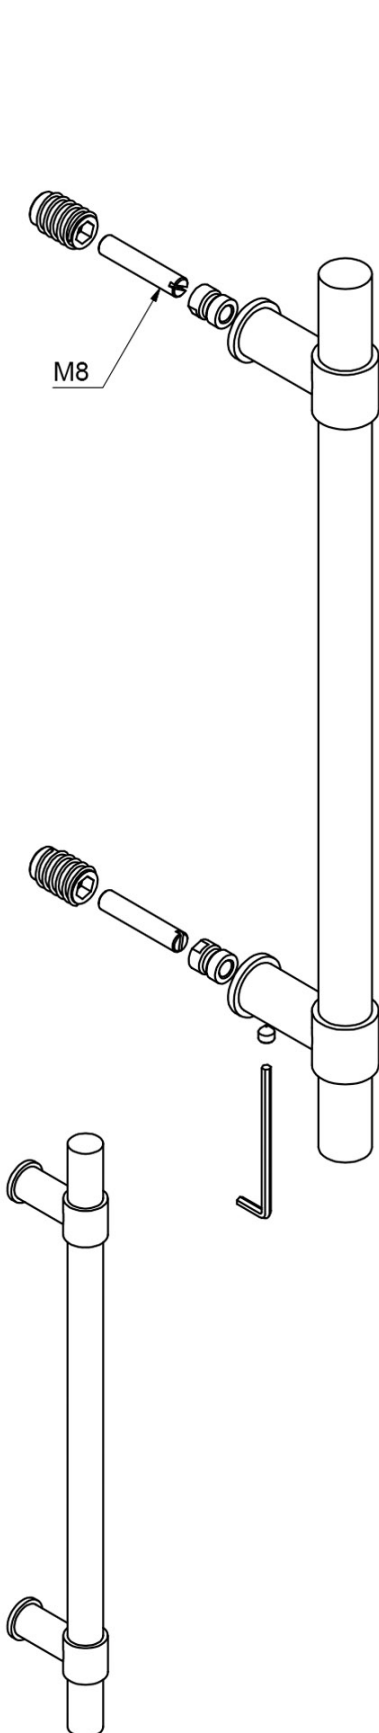

PB400 NP

pull handle including concealed fixings

Product information

Code: 2701G001BRXX1

Finish: bronze

UNIT: Piece

Collection: ONE

Designer: Piet Boon

EAN code: 8718009343289

ONE by Piet Boon

The ONE series consists of door, window, and furniture fittings and is complemented by bathroom accessories such as soap dispensers and toilet brush holders, which serve to enrich spaces and create a harmonious whole.

Finishes

- satin stainless steel
- satin black
- bronze
- white
- PVD satin black
- PVD satin gold

PB400 NP

pull handle
concealed fixing
stainless steel

METALFORM

FORMANI®		Part number:	
		Description: PB400 NP	
Doc no.: 2701G001 PB400 NP V01.dwg	Creation date: 25-3-2013	Format: A3	
Formani Holland B.V. · Amerikalaan 55 · 6199 AE Maastricht Airport · tel: +31 (0)43 308 90 00 · www.formani.nl · info@formani.nl			