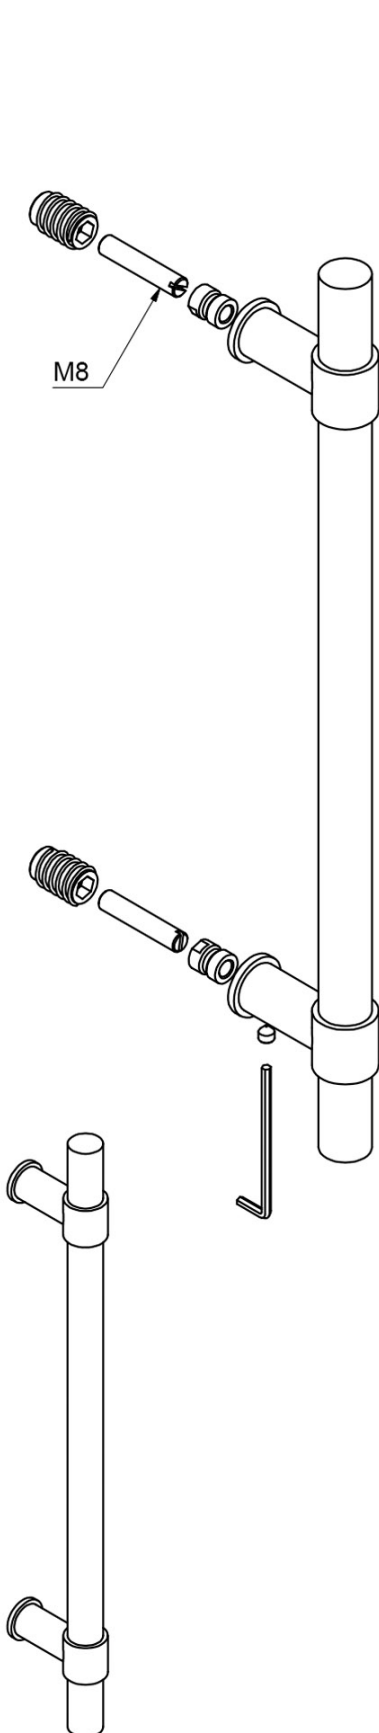

PB400 NP

pull handle
concealed fixing
stainless steel

METALFORM

FORMANI®		Part number:	
		Description: PB400 NP	
Doc no.: 2701G001 PB400 NP V01.dwg	Creation date: 25-3-2013	Format: A3	
Formani Holland B.V. · Amerikalaan 55 · 6199 AE Maastricht Airport · tel: +31 (0)43 308 90 00 · www.formani.nl · info@formani.nl