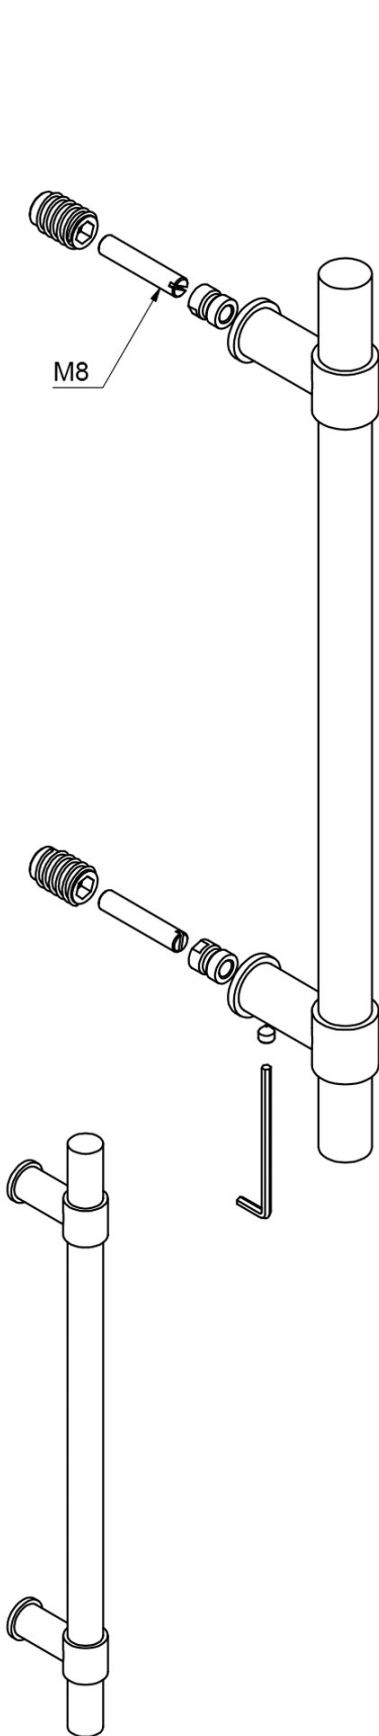

PB400 NP

pull handle including concealed fixings

Product information

Code: 2701G001NMXX1

Finish: satin black

UNIT: Piece

Collection: ONE

Designer: Piet Boon

EAN code: 8718009237588

ONE by Piet Boon

The ONE series consists of door, window, and furniture fittings and is complemented by bathroom accessories such as soap dispensers and toilet brush holders, which serve to enrich spaces and create a harmonious whole.

Finishes

- satin stainless steel
- satin black
- bronze
- white
- PVD satin black
- PVD satin gold

PB400 NP

pull handle
concealed fixing
stainless steel

METALFORM

FORMANI®		Part number:	
		Description: PB400 NP	
Doc no.: 2701G001 PB400 NP V01.dwg	Creation date: 25-3-2013	Format: A3	
Formani Holland B.V. · Amerikalaan 55 · 6199 AE Maastricht Airport · tel: +31 (0)43 308 90 00 · www.formani.nl · info@formani.nl			