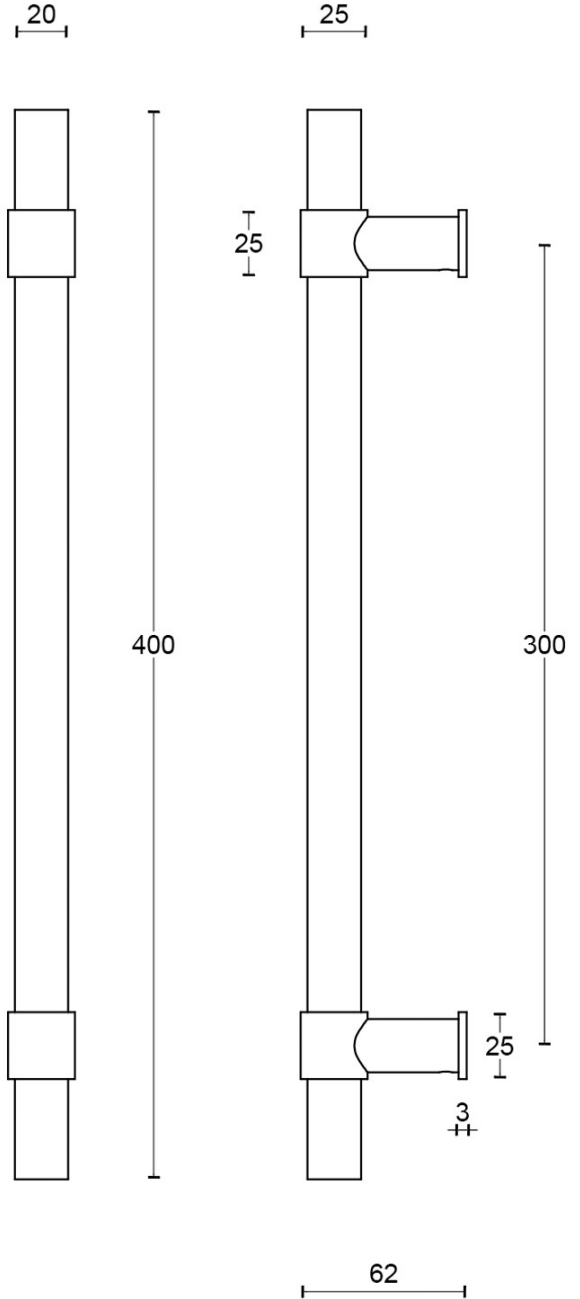

PB400 NP

pull handle including concealed fixings

Product information

Code: 2701G001NMXX1

Finish: satin black

UNIT: Piece

Collection: ONE

Designer: Piet Boon

EAN code: 8718009237588

ONE by Piet Boon

The ONE series consists of door, window, and furniture fittings and is complemented by bathroom accessories such as soap dispensers and toilet brush holders, which serve to enrich spaces and create a harmonious whole.

Finishes

- satin stainless steel
- satin black
- bronze
- white
- PVD satin black
- PVD satin gold

PB400 NP

pull handle
concealed fixing
stainless steel

METALFORM

FORMANI®		Part number:	
		Description: PB400 NP	
Doc no.: 2701G001 PB400 NP V01.dwg	Creation date: 25-3-2013	Format: A3	
Formani Holland B.V. · Amerikalaan 55 · 6199 AE Maastricht Airport · tel: +31 (0)43 308 90 00 · www.formani.nl · info@formani.nl			