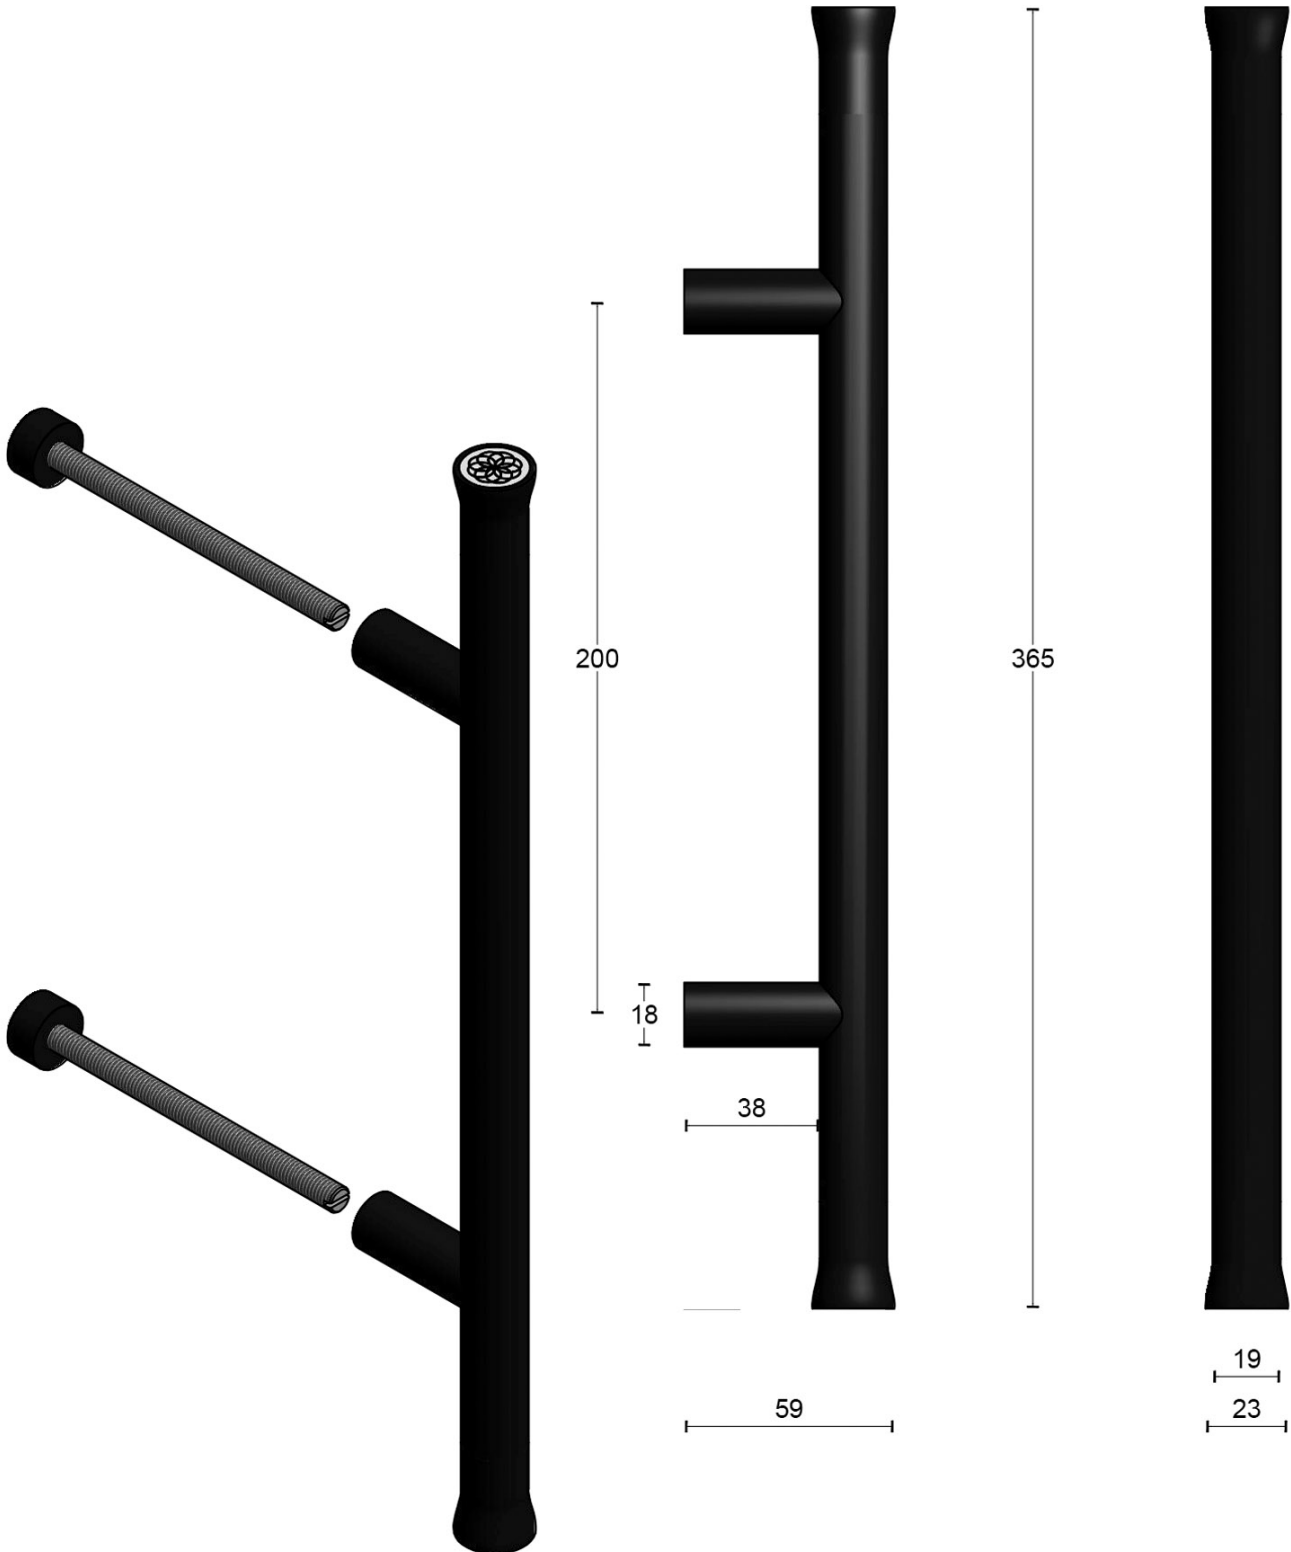

EV365 PS

solid pull handle
bolt through fixing
stainless steel
satin black

METALFORM

FORMANI®		Part number:	
		Description:	
Doc no.:	3101G001NMXX2 EV365 PS NM V02.dwg	EV365 PS NM	Format:
Drawn by:	Christian Brimbois	Creation date:	14-1-2014
Formani Holland B.V. · Amerikalaan 55 · 6199 AE Maastricht Airport · tel: +31 (0)43 308 90 00 · www.formani.nl · info@formani.nl			

A3