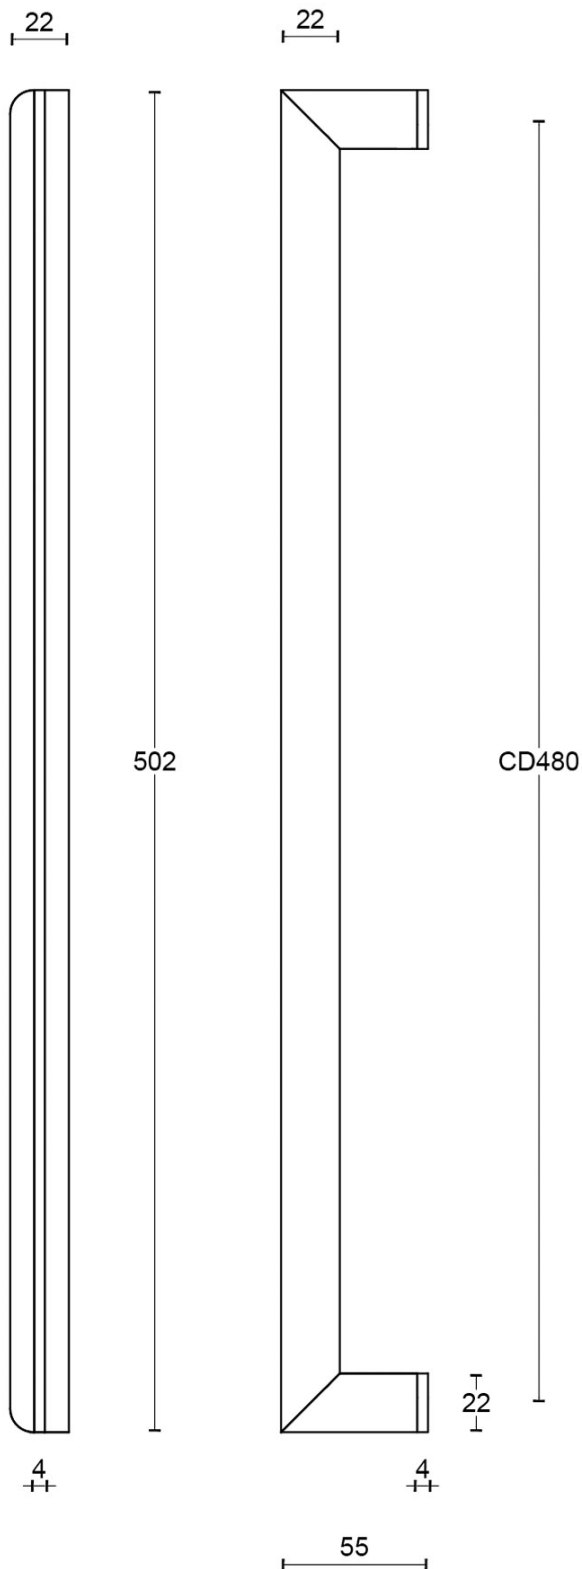

PB422 NP

solid pull handle
concealed fixing
stainless steel/oak wood

METALFORM

FORMANI®		Part number:		
		Description:		
Doc no.:	2701G002 PB422 NP V02.dwg	PB422 NP	Format:	
Drawn by:	Christian Brimbois		Creation date:	27-3-2013
Formani Holland B.V. · Amerikalaan 55 · 6199 AE Maastricht Airport · tel: +31 (0)43 308 90 00 · www.formani.nl · info@formani.nl