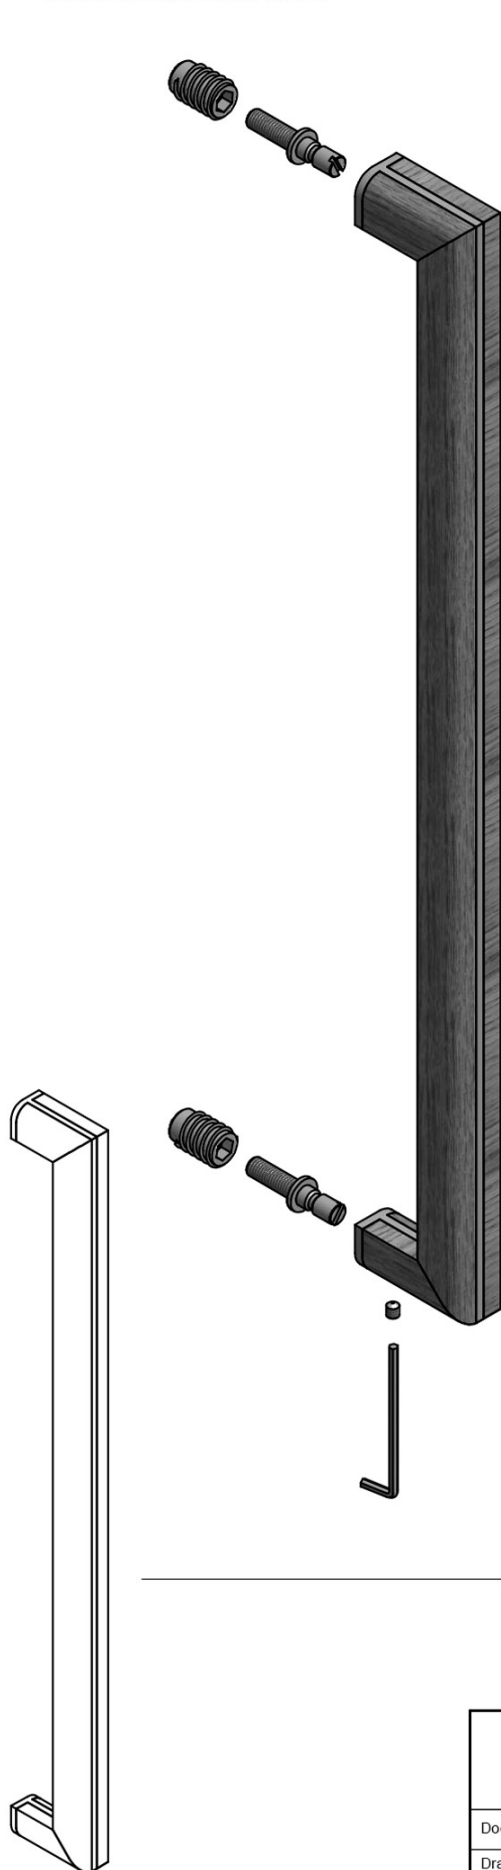

PB422 NP

solid pull handle
concealed fixing
stainless steel/oak wood

METALFORM

FORMANI®		Part number:		
		Description:		
Doc no.:	2701G002 PB422 NP V02.dwg	PB422 NP	Format:	
Drawn by:	Christian Brimbois		Creation date:	27-3-2013
Formani Holland B.V. · Amerikalaan 55 · 6199 AE Maastricht Airport · tel: +31 (0)43 308 90 00 · www.formani.nl · info@formani.nl