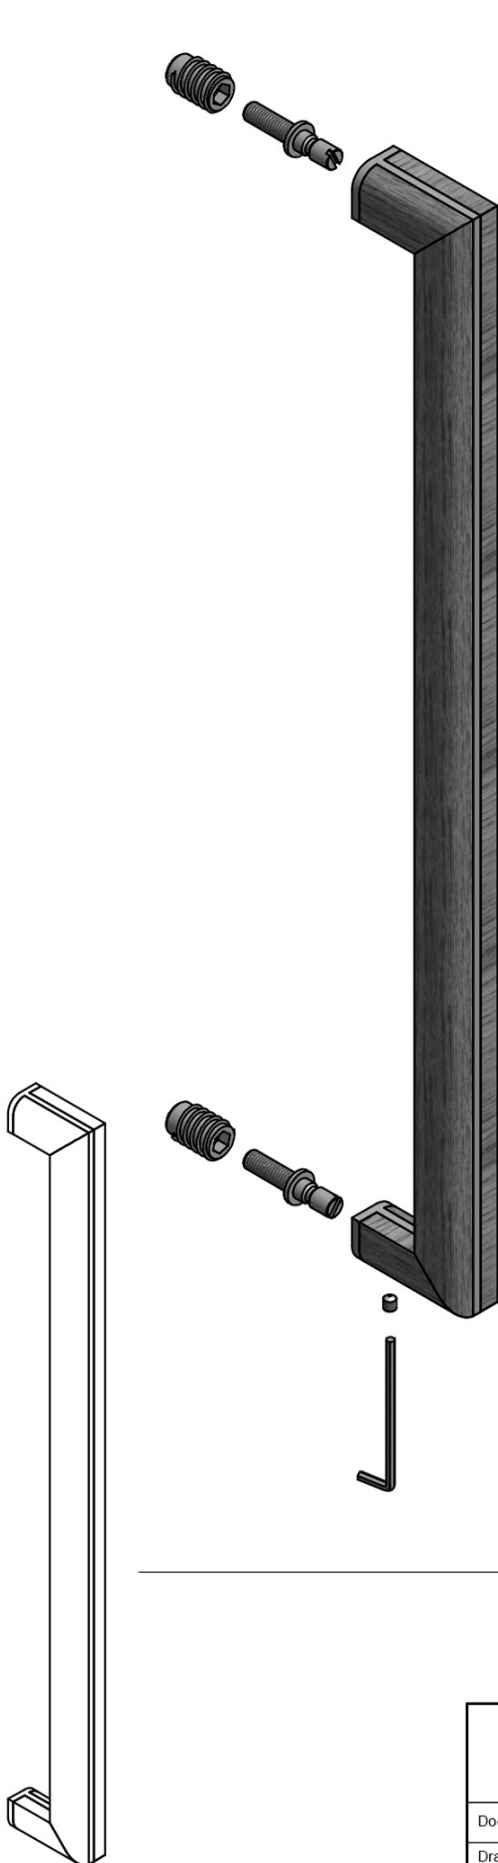

PB422 NP

solid pull handle
concealed fixing
stainless steel/oak wood

METALFORM

FORMANI®		Part number:		
		Description:		
Doc no.:	2701G002 PB422 NP V02.dwg	PB422 NP	Format:	
Drawn by:	Christian Brimbois		Creation date:	27-3-2013
Formani Holland B.V. · Amerikalaan 55 · 6199 AE Maastricht Airport · tel: +31 (0)43 308 90 00 · www.formani.nl · info@formani.nl