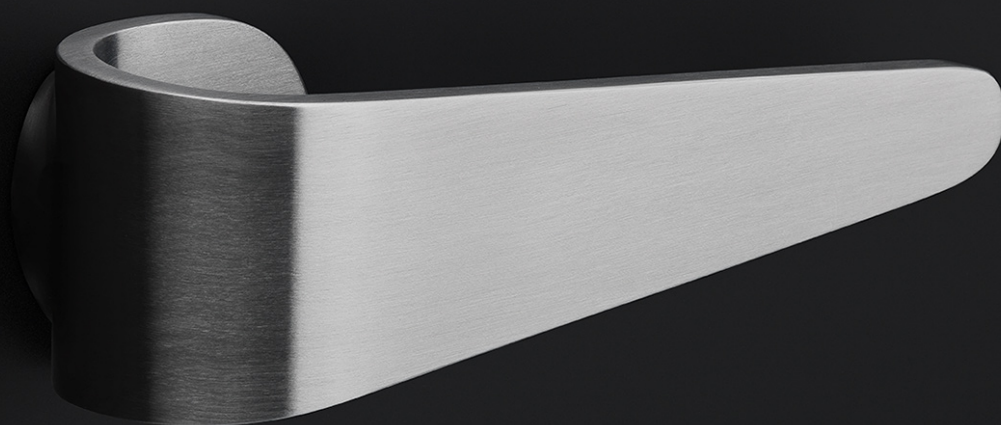

FOLD

by Tord Boontje

METALFORM
FORMANI®