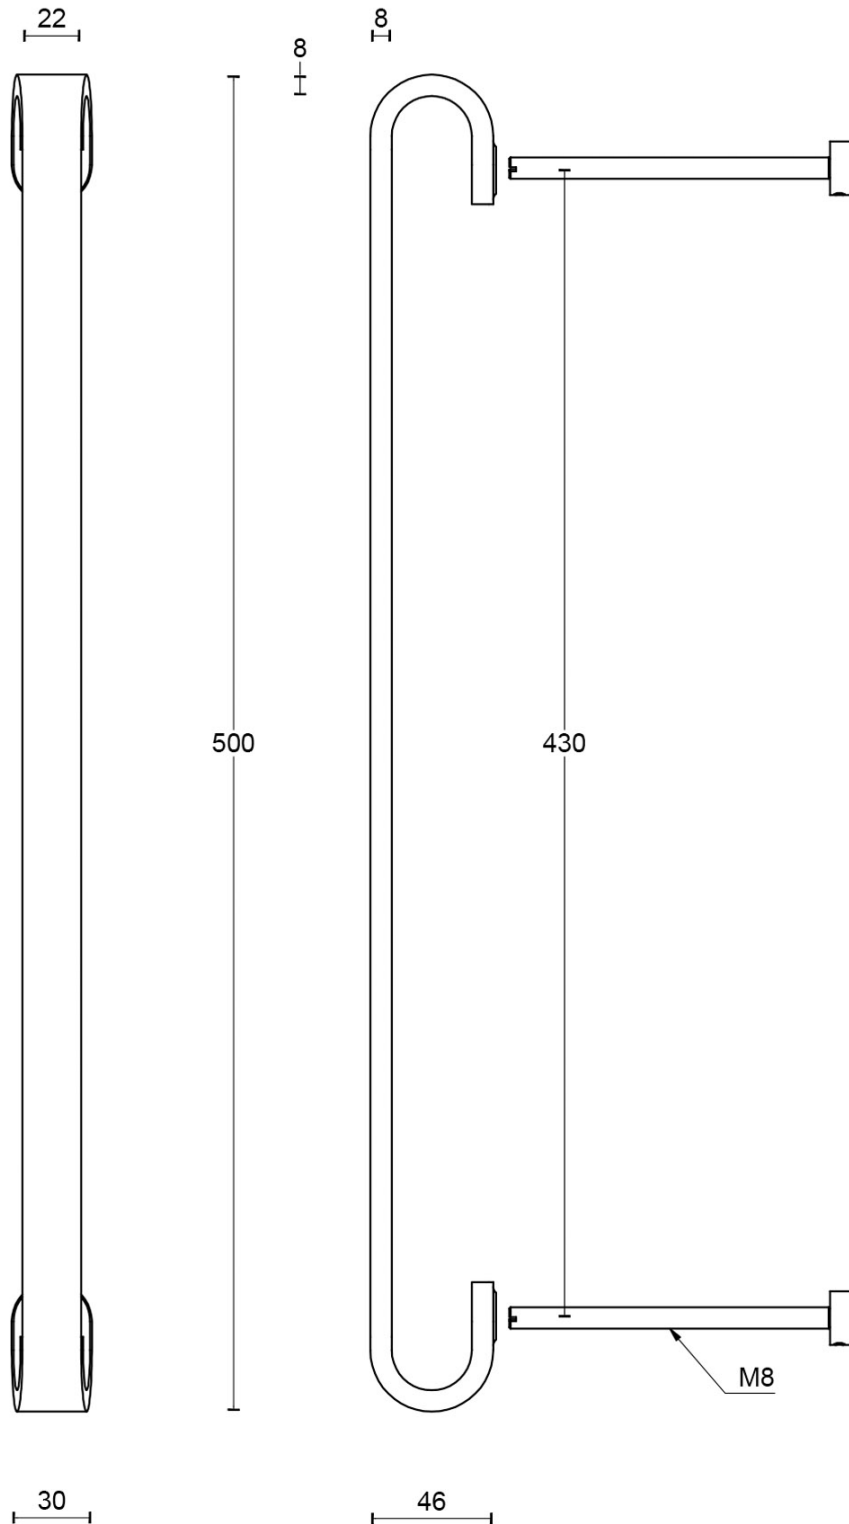

TB500PS

pull handle including bolt through fixings

Product information

Code: 2901G001INXX2

Finish: satin stainless steel

UNIT: Piece

Collection: FOLD

Designer: Tord Boontje

EAN code: 8718009218211

FOLD by Tord Boontje

The FOLD series is a total concept collection consisting of door, window, and furniture fittings.

Finishes

- satin stainless steel

TB500PS

METALFORM

pull handle bolt-through
stainless steel

FOLD

by Tord Boontje

Our FOLD series by Tord Boontje differs fundamentally from traditional models in the way it innovatively blends the classic components of a door fitting – rosette, neck, and handle – into one single element. This is achieved thanks to an astute system with mounting akin to a bayonet system. The result is a door handle that appears to float elegantly on the door. The FOLD's single-piece handle is the first of its kind and the reason the design is considered a masterpiece – it came as no surprise when it received the Red Dot Design Award. The jury said that 'it is not only the technical concept of this door handle that is innovative, but also the implementation of the design down to the last ingenious detail.'