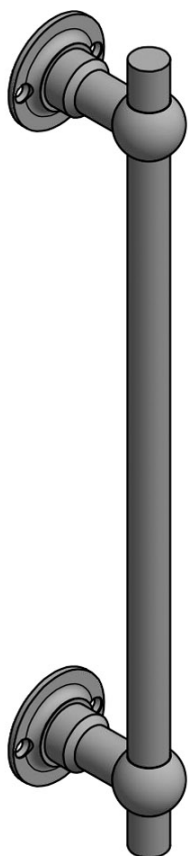

FV360 NP/PS

pull handle including concealed and bolt through fixings

Product information

Code: 1501G080IPXX1

Finish: polished stainless steel

UNIT: Piece

Collection: FERROVIA

Designer: Formani

EAN code: 8718009148020

FERROVIA by Formani

The FERROVIA series is a total concept collection consisting of door, window, and furniture fittings.

Finishes

- satin stainless steel
- polished stainless steel

FV360 NP - PS

pull handle
stainless steel

METALFORM

<h1>FORMANI®</h1>		Part number:	
		Description:	
Doc no.:	1501G080 FV360 NP V02.dwg	<h2>FV360 NP - PS</h2>	Format:
Drawn by:	Christian Brimbois		Creation date:
<small>FORMANI HOLLAND B.V. EUROPALAAN 12 6199 AB MAASTRICHT-AIRPORT NL T +31 (0)43 308 90 00 INFO@FORMANI.COM FORMANI.COM</small>			

FERROVIA

by Formani

Our FERROVIA hardware series is an ode to the railways of the early twentieth century. Having often been used in first-class train carriages, this particular style of door handle is held up as a piece of understated luxury thanks to its elegant shapes, curves, and clean lines. The design is characterized by its spherical shape that connects the lever to its neck. The 'T-handle' was especially popular in train carriage design at the time, and is still a common design feature in many interiors and exteriors. The FERROVIA hardware series has been modernized and produced from solid stainless steel (available in a matte or polished finish). It concerns a total concept collection, including door, window and cabinet fittings and is complemented by the usual accessories, which enable one uniform style to be applied to all areas within the home or any other property.