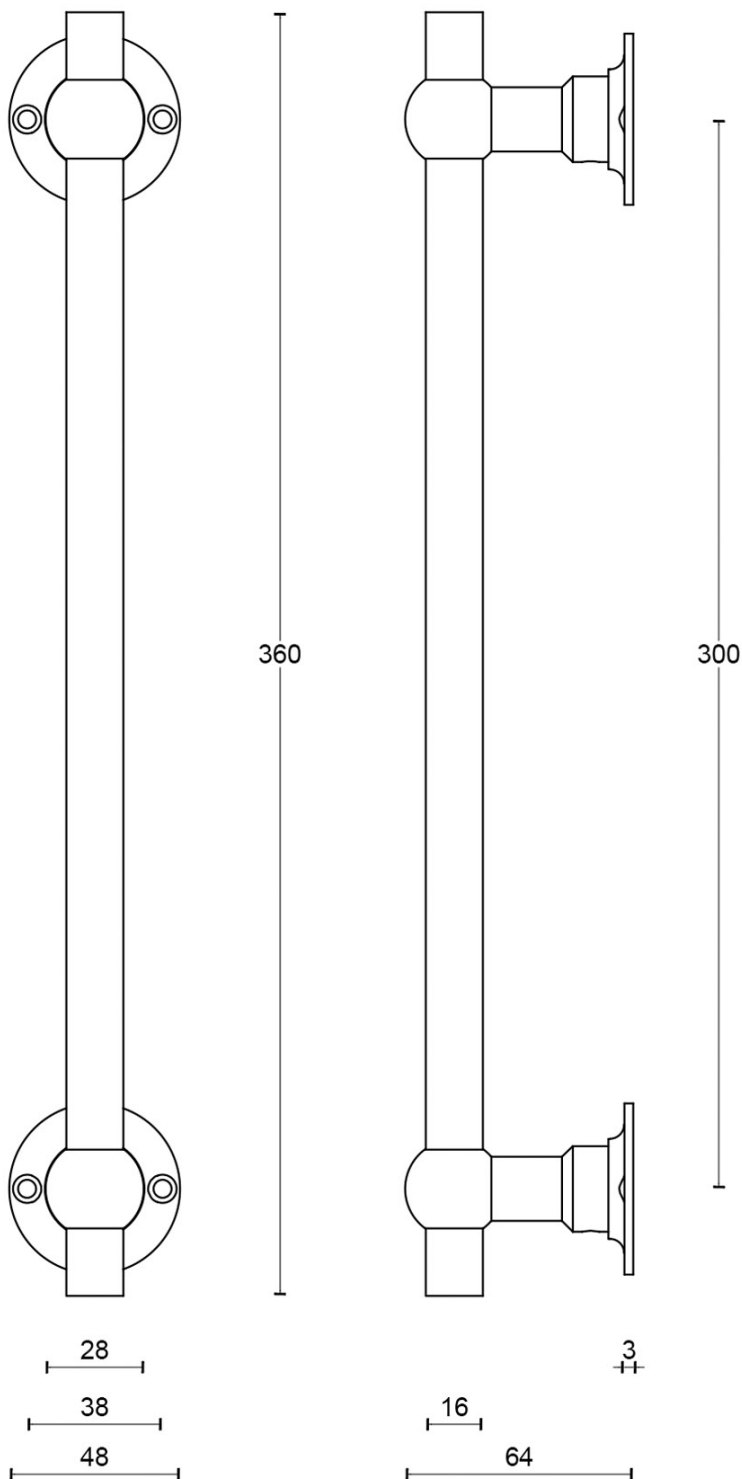

FV360 NP/PS

pull handle including concealed and bolt through fixings

Product information

Code: 1501G080IPXX1

Finish: polished stainless steel

UNIT: Piece

Collection: FERROVIA

Designer: Formani

EAN code: 8718009148020

FERROVIA by Formani

The FERROVIA series is a total concept collection consisting of door, window, and furniture fittings.

Finishes

- satin stainless steel
- polished stainless steel

FV360 NP - PS

pull handle
stainless steel

METALFORM

<h1>FORMANI®</h1>		Part number:	
		Description:	
Doc no.:	1501G080 FV360 NP V02.dwg	<h2>FV360 NP - PS</h2>	Format:
Drawn by:	Christian Brimbois		Creation date:
<small>FORMANI HOLLAND B.V. EUROPALAAN 12 6199 AB MAASTRICHT-AIRPORT NL T +31 (0)43 308 90 00 INFO@FORMANI.COM FORMANI.COM</small>			