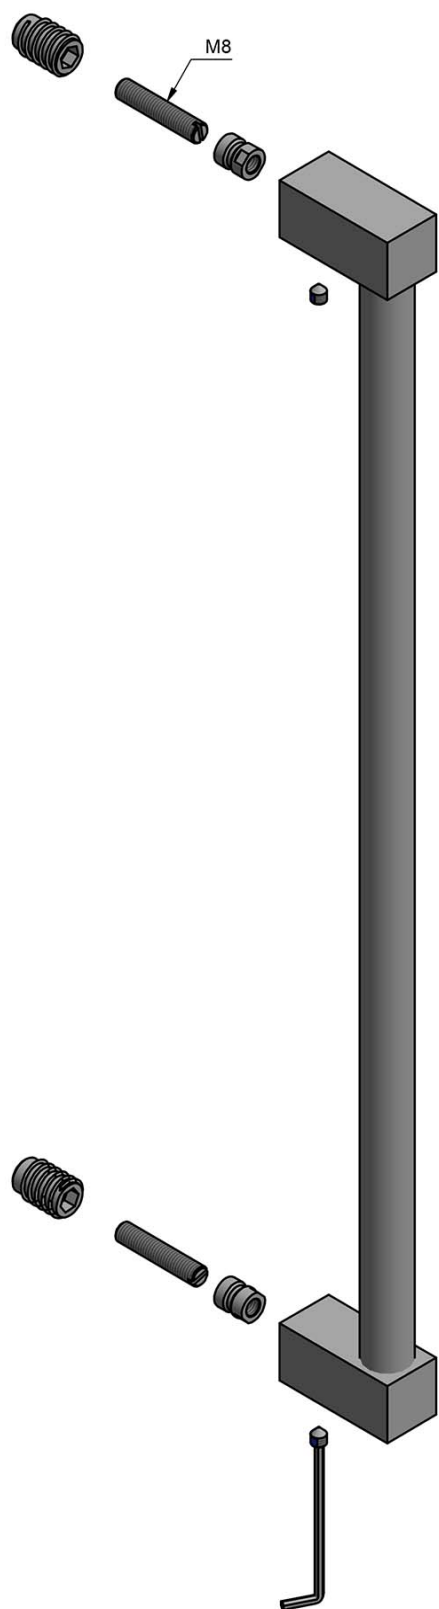

EK500 NP

pull handle including concealed fixings

Product information

Code: 4001G001IZXX1

Finish: PVD satin black

UNIT: Piece

Collection: BOBBY

Designer: Eric Kuster

EAN code: 8718009420126

BOBBY by Eric Kuster

The BOBBY series is a total concept collection consisting of door, window, and furniture fittings.

Finishes

- bronze
- satin stainless steel
- PVD satin black

BOBBY EK500 NP

solid pull handle
concealed fixing
stainless steel

METALFORM

FORMANI [®]	FORMANI HOLLAND B.V. EUROPALAAN 12 6199 AB MAASTRICHT-AIRPORT NL T +31 (0)43 309 90 00 INFO@FORMANI.COM WWW.FORMANI.COM	Type : BOBBY EK500 NP	Version:
	Formani filename: 4001G001_1_EK500-NP_V01.dwg	Description: solid pull handle concealed fixing stainless steel	Format
	Drawn by: Christian Brimbois		A3
Creation date: 20-5-2021			

BOBBY

by Eric Kuster

The design of our BOBBY collection by Eric Kuster combines the elegance of round shapes with clean lines; it is an eye-catching combination in which the various elements are uniquely connected. The rectangular section of the door handle flows subtly, yet powerfully, into a rounded grip that is proportional to the horizontal plate that it is attached to. With every touch, the solid feel of steel transports you to elegance and luxury. The various shapes are simultaneously simple. In combination with the right materials, the BOBBY door handle is the perfect detail to any interior.'