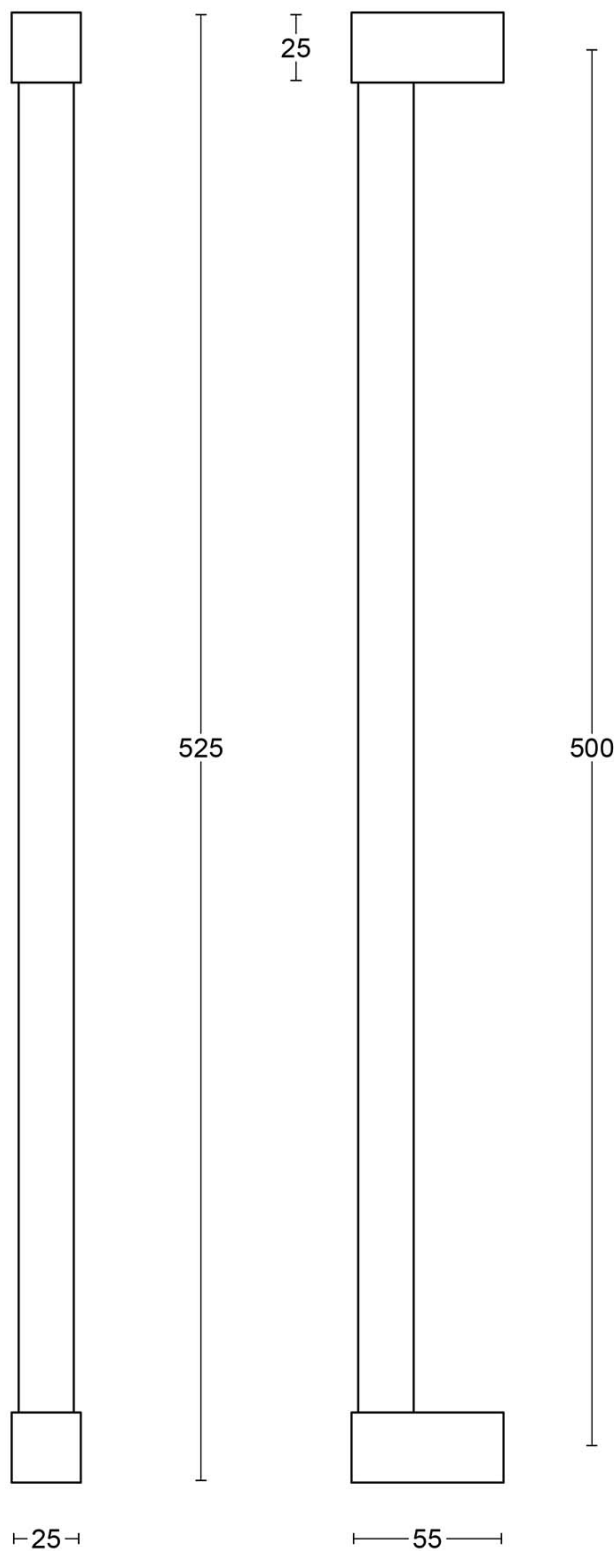

BOBBY EK500 NP

solid pull handle
concealed fixing
stainless steel

METALFORM

FORMANI®	FORMANI HOLLAND B.V. EUROPALAAN 12 6199 AB MAASTRICHT-AIRPORT NL T +31 (0)43 309 90 00 INFO@FORMANI.COM WWW.FORMANI.COM	Type : BOBBY EK500 NP	Version:
	Formani filename: 4001G001_1_EK500-NP_V01.dwg	Description: solid pull handle concealed fixing stainless steel	Format
	Drawn by: Christian Brimbois		A3
Creation date: 20-5-2021