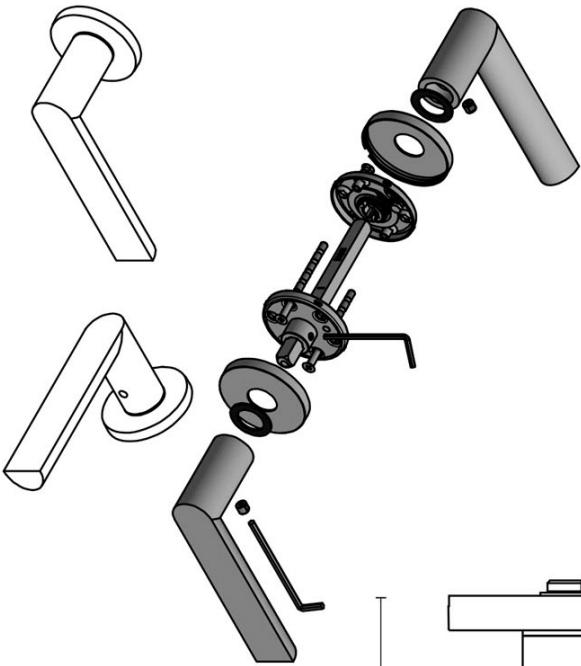

## PBA101-G

solid sprung door handle on rose

### ARC by Piet Boon

The ARC series is a total concept collection consisting of door, window, and furniture fittings.

### Finishes

- satin stainless steel
- PVD satin black

**METALFORM**

**PBA101-G**

lever handle  
stainless steel

<b>FORMANI®</b>		Part number:
Doc no.:	3701D002 PBA101G V01.dwg	Description:
Drawn by:	Christian Brimbois	<b>PBA101-G</b>
Creation date:	4-10-2018	Format:
FORMANI HOLLAND B.V. - EUROPALAAN 12 6199 AB MAASTRICHT-AIRPORT NL T +31 (0)43 308 90 00 INFO@FORMANI.COM FORMANI.COM		<b>A3</b>