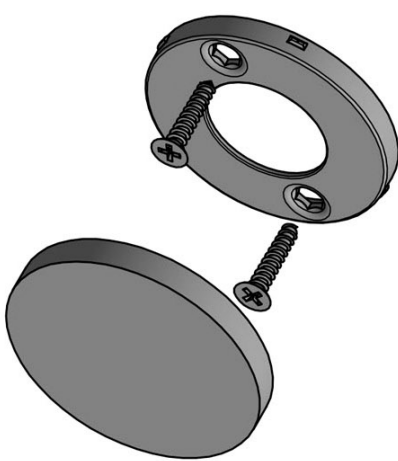

PBAB53

blank escutcheon round

Product information

Code: 3701R001INXX0

Finish: satin stainless steel

UNIT: Piece

Collection: ARC

Designer: Piet Boon

EAN code: 8718009374795

ARC by Piet Boon

The ARC series is a total concept collection consisting of door, window, and furniture fittings.

Finishes

- satin stainless steel
- PVD satin black

PBA-B53

lever handle accessory
blank escutcheon
stainless steel