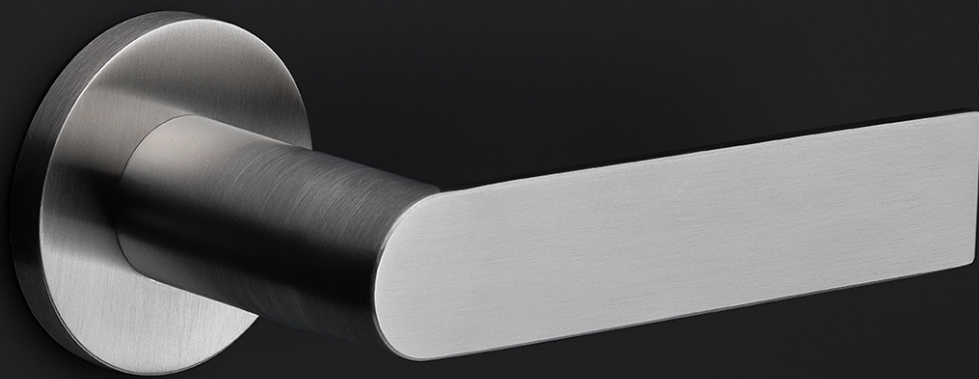

ARC

by Piet Boon

METALFORM
FORMANI®