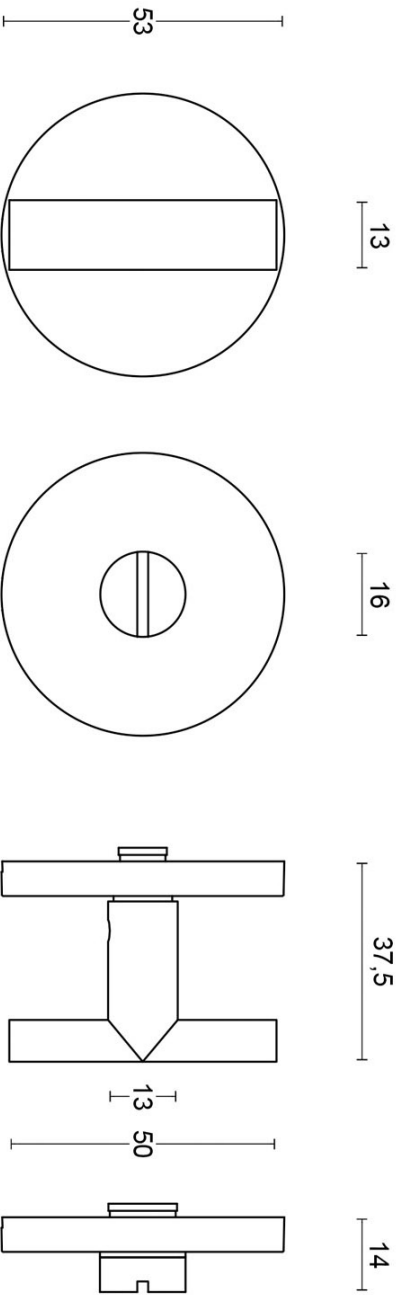

PBA-WC53

lever handle accessory
privacy set
stainless steel

METALFORM

FORMANI®		Part number:	
Doc no.: 3701T001 PBAWC53 UNI V01.dwg		Description:	
Drawn by: Christian Brimbois		PBA-WC53	
Creation date: 9-10-2018		Format:	
FORMANI HOLLAND B.V. · EUROPALAAN 12 6199 AB MAASTRICHT-AIRPORT NL · T +31 (0)43 308 90 00 INFO@FORMANI.COM FORMANI.COM		A3