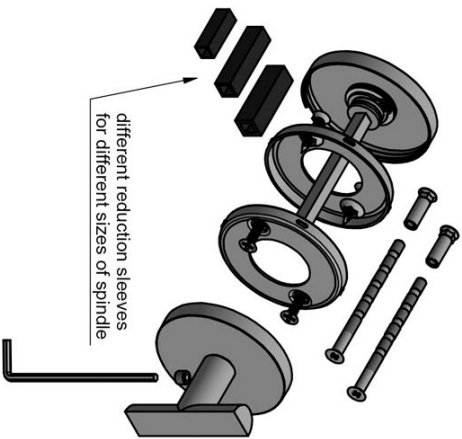

PBAWC53

turn and release set including 5/6/7/8 spindle

Product information

Code: 3701T001IZXXU

Finish: PVD satin black

UNIT: Set

Collection: ARC

Designer: Piet Boon

EAN code: 8718009374870

ARC by Piet Boon

The ARC series is a total concept collection consisting of door, window, and furniture fittings.

Finishes

- satin stainless steel
- PVD satin black

PBA-WC53

lever handle accessory
privacy set
stainless steel