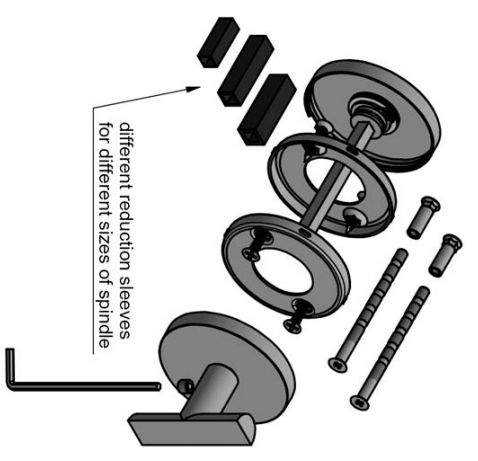

PBAWC53

turn and release set including 5/6/7/8 spindle

Product information

Code: 3701T001INXXU

Finish: satin stainless steel

UNIT: Set

Collection: ARC

Designer: Piet Boon

EAN code: 8718009374887

ARC by Piet Boon

The ARC series is a total concept collection consisting of door, window, and furniture fittings.

Finishes

- satin stainless steel
- PVD satin black

PBA-WC53

lever handle accessory
privacy set
stainless steel