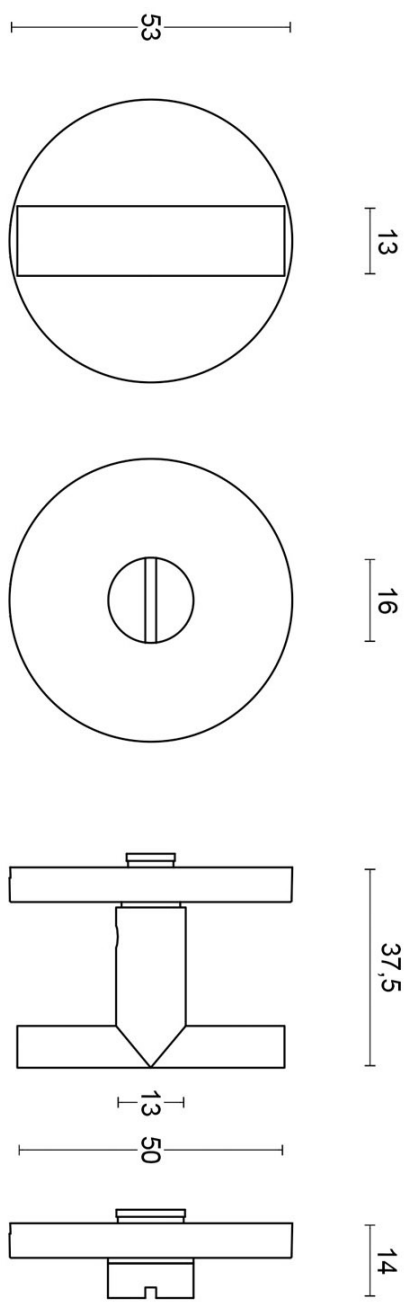

PBA-WC53

lever handle accessory
privacy set
stainless steel

FORMANI®		Part number:	
Doc no.: 3701T001 PBAWC53 UNI V01.dwg		PBA-WC53	
Drawn by: Christian Brimbois Creation date: 9-10-2018			
Description:		Format:	
FORMANI HOLLAND B.V. - EUROPALAAN 12 6199 AB MAASTRICHT-AIRPORT NL T +31 (0)43 308 90 00 INFO@FORMANI.COM FORMANI.COM		A3