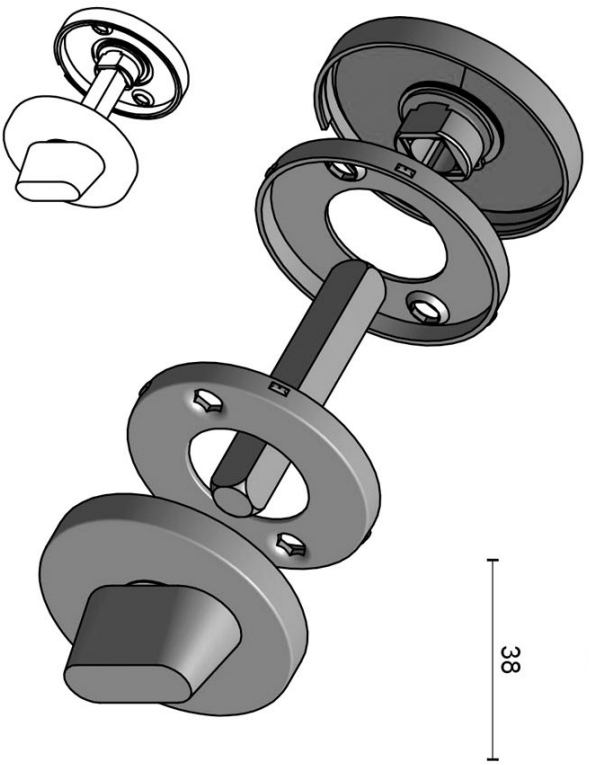

## LBWC50/8

turn and release set including 8mm pin

### Product information

Code: 1501T020INXX0

Finish: satin stainless steel

UNIT: Set

Collection: BASICS

Designer: Formani

EAN code: 8718009079607

### BASICS by Formani

The BASICS series is a total concept collection consisting of door, window, and furniture fittings.

# LBWC50

lever handle accessory  
 privacy set  
 stainless steel