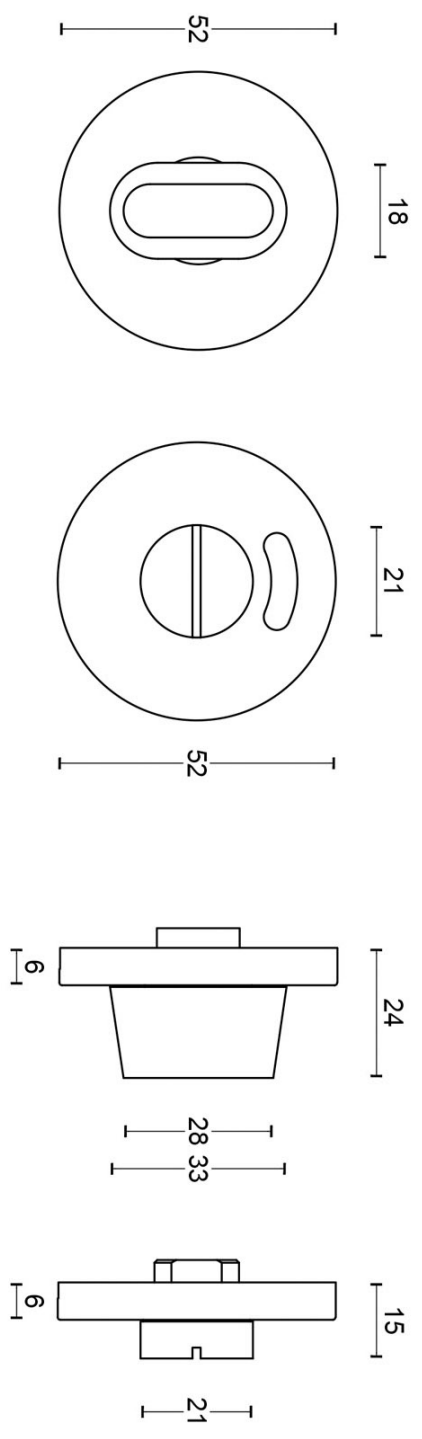

LBWC50

lever handle accessory
privacy set
stainless steel

METALFORM

FORMANI®		Part number:	
Doc no.:	1501T020 LBWC50 V02.dwg	Description:	LBWC50
Drawn by:	Christian Brimbois	Creation date:	17-6-2015
FORMANI HOLLAND B.V. - EUROPALAAN 12 6199 AB MAASTRICHT-AIRPORT NL. T. +31 (0)43 308 90 00 INFO@FORMANI.COM FORMANI.COM		Format:	A3