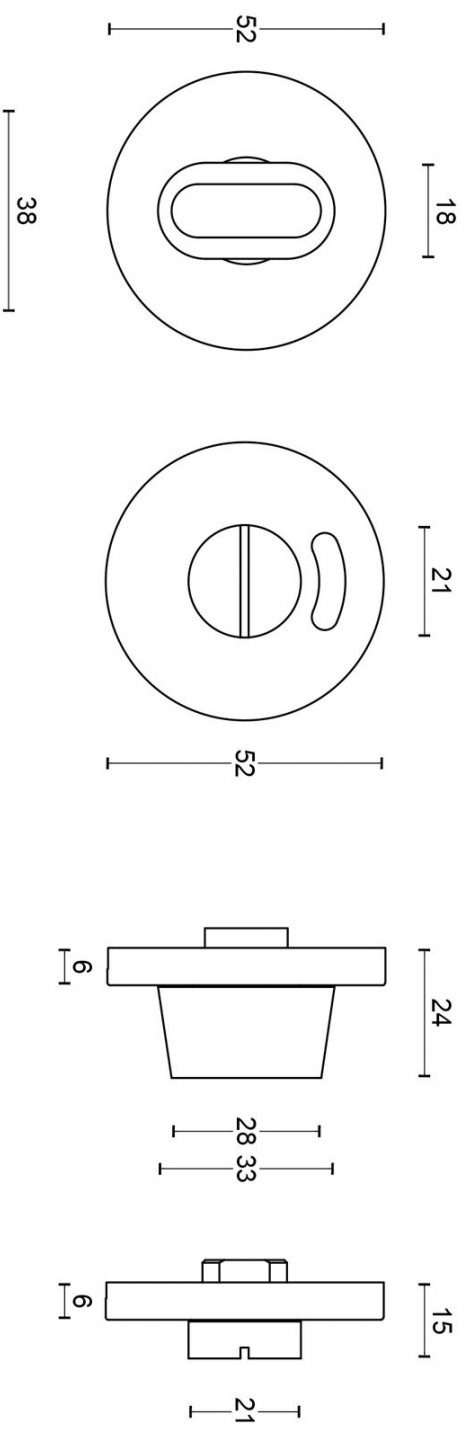

LBWC50/8

turn and release set including 8mm pin

Product information

Code: 1501T020NMXX0

Finish: satin black

UNIT: Set

Collection: BASICS

Designer: Formani

lever handle accessory
privacy set
stainless steel

METALFORM

FORMANI®		Part number:	
Doc no.:	1501T020 LBWC50 V02.dwg	Description:	LBWC50
Drawn by:	Christian Brimbois	Creation date:	17-6-2015
FORMANI HOLLAND B.V. - EUROPALAAN 12 6199 AB MAASTRICHT-AIRPORT NL. T. +31 (0)43 308 90 00 INFO@FORMANI.COM FORMANI.COM		Format:	A3