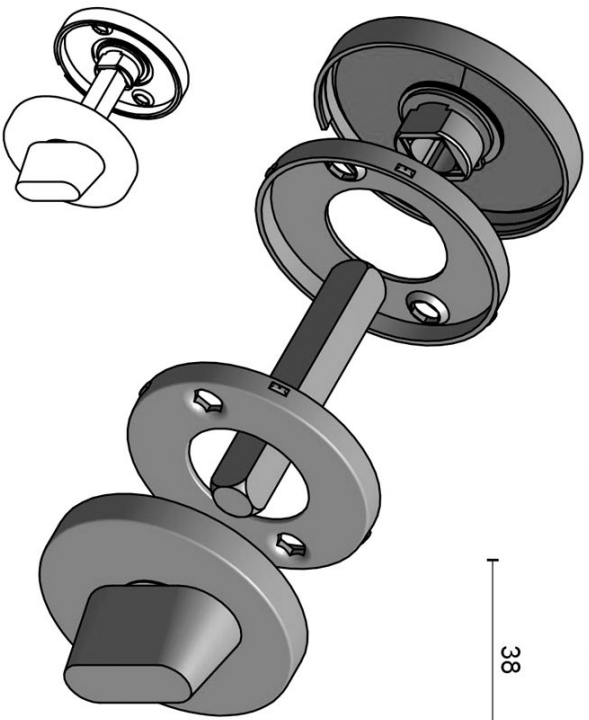

LBWC50/8

turn and release set including 8mm pin

Product information

Code: 1501T020NMXX0

Finish: satin black

UNIT: Set

Collection: BASICS

Designer: Formani

EAN code: 8718009312414

BASICS by Formani

The BASICS series is a total concept collection consisting of door, window, and furniture fittings.

Finishes

- satin stainless steel
- satin black
- PVD gunmetal

LBWC50

lever handle accessory
privacy set
stainless steel

METALFORM

FORMANI®		Part number:	
Doc no.:	1501T020 LBWC50 V02.dwg	Description:	LBWC50
Drawn by:	Christian Brimbois	Creation date:	17-6-2015
FORMANI HOLLAND B.V. - EUROPALAAN 12 6199 AB MAASTRICHT-AIRPORT NL. T. +31 (0)43 308 90 00 INFO@FORMANI.COM FORMANI.COM		Format:	A3