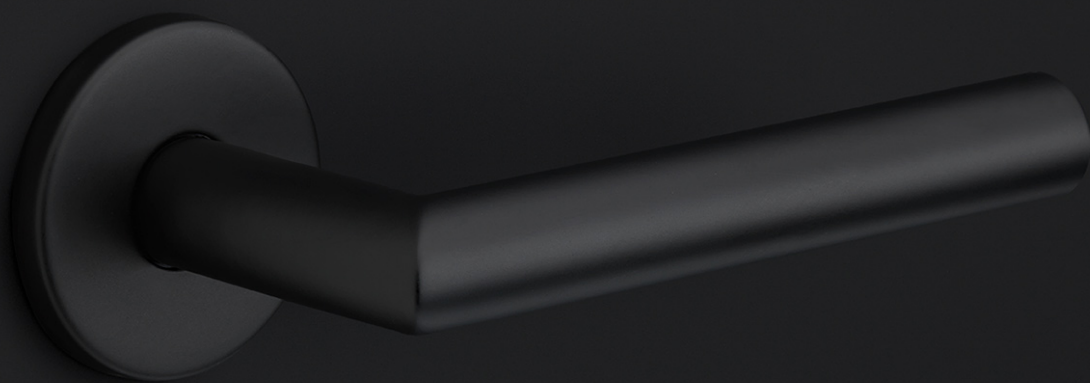

BASICS

by Formani

METALFORM
FORMANI®