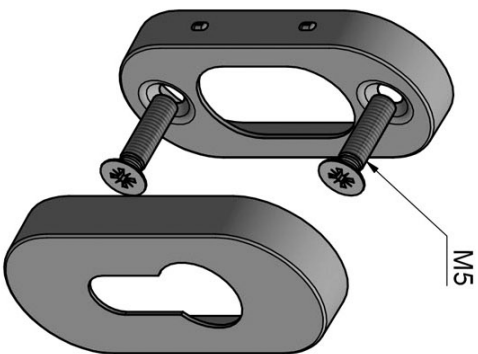

LBY32

profile cylinder escutcheon oval

Product information

Code: 1501Y075INXX0

Finish: satin stainless steel

UNIT: Piece

Collection: BASICS

Designer: Formani

EAN code: 8718009338865

BASICS by Formani

The BASICS series is a total concept collection consisting of door, window, and furniture fittings.

Finishes

- satin stainless steel
- polished stainless steel
- satin black
- PVD gunmetal
- PVD satin gold
- PVD polished copper
- white
- bronze
- PVD satin stainless steel

LBY32

narrow cylinder escutcheon
stainless steel

METALFORM

| | | |
|--|---------------------------|----------------------|
| FORMANI® | | Part number: |
| Doc no.: 1501Y075 LBY32 V01.dwg | | Description: |
| Drawn by: Wouter Kuipers | Creation date: 28-11-2018 | LBY32 |
| FORMANI HOLLAND B.V. - EUROPALAAN 12 6199 AB MAASTRICHT-AIRPORT NL T. +31 (0)43 308 90 00 INFO@FORMANI.COM FORMANI.COM | | Format: A3 |