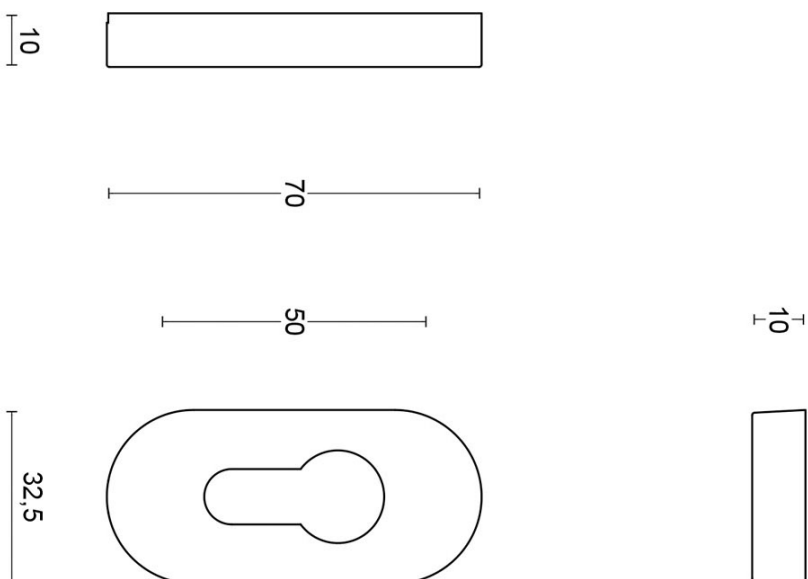

LBY32

narrow cylinder escutcheon
stainless steel

METALFORM

FORMANI®		Part number:
Doc no.: 1501Y075 LBY32 V01.dwg		Description:
Drawn by: Wouter Kuipers	Creation date: 28-11-2018	LBY32
FORMANI HOLLAND B.V. - EUROPALAAN 12 6199 AB MAASTRICHT-AIRPORT NL T. +31 (0)43 308 90 00 INFO@FORMANI.COM FORMANI.COM		Format: A3