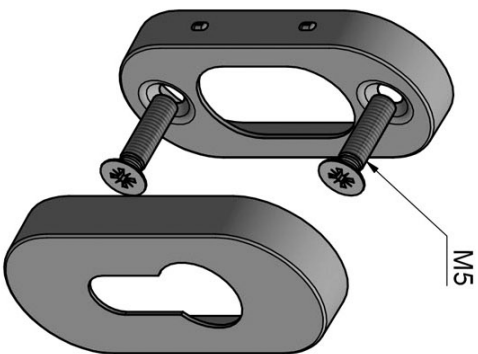

LBY32

profile cylinder escutcheon oval

Product information

Code: 1501Y075IKXX0

Finish: PVD polished copper

UNIT: Piece

Collection: BASICS

Designer: Formani

EAN code: 8718009338841

BASICS by Formani

The BASICS series is a total concept collection consisting of door, window, and furniture fittings.

Finishes

- satin stainless steel
- polished stainless steel
- satin black
- PVD gunmetal
- PVD satin gold
- PVD polished copper
- white
- bronze
- PVD satin stainless steel

LBY32

narrow cylinder escutcheon
stainless steel

METALFORM

FORMANI®		Part number:
Doc no.: 1501Y075 LBY32 V01.dwg		Description:
Drawn by: Wouter Kuipers	Creation date: 28-11-2018	LBY32
FORMANI HOLLAND B.V. - EUROPALAAN 12 6199 AB MAASTRICHT-AIRPORT NL T. +31 (0)43 308 90 00 INFO@FORMANI.COM FORMANI.COM		Format: A3