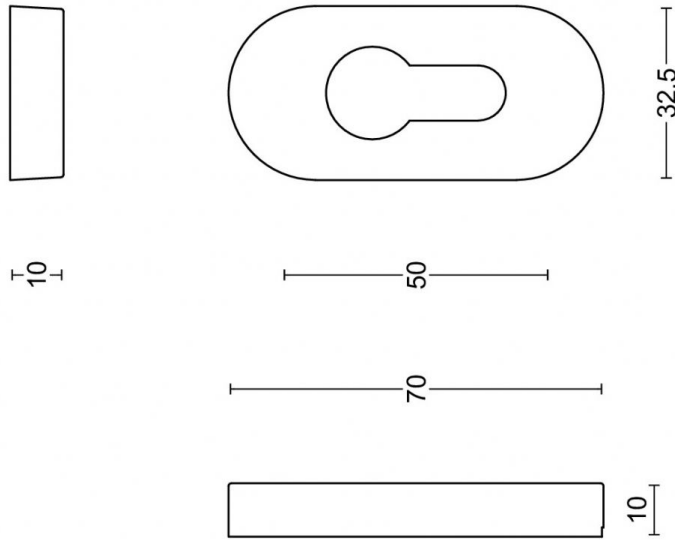

LBY32

small cylinder escutcheon
stainless steel

METALFORM

FORMANI® FORMANI HOLLAND B.V. EUROPALAAN 12 6199 AB MAASTRICHT-AIRPORT NL T +31 (0)43 398.90.00 F +31 (0)43 398.90.01 WWW.FORMANI.COM	Type :	LBY32	Version:	
	Formani filename: 1501Y075_LBY32_V01.dwg	Description:	small cylinder escutcheon stainless steel	Format A3
Drawn by: Semih Aslan				
Creation date: 13-4-2022