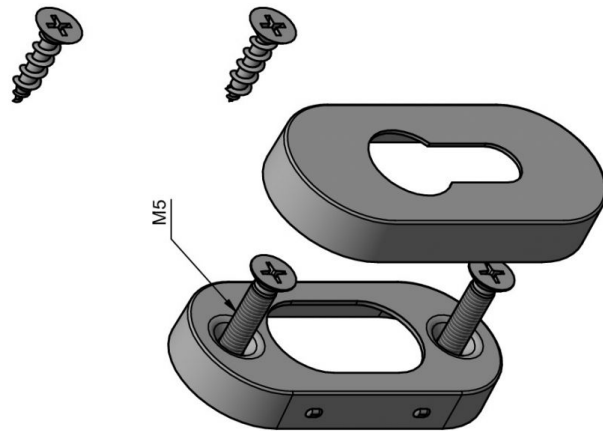

LBY32

small cylinder escutcheon
stainless steel

METALFORM

FORMANI® FORMANI HOLLAND B.V. EUROPALAAN 12 6199 AB MAASTRICHT-AIRPORT NL T +31 (0)43 398.90.00 F +31 (0)43 398.90.01 WWW.FORMANI.COM	Type :	LBY32	Version:	
	Formani filename: 1501Y075_LBY32_V01.dwg	Description:	small cylinder escutcheon stainless steel	Format A3
Drawn by: Semih Aslan				
Creation date: 13-4-2022