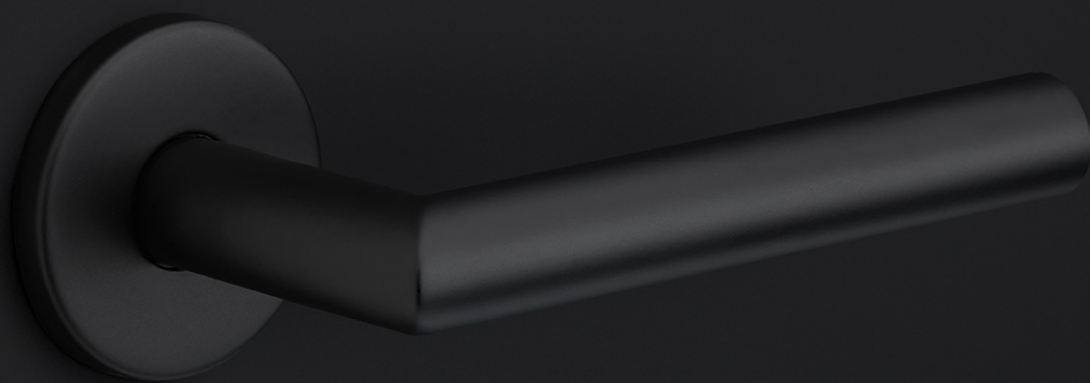

BASICS

by Formani

METALFORM
FORMANI®