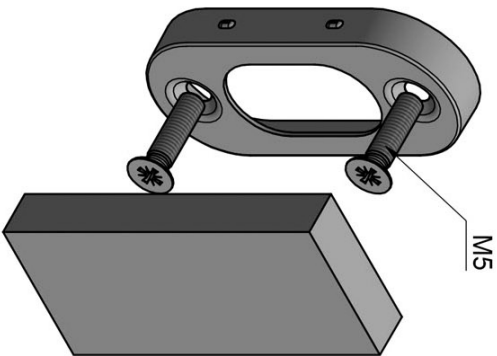

LSQB32

narrow blind escutcheon
stainless steel

METALFORM

FORMANI®		Part number:	
Doc no.: 1501R080 LSQB32 V01.dwg		Description:	
Drawn by: Wouter Kuipers		LSQB32	
Creation date: 27-11-2018		Format: A3	
FORMANI HOLLAND B.V. · EUROPALAAN 12 6199 AB MAASTRICHT-AIRPORT NL · T +31 (0)43 308 90 00 INFO@FORMANI.COM FORMANI.COM