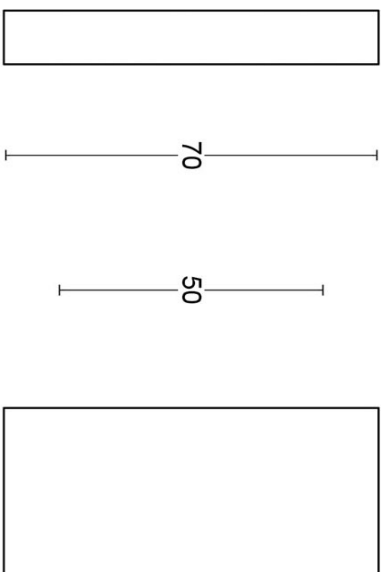

LSQB32

narrow blind escutcheon
stainless steel

METALFORM

FORMANI®		Part number:	
Doc no.: 1501R080 LSQB32 V01.dwg		Description:	
Drawn by: Wouter Kuipers		LSQB32	
Creation date: 27-11-2018		Format: A3	
FORMANI HOLLAND B.V. · EUROPALAAN 12 6199 AB MAASTRICHT-AIRPORT NL · T +31 (0)43 308 90 00 INFO@FORMANI.COM FORMANI.COM