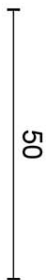

LSQBY50

cylinder escutcheon

Product information

Code: BOBBY_1501Y062BRXX0

Finish: bronze

UNIT: Piece

Collection: BOBBY

Designer: Eric Kuster

EAN code: 8718009366592

BOBBY by Eric Kuster

The BOBBY series is a total concept collection consisting of door, window, and furniture fittings.

Finishes

- satin stainless steel
- satin black
- satin stainless steel
- PVD satin stainless steel
- polished stainless steel
- satin black
- white
- satin stainless steel
- satin black
- satin stainless steel
- satin black
- satin stainless steel
- bronze
- PVD satin black
- PVD satin black

LSQBY50

lever handle accessory
profile cylinder escutcheon
stainless steel

METALFORM

FORMANI®		Part number: 1501Y010 LSQBY50 V01	
Doc no.: 1501Y010 LSQBY50 V01.dwg		Description: LSQBY50	
Drawn by: Christian Brimbois		Creation date: 10-2-2014	
Format: A3		Formani Holland B.V. · Amerikalaan 55 · 6199 AE Maastricht Airport · tel: +31 (0)43 308 90 00 · www.formani.nl · info@formani.nl	

BOBBY

by Eric Kuster

The design of our BOBBY collection by Eric Kuster combines the elegance of round shapes with clean lines; it is an eye-catching combination in which the various elements are uniquely connected. The rectangular section of the door handle flows subtly, yet powerfully, into a rounded grip that is proportional to the horizontal plate that it is attached to. With every touch, the solid feel of steel transports you to elegance and luxury. The various shapes are simultaneously simple. In combination with the right materials, the BOBBY door handle is the perfect detail to any interior.'