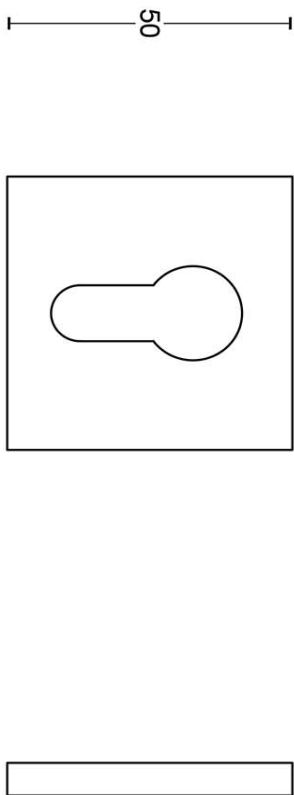

LSQBY50

lever handle accessory
profile cylinder escutcheon
stainless steel

METALFORM

FORMANI®		Part number: 1501Y010 LSQBY50 V01	
Doc no.: 1501Y010 LSQBY50 V01.dwg		Description: LSQBY50	
Drawn by: Christian Brimbois		Creation date: 10-2-2014	
Format: A3		Formani Holland B.V. · Amerikalaan 55 · 6199 AE Maastricht Airport · tel: +31 (0)43 308 90 00 · www.formani.nl · info@formani.nl