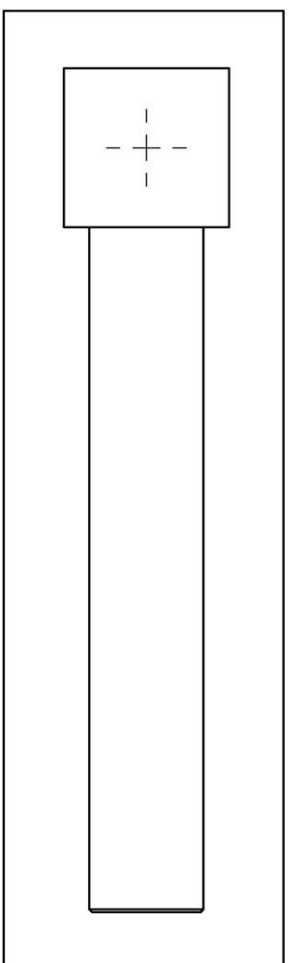

EK100G

solid sprung door handle on horizontal plate

Product information

Code: 4001D001INXX0

Finish: satin stainless steel

UNIT: Pair

Collection: BOBBY

Designer: Eric Kuster

EAN code: 8718009419816

BOBBY by Eric Kuster

The BOBBY series is a total concept collection consisting of door, window, and furniture fittings.

Finishes

- bronze
- satin stainless steel
- PVD satin black

BOBBY EK100

solid sprung lever handle
attached to solid plate
stainless steel

METALFORM

<p>FORMANI®</p> <p>FORMANI HOLLAND B.V. EUROPEAN HALL 12 6199 AB MAASTRICHT-AIRPORT NL T +31 (0)43 308 90 00 INFO@FORMANI.COM WWW.FORMANI.COM</p>		<p>Type : BOBBY EK100</p>		<p>Version:</p>	
<p>Formani filename: 4001D001_EK100_V02.dwg</p>		<p>Description: solid sprung lever handle attached to solid plate stainless steel</p>		<p>Format: A3</p>	
<p>Drawn by: Christian Birnbois</p>					
<p>Creation date: 21-6-2021</p>					