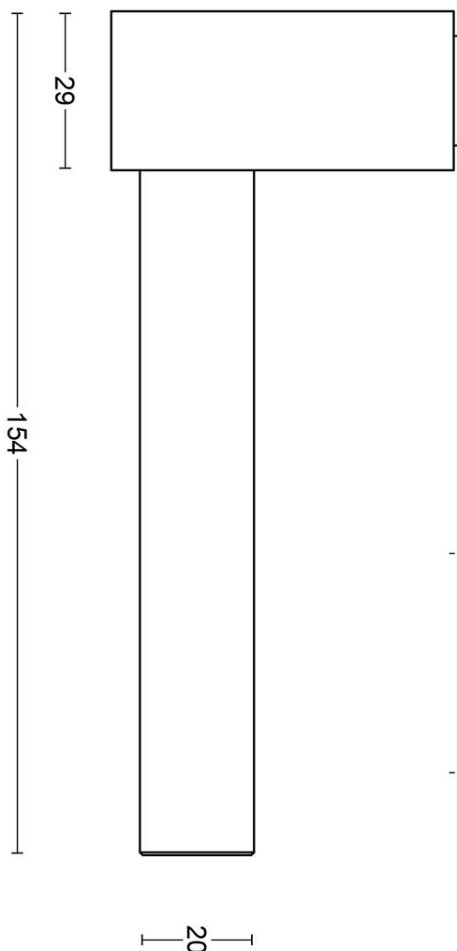

BOBBY EK100

solid sprung lever handle
attached to solid plate
stainless steel

METALFORM

FORMANI® FORMANI HOLLAND B.V. EUROPEAN HALL 12 6199 AB MAASTRICHT-AIRPORT NL T +31 (0)43 308 90 00 INFO@FORMANI.COM WWW.FORMANI.COM		Type : BOBBY EK100		Version:	
Formani filename: 4001D001_EK100_V02.dwg		Description: solid sprung lever handle attached to solid plate stainless steel		Format: A3	
Drawn by: Christian Birnbois					
Creation date: 21-6-2021