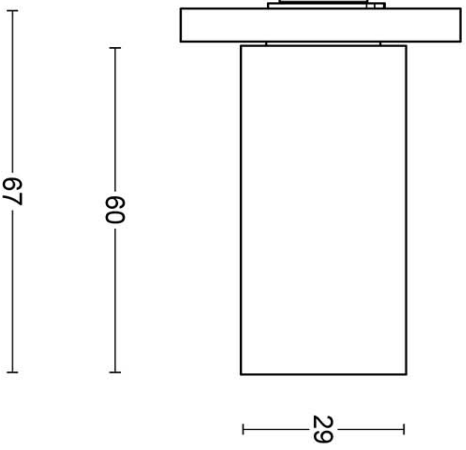

BOBBY EK100

solid sprung lever handle
attached to solid plate
stainless steel

METALFORM

FORMANI® FORMANI HOLLAND B.V. EUROPEAN HALL 12 6199 AB MAASTRICHT-AIRPORT NL T +31 (0)43 308 90 00 INFO@FORMANI.COM WWW.FORMANI.COM		Type : BOBBY EK100		Version:	
Formani filename: 4001D001_EK100_V02.dwg		Description: solid sprung lever handle attached to solid plate stainless steel		Format: A3	
Drawn by: Christian Birnbois					
Creation date: 21-6-2021