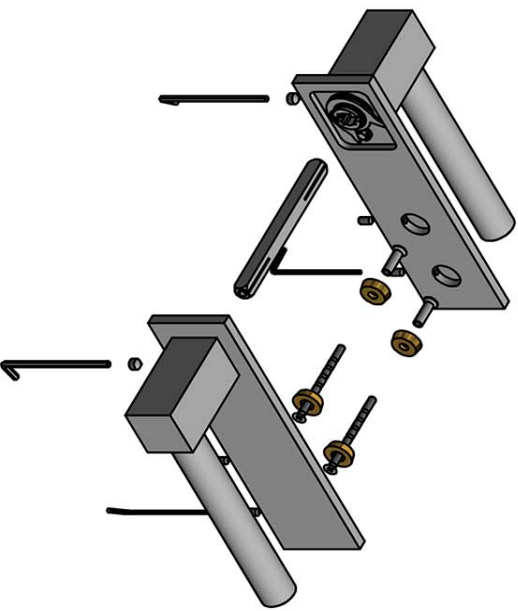

EK100G

solid sprung door handle on horizontal plate

Product information

Code: 4001D001INXX0

Finish: satin stainless steel

UNIT: Pair

Collection: BOBBY

Designer: Eric Kuster

EAN code: 8718009419816

BOBBY by Eric Kuster

The BOBBY series is a total concept collection consisting of door, window, and furniture fittings.

Finishes

- bronze
- satin stainless steel
- PVD satin black

BOBBY EK100

solid sprung lever handle
attached to solid plate
stainless steel

METALFORM

<p>FORMANI®</p> <p>FORMANI HOLLAND B.V. EUROPEAN HALL 12 6199 AB MAASTRICHT-AIRPORT NL T +31 (0)43 308 90 00 INFO@FORMANI.COM WWW.FORMANI.COM</p>		<p>Type : BOBBY EK100</p>		<p>Version:</p>	
<p>Formani filename: 4001D001_EK100_V02.dwg</p>		<p>Description: solid sprung lever handle attached to solid plate stainless steel</p>		<p>Format: A3</p>	
<p>Drawn by: Christian Birnbois</p>					
<p>Creation date: 21-6-2021</p>					

BOBBY

by Eric Kuster

The design of our BOBBY collection by Eric Kuster combines the elegance of round shapes with clean lines; it is an eye-catching combination in which the various elements are uniquely connected. The rectangular section of the door handle flows subtly, yet powerfully, into a rounded grip that is proportional to the horizontal plate that it is attached to. With every touch, the solid feel of steel transports you to elegance and luxury. The various shapes are simultaneously simple. In combination with the right materials, the BOBBY door handle is the perfect detail to any interior.'