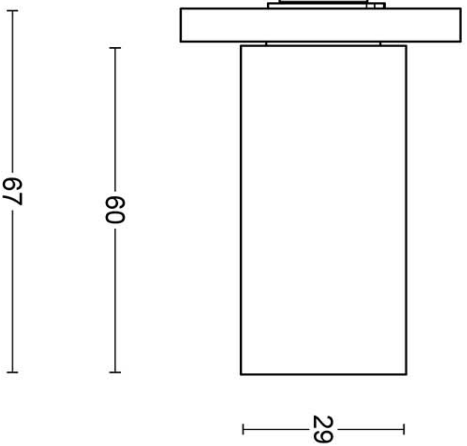

BOBBY EK100

solid sprung lever handle
attached to solid plate
stainless steel

METALFORM

FORMANI® FORMANI HOLLAND B.V. EUROPEAN HALL 12 6199 AB MAASTRICHT-AIRPORT NL T +31 (0)43 308 90 00 INFO@FORMANI.COM WWW.FORMANI.COM		Type :	Version :
Formani filename: 4001D001_EK100_V02.dwg		BOBBY EK100	
Drawn by: Christian Birnbois			
Description: solid sprung lever handle attached to solid plate stainless steel		Format: A3	
Creation date: 21-6-2021