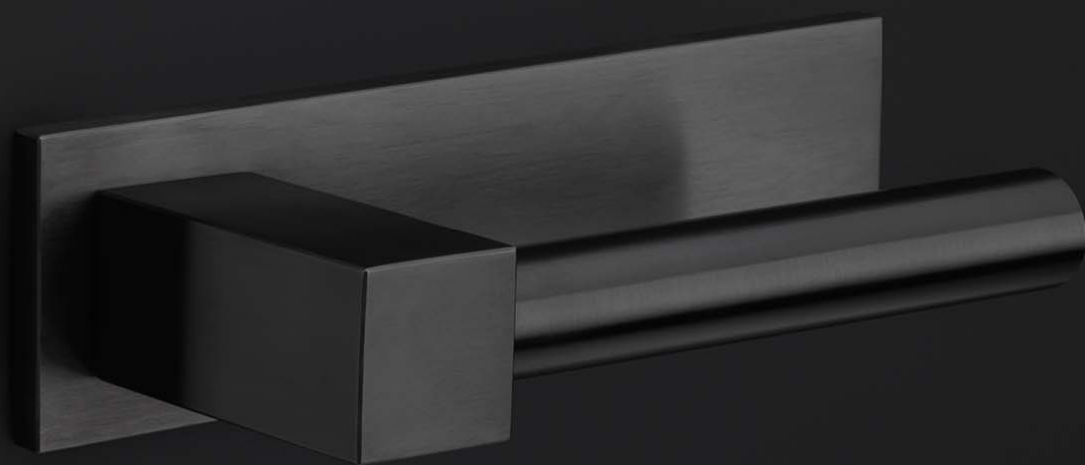

BOBBY

by Eric Kuster

METALFORM
FORMANI®