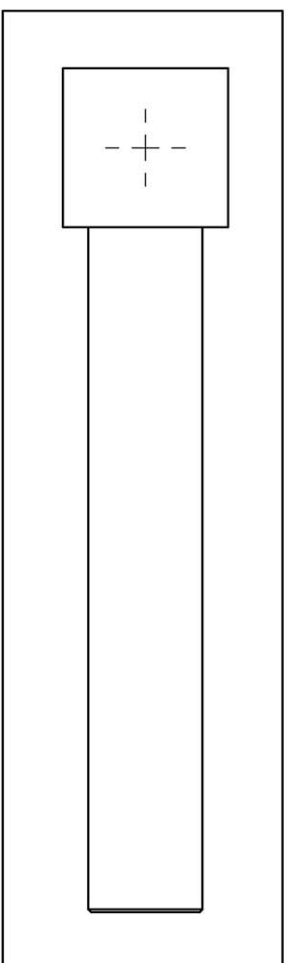

EK100G

solid sprung door handle on horizontal plate

Product information

Code: 4001D001IZXX0

Finish: PVD satin black

UNIT: Pair

Collection: BOBBY

Designer: Eric Kuster

EAN code: 8718009419823

BOBBY by Eric Kuster

The BOBBY series is a total concept collection consisting of door, window, and furniture fittings.

Finishes

- bronze
- satin stainless steel
- PVD satin black

BOBBY EK100

solid sprung lever handle
attached to solid plate
stainless steel

METALFORM

<p>FORMANI®</p> <p>FORMANI HOLLAND B.V. EUROPEAN HALL 12 6199 AB MAASTRICHT-AIRPORT NL T +31 (0)43 308 90 00 INFO@FORMANI.COM WWW.FORMANI.COM</p>		Type :	Version :
<p>Formani filename: 4001D001_EK100_V02.dwg</p>		<p>BOBBY EK100</p>	
<p>Drawn by: Christian Birnbois</p>			
<p>Description: solid sprung lever handle attached to solid plate stainless steel</p>		<p>Format: A3</p>	
<p>Creation date: 21-6-2021</p>			