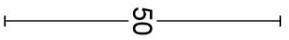

BOBBY EK100

solid sprung lever handle
attached to solid plate
stainless steel

METALFORM

FORMANI® FORMANI HOLLAND B.V. EUROPEAN HALL 12 6199 AB MAASTRICHT-AIRPORT NL T +31 (0)43 308 90 00 INFO@FORMANI.COM WWW.FORMANI.COM		Type :	Version :
Formani filename: 4001D001_EK100_V02.dwg		BOBBY EK100	
Drawn by: Christian Birnbois			
Description: solid sprung lever handle attached to solid plate stainless steel		Format: A3	
Creation date: 21-6-2021