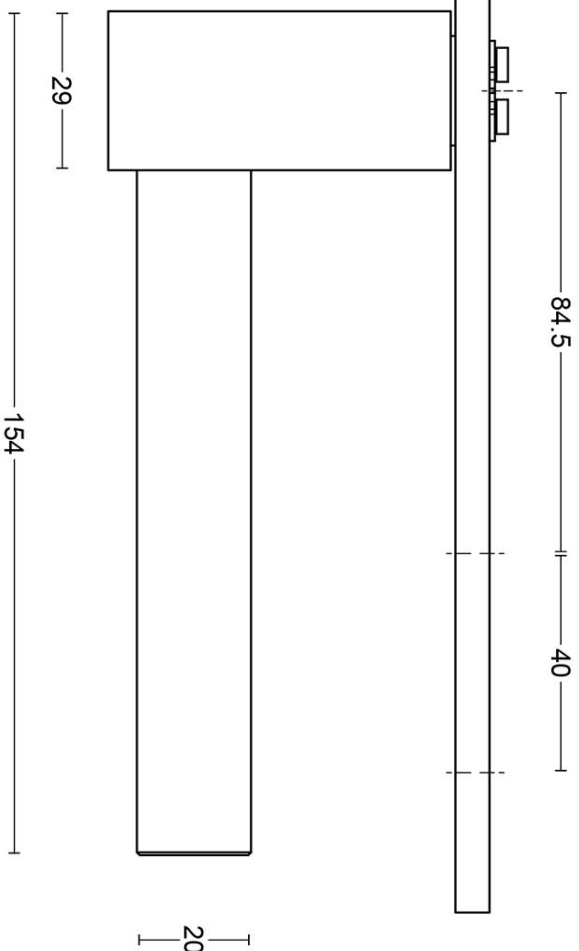

BOBBY EK100

solid sprung lever handle
attached to solid plate
stainless steel

METALFORM

FORMANI® FORMANI HOLLAND B.V. EUROPEAN HALL 12 6199 AB MAASTRICHT-AIRPORT NL T +31 (0)43 308 90 00 INFO@FORMANI.COM WWW.FORMANI.COM		Type :	Version :
Formani filename: 4001D001_EK100_V02.dwg		BOBBY EK100	
Drawn by: Christian Birnbois			
Description: solid sprung lever handle attached to solid plate stainless steel		Format: A3	
Creation date: 21-6-2021