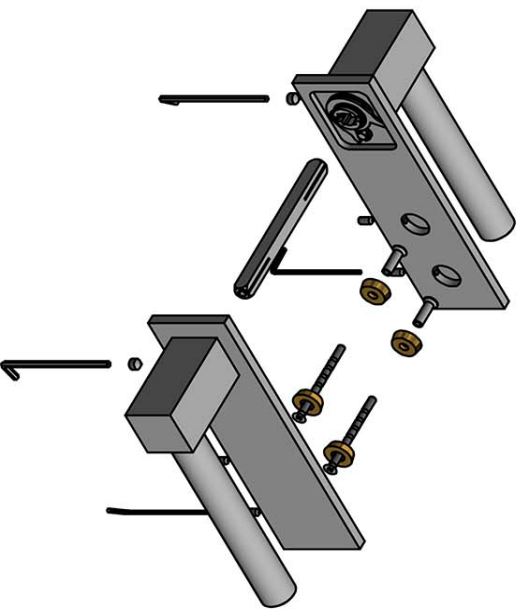

EK100G

solid sprung door handle on horizontal plate

Product information

Code: 4001D001IZXX0

Finish: PVD satin black

UNIT: Pair

Collection: BOBBY

Designer: Eric Kuster

EAN code: 8718009419823

BOBBY by Eric Kuster

The BOBBY series is a total concept collection consisting of door, window, and furniture fittings.

Finishes

- bronze
- satin stainless steel
- PVD satin black

BOBBY EK100

solid sprung lever handle
attached to solid plate
stainless steel

METALFORM

<p>FORMANI®</p> <p>FORMANI HOLLAND B.V. EUROPEAN HALL 12 6199 AB MAASTRICHT-AIRPORT NL T +31 (0)43 308 90 00 INFO@FORMANI.COM WWW.FORMANI.COM</p>		Type :	Version :
<p>Formani filename: 4001D001_EK100_V02.dwg</p>		<p>BOBBY EK100</p>	
<p>Drawn by: Christian Birnbois</p>			
<p>Description: solid sprung lever handle attached to solid plate stainless steel</p>		<p>Format: A3</p>	
<p>Creation date: 21-6-2021</p>			

BOBBY

by Eric Kuster

The design of our BOBBY collection by Eric Kuster combines the elegance of round shapes with clean lines; it is an eye-catching combination in which the various elements are uniquely connected. The rectangular section of the door handle flows subtly, yet powerfully, into a rounded grip that is proportional to the horizontal plate that it is attached to. With every touch, the solid feel of steel transports you to elegance and luxury. The various shapes are simultaneously simple. In combination with the right materials, the BOBBY door handle is the perfect detail to any interior.'