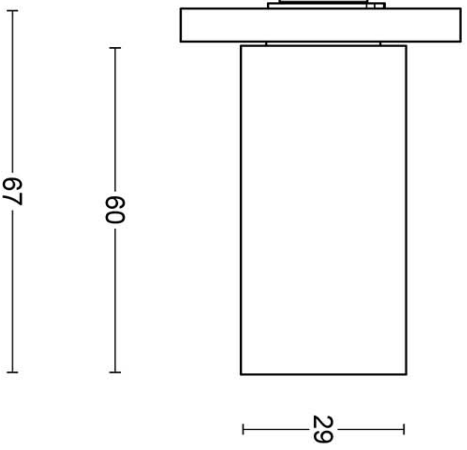

BOBBY EK100

solid sprung lever handle
attached to solid plate
stainless steel

METALFORM

FORMANI® FORMANI HOLLAND B.V. EUROPEAN HALL 12 6199 AB MAASTRICHT-AIRPORT NL T +31 (0)43 308 90 00 INFO@FORMANI.COM WWW.FORMANI.COM		Type :	Version :
Formani filename: 4001D001_EK100_V02.dwg		BOBBY EK100	
Drawn by: Christian Birnbois		Description: solid sprung lever handle attached to solid plate stainless steel	Format A3
Creation date: 21-6-2021