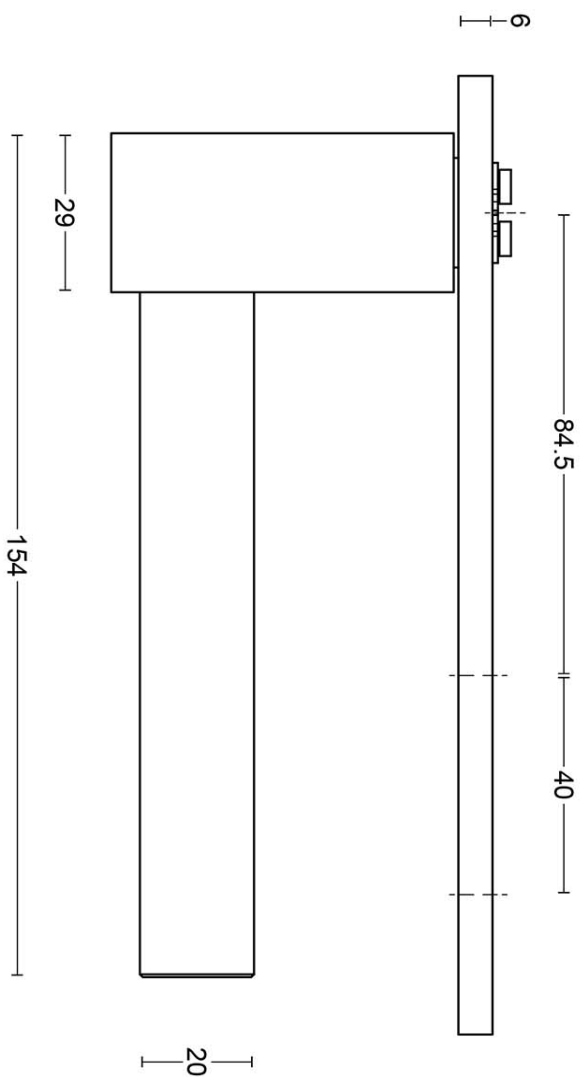

BOBBY EK100

solid sprung lever handle
attached to solid plate
stainless steel

METALFORM

FORMANI® FORMANI HOLLAND B.V. EUROPEAN HALL 12 6199 AB MAASTRICHT-AIRPORT NL T +31 (0)43 308 90 00 INFO@FORMANI.COM WWW.FORMANI.COM		Type :	Version :
Formani filename: 4001D001_EK100_V02.dwg		BOBBY EK100	
Drawn by: Christian Birnbois		Description: solid sprung lever handle attached to solid plate stainless steel	Format A3
Creation date: 21-6-2021