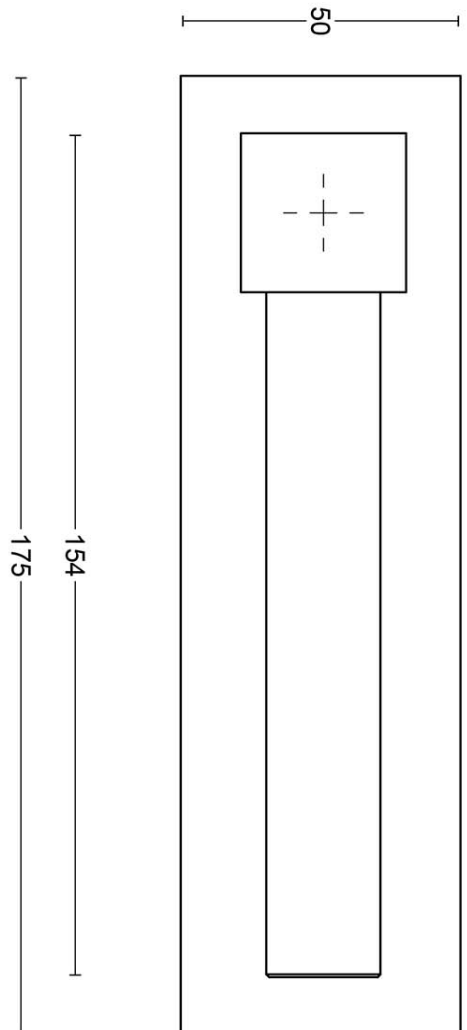

BOBBY EK100

solid sprung lever handle
attached to solid plate
stainless steel

METALFORM

FORMANI® FORMANI HOLLAND B.V. EUROPEAN HALL 12 6199 AB MAASTRICHT-AIRPORT NL T +31 (0)43 308 90 00 INFO@FORMANI.COM WWW.FORMANI.COM		Type :	Version :
Formani filename: 4001D001_EK100_V02.dwg		BOBBY EK100	
Drawn by: Christian Birnbois		Description: solid sprung lever handle attached to solid plate stainless steel	Format A3
Creation date: 21-6-2021