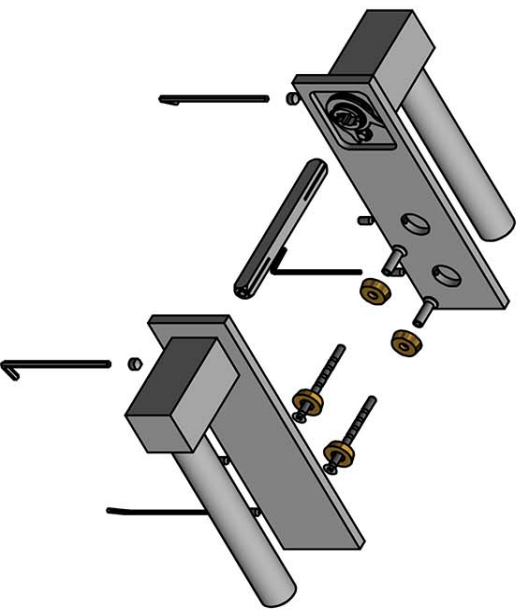

## EK100G

solid sprung door handle on horizontal plate

### BOBBY by Eric Kuster

The BOBBY series is a total concept collection consisting of door, window, and furniture fittings.

# BOBBY EK100

solid sprung lever handle  
attached to solid plate  
stainless steel